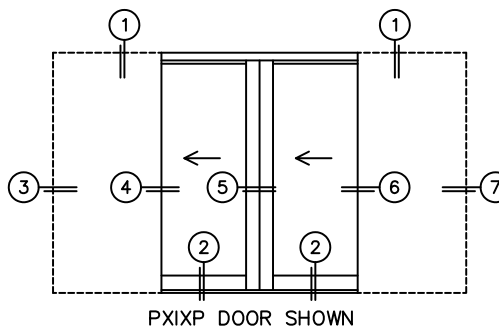

SILL PAN HEIGHT(INTERIOR LEG)  
(3/4", 1-1/16", 1-7/16" OR 1-7/8")

CALCULATED VALUES (FLEETWOOD SUPPLIED)

**C**(POCKET WIDTH)

**D**(NET FRAME WIDTH)

NOTES:

(USE RULER TO SCALE DIMENSIONS IN INCHES)

SCALE: 1/4

①  
MULTI-SLIDE  
HEAD DETAIL

EXTERIOR

②  
MULTI-SLIDE  
SILL DETAIL

OPTIONAL  
SILL RISER

2 7/16" SILL  
PAN DEPTH  
IN POCKET

4 5/16" SILL PAN DEPTH  
WITH RISER

**B** NET FRAME HEIGHT

PXIXP DOOR SHOWN

③  
POCKET  
JAMB

④  
POCKET  
INTERLOCKERS

⑤  
MEETING STILES

⑥  
POCKET  
INTERLOCKERS

⑦  
POCKET  
JAMB

**D** NET FRAME WIDTH

**C** POCKET  
WIDTH

**A** DAYLIGHT WIDTH