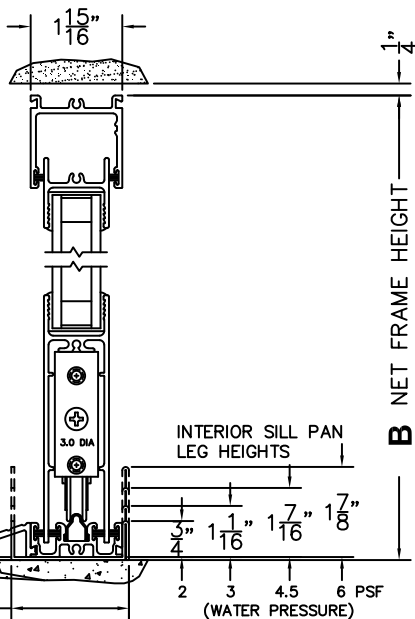

SILL PAN HEIGHT(INTERIOR LEG)  
(3/4", 1-1/16", 1-7/16" OR 1-7/8")

CALCULATED VALUES (FLEETWOOD SUPPLIED)

**C**(POCKET WIDTH)

**D**(NET FRAME WIDTH)

NOTES:

(USE RULER TO SCALE DIMENSIONS IN INCHES)

SCALE: 1/4

①  
MULTI-SLIDE  
HEAD DETAIL

EXTERIOR

②  
MULTI-SLIDE  
SILL DETAIL

OPTIONAL  
SILL RISER

2 7/16" SILL  
PAN DEPTH  
IN POCKET

4 5/16" SILL PAN DEPTH  
WITH RISER

**B** NET FRAME HEIGHT

PXIXP DOOR SHOWN

③  
POCKET  
JAMB

④  
POCKET  
INTERLOCKERS

⑤  
MEETING STILES

⑥  
POCKET  
INTERLOCKERS

⑦  
POCKET  
JAMB

**D** NET FRAME WIDTH

**C** POCKET  
WIDTH

**A** DAYLIGHT WIDTH

**C** POCKET  
WIDTH