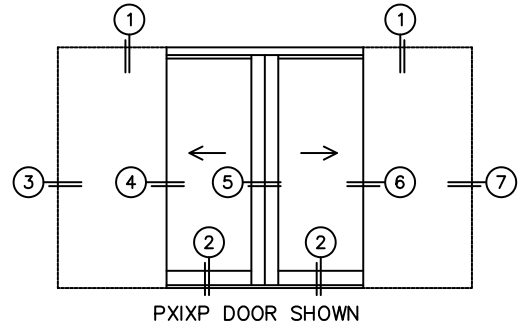

CALCULATED VALUES (FLEETWOOD SUPPLIED)

C(POCKET WIDTH)

D(NET FRAME WIDTH)

NOTES:

(USE RULER TO SCALE DIMENSIONS IN INCHES)

SCALE: 1/4

*CAUTION: WHEN CONSTRUCTING POCKET NOTE THAT DAYLIGHT WIDTH

DOES NOT INCLUDE 1" SET BACK FOR POST INTERLOCKER.