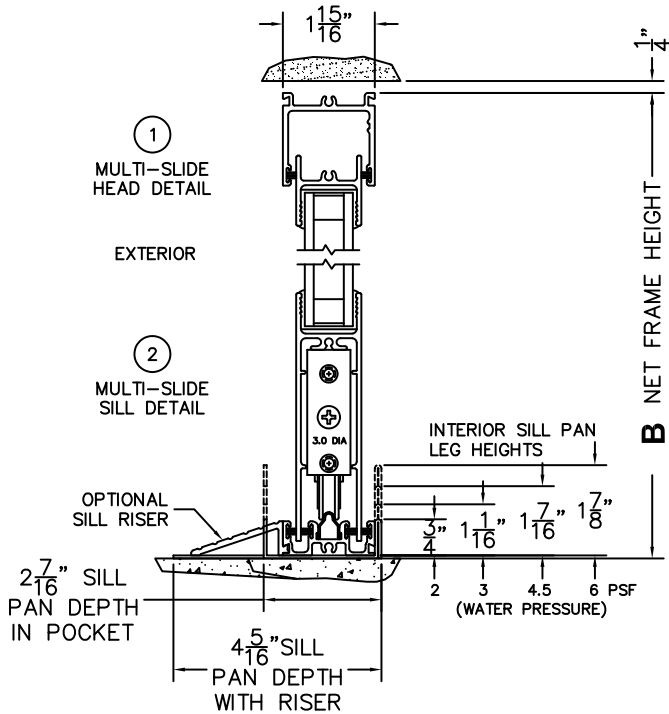

CALCULATED VALUES (FLEETWOOD SUPPLIED)

C(POCKET WIDTH)

D(NET FRAME WIDTH)

NOTES:

(USE RULER TO SCALE DIMENSIONS IN INCHES)

SCALE: 1/4

*CAUTION: WHEN CONSTRUCTING POCKET NOTE THAT DAYLIGHT WIDTH

DOES NOT INCLUDE 1" SET BACK FOR POST INTERLOCKER.