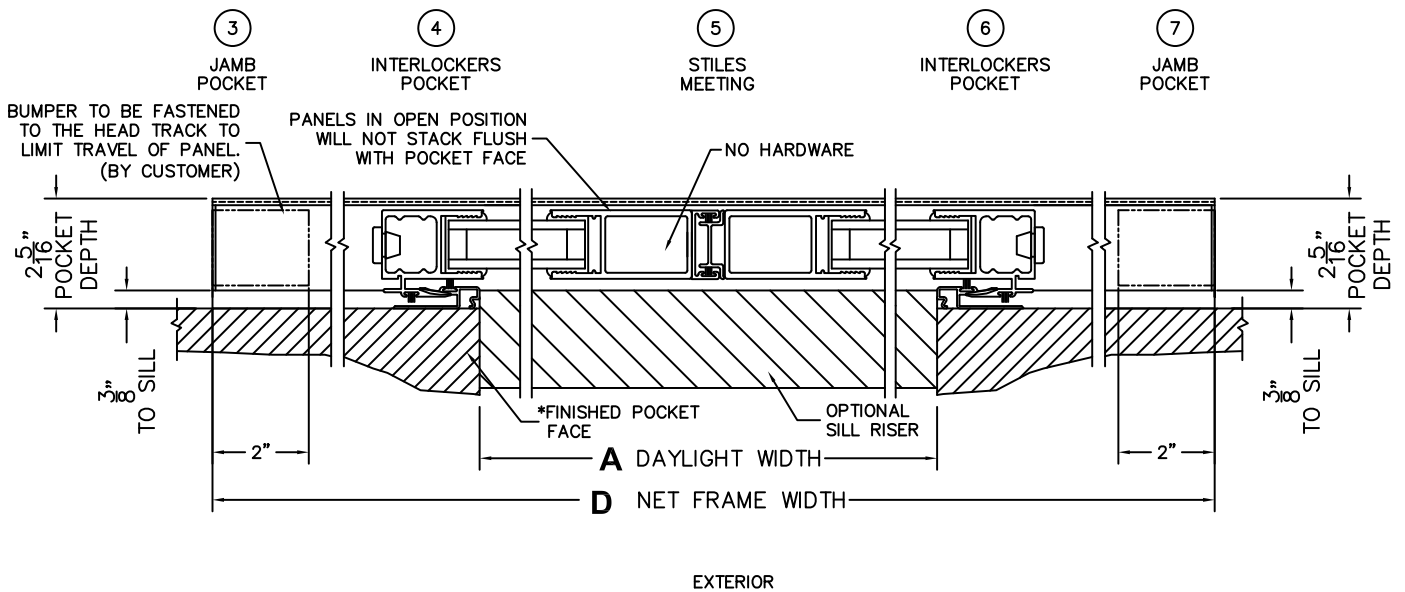

CALCULATED VALUES (FLEETWOOD SUPPLIED)

C(POCKET WIDTH)

D(NET FRAME WIDTH)

NOTES:

(USE RULER TO SCALE DIMENSIONS IN INCHES)

SCALE: 1/4

*CAUTION: WHEN CONSTRUCTING POCKET NOTE THAT DAYLIGHT WIDTH

DOES NOT INCLUDE 1" SET BACK FOR POST INTERLOCKER.