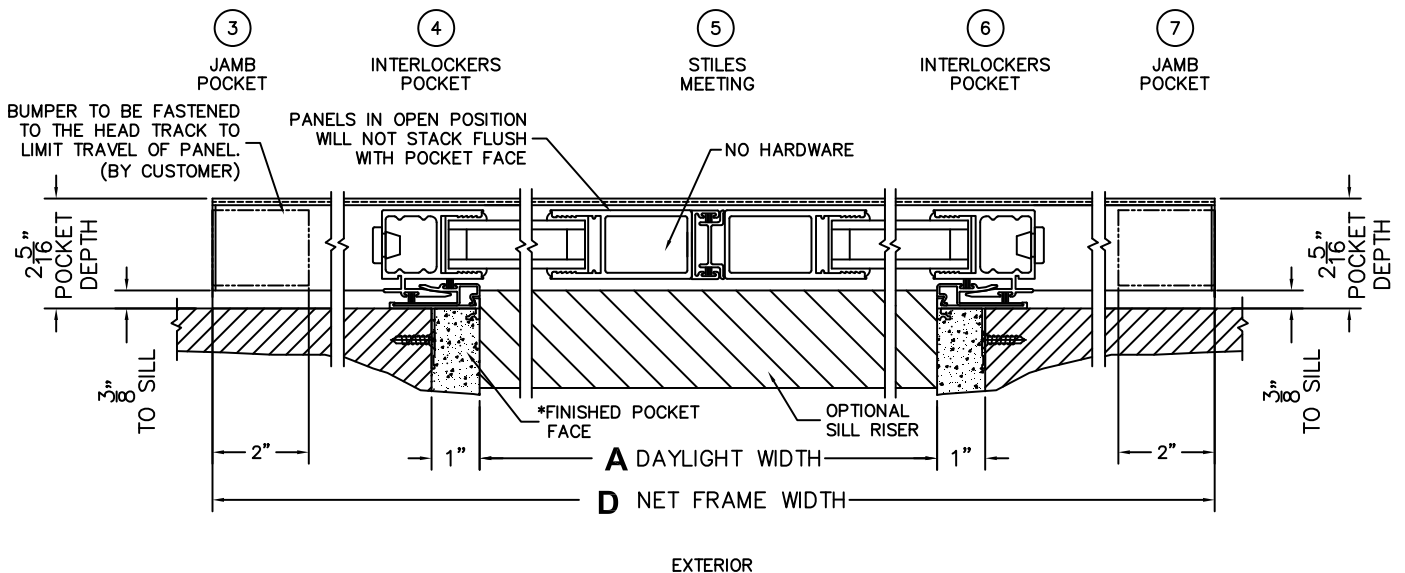

CALCULATED VALUES (FLEETWOOD SUPPLIED)

C(POCKET WIDTH)

D(NET FRAME WIDTH)

NOTES:

(USE RULER TO SCALE DIMENSIONS IN INCHES)

SCALE: 1/4

*CAUTION: WHEN CONSTRUCTING POCKET NOTE THAT DAYLIGHT WIDTH