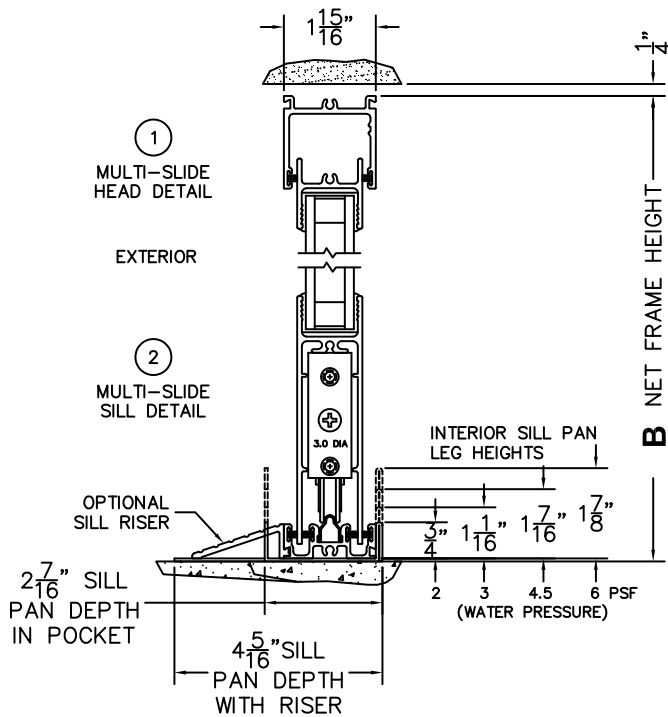

CALCULATED VALUES (FLEETWOOD SUPPLIED)

C(POCKET WIDTH)

D(NET FRAME WIDTH)

NOTES:

(USE RULER TO SCALE DIMENSIONS IN INCHES)

SCALE: 1/4

*CAUTION: WHEN CONSTRUCTING POCKET NOTE THAT DAYLIGHT WIDTH