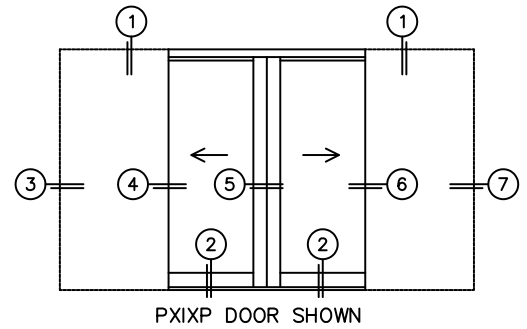

CALCULATED VALUES (FLEETWOOD SUPPLIED)

C(POCKET WIDTH)

D(NET FRAME WIDTH)

NOTES:

(USE RULER TO SCALE DIMENSIONS IN INCHES)

SCALE: 1/4

*CAUTION: WHEN CONSTRUCTING POCKET NOTE THAT DAYLIGHT WIDTH