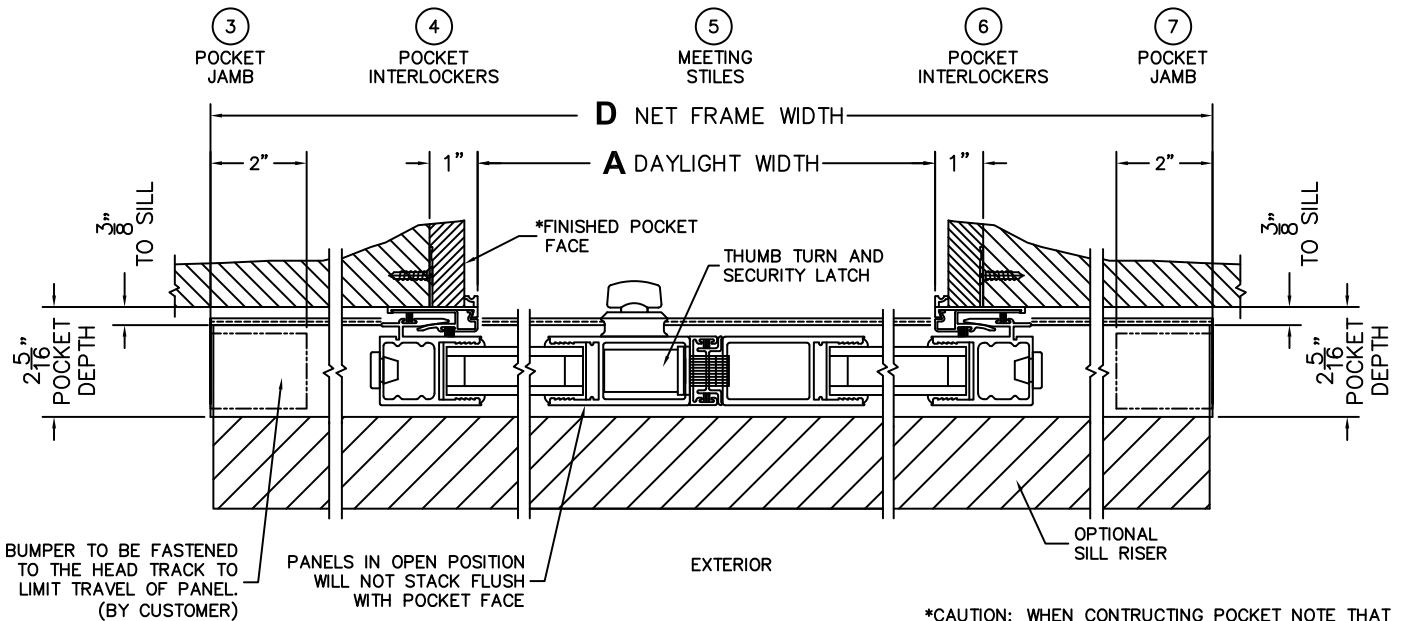

A(DAYLIGHT WIDTH)

B(NET FRAME HEIGHT)

SILL PAN HEIGHT (INTERIOR LEG)
 (3/4", 1-1/16", 1-7/16" OR 1-7/8")

CALCULATED VALUES (FLEETWOOD SUPPLIED)

C(POCKET WIDTH)

D(NET FRAME WIDTH)

NOTES:

(USE RULER TO SCALE DIMENSIONS IN INCHES)

SCALE: 1/4

PXIXP DOOR SHOWN

BUMPER TO BE FASTENED TO THE HEAD TRACK TO LIMIT TRAVEL OF PANEL (BY CUSTOMER)

PANELS IN OPEN POSITION WILL NOT STACK FLUSH WITH POCKET FACE

EXTERIOR

OPTIONAL SILL RISER

*CAUTION: WHEN CONTRACTING POCKET NOTE THAT DAYLIGHT WIDTH DOES NOT INCLUDE 1" SET BACK FOR POST INTERLOCKER.