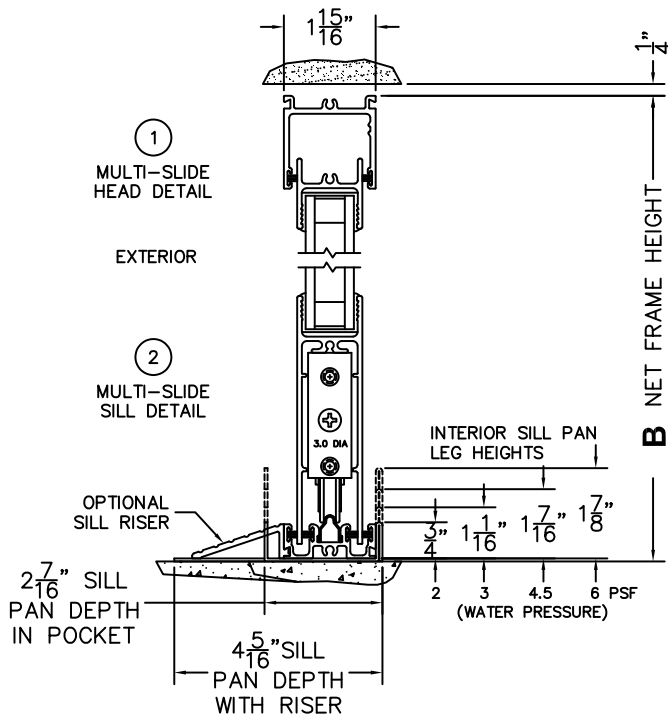

A(DAYLIGHT WIDTH)

B(NET FRAME HEIGHT)

SILL PAN HEIGHT (INTERIOR LEG)
 (3/4", 1-1/16", 1-7/16" OR 1-7/8")

CALCULATED VALUES (FLEETWOOD SUPPLIED)

C(POCKET WIDTH)

D(NET FRAME WIDTH)

NOTES:

(USE RULER TO SCALE DIMENSIONS IN INCHES)

SCALE: 1/4

PXIXP DOOR SHOWN

BUMPER TO BE FASTENED TO THE HEAD TRACK TO LIMIT TRAVEL OF PANEL (BY CUSTOMER)

PANELS IN OPEN POSITION WILL NOT STACK FLUSH WITH POCKET FACE

EXTERIOR

OPTIONAL SILL RISER

*CAUTION: WHEN CONTRACTING POCKET NOTE THAT DAYLIGHT WIDTH DOES NOT INCLUDE 1" SET BACK FOR POST INTERLOCKER.