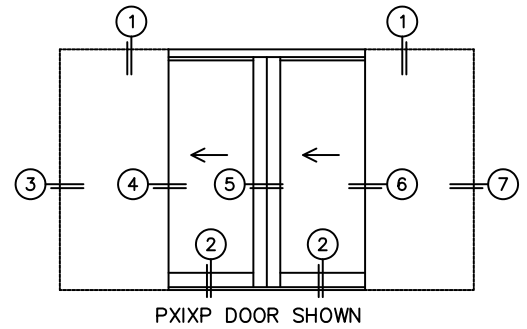

A(DAYLIGHT WIDTH)

B(NET FRAME HEIGHT)

SILL PAN HEIGHT (INTERIOR LEG)
 (3/4", 1-1/16", 1-7/16" OR 1-7/8")

CALCULATED VALUES (FLEETWOOD SUPPLIED)

C(POCKET WIDTH)

D(NET FRAME WIDTH)

NOTES:

(USE RULER TO SCALE DIMENSIONS IN INCHES)

SCALE: 1/4

PXIXP DOOR SHOWN

BUMPER TO BE FASTENED TO THE HEAD TRACK TO LIMIT TRAVEL OF PANEL (BY CUSTOMER)

PANELS IN OPEN POSITION WILL NOT STACK FLUSH WITH POCKET FACE

EXTERIOR

OPTIONAL SILL RISER

*CAUTION: WHEN CONTRACTING POCKET NOTE THAT DAYLIGHT WIDTH DOES NOT INCLUDE 1" SET BACK FOR POST INTERLOCKER.