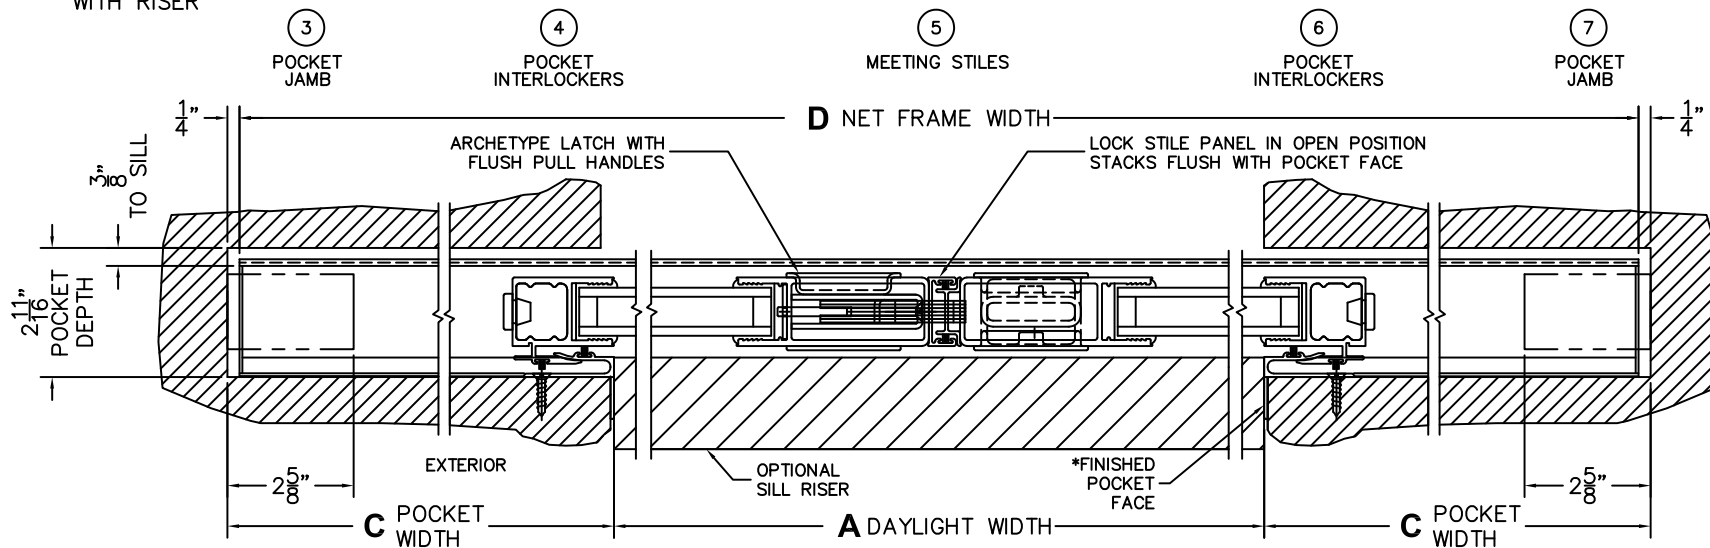

SILL PAN HEIGHT(INTERIOR LEG)
(3/4", 1-1/16", 1-7/16" OR 1-7/8")

CALCULATED VALUES (FLEETWOOD SUPPLIED)

C(POCKET WIDTH)

D(NET FRAME WIDTH)

NOTES:

(USE RULER TO SCALE DIMENSIONS IN INCHES)

SCALE: 1/4

*CAUTION: WHEN CONSTRUCTING POCKET NOTE THAT DAYLIGHT WIDTH