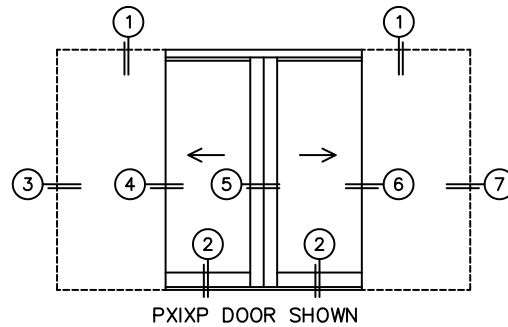

SILL PAN HEIGHT(INTERIOR LEG)
(3/4", 1-1/16", 1-7/16" OR 1-7/8")

CALCULATED VALUES (FLEETWOOD SUPPLIED)

C(POCKET WIDTH)

D(NET FRAME WIDTH)

NOTES:

(USE RULER TO SCALE DIMENSIONS IN INCHES)

SCALE: 1/4

*CAUTION: WHEN CONSTRUCTING POCKET NOTE THAT DAYLIGHT WIDTH