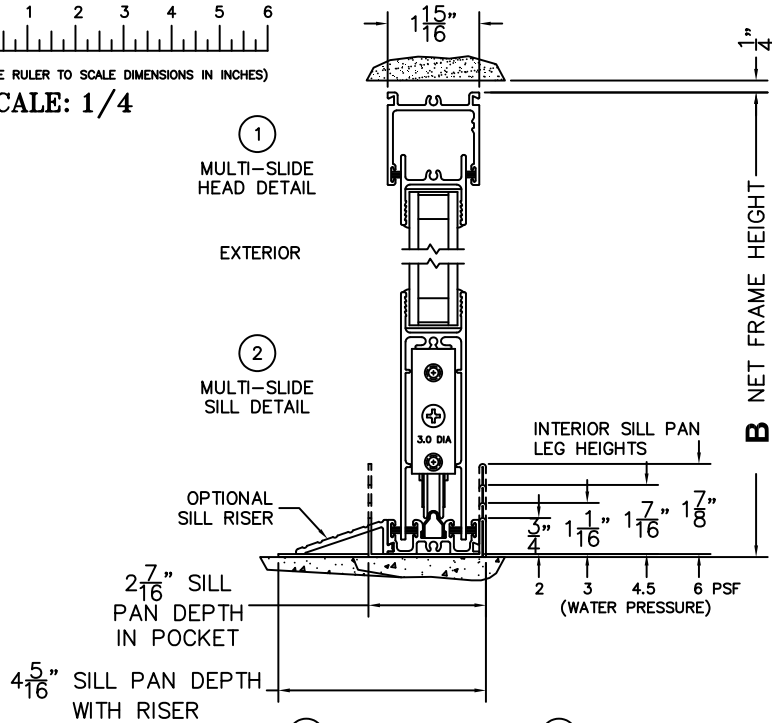

SILL PAN HEIGHT(INTERIOR LEG)
(3/4", 1-1/16", 1-7/16" OR 1-7/8")

CALCULATED VALUES (FLEETWOOD SUPPLIED)

C(POCKET WIDTH)

D(NET FRAME WIDTH)

NOTES:

(USE RULER TO SCALE DIMENSIONS IN INCHES)

SCALE: 1/4

*CAUTION: WHEN CONSTRUCTING POCKET NOTE THAT DAYLIGHT WIDTH