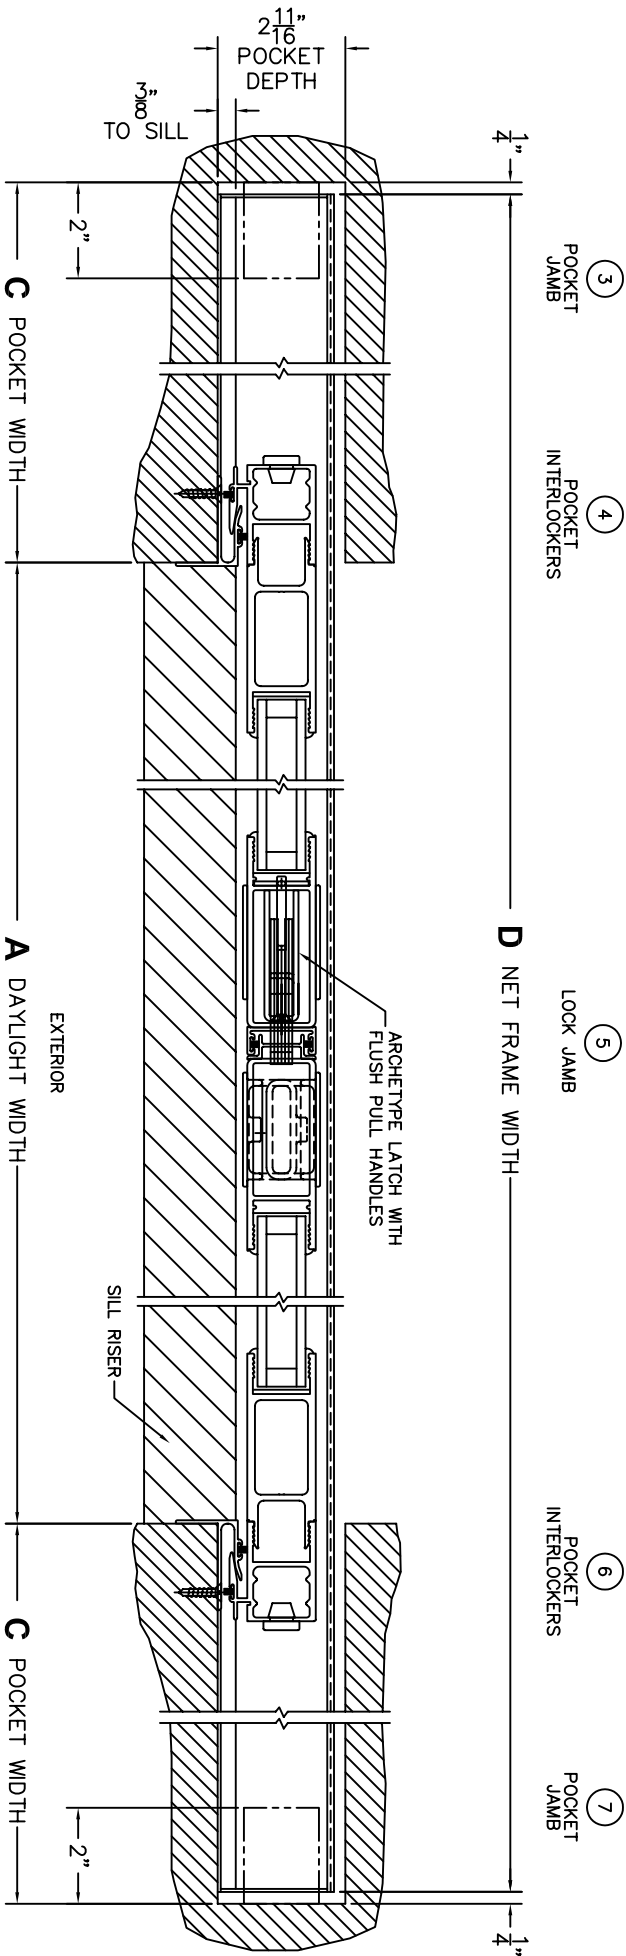

FLEETWOOD
WINDOWS & DOORS
FleetwoodUSA.com

NORWOOD 3070EX M/S
PXIXP CUSTOM CONFIGURATION
NO SCREENS

ORDER NO.:

ITEM NO.:

SCALE: 1/4

FLEETWOOD
WINDOWS & DOORS
FleetwoodUSA.com

NORWOOD 3070EX M/S
PXIXP CUSTOM CONFIGURATION
NO SCREENS

ORDER NO.:

ITEM NO.:

SCALE: 1/4

FLEETWOOD
 WINDOWS & DOORS
 FleetwoodUSA.com

NORWOOD 3070EX M/S
 PXIXP CUSTOM CONFIGURATION
 NO SCREENS

ORDER NO.:

ITEM NO.:

SCALE: 1/4

POCKET VIEWS: PANELS IN OPEN POSITION
 (LEFT SIDE)

(RIGHT SIDE)