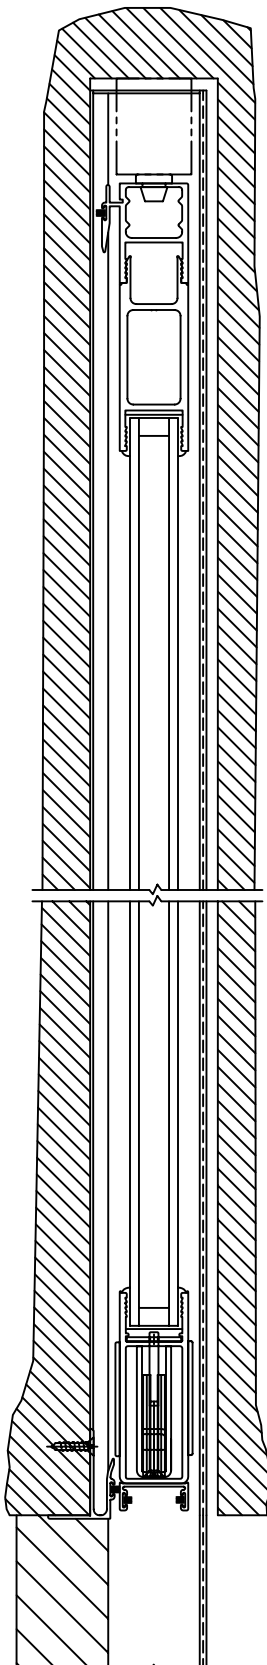

FLEETWOOD
WINDOWS & DOORS
FleetwoodUSA.com

NORWOOD 3070EX M/S
PXIXP CUSTOM CONFIGURATION
NO SCREENS

ORDER NO.:

ITEM NO.:

SCALE: 1/4

FLEETWOOD
WINDOWS & DOORS
FleetwoodUSA.com

NORWOOD 3070EX M/S
PXIXP CUSTOM CONFIGURATION
NO SCREENS

ORDER NO.:

ITEM NO.:

SCALE: 1/4

FLEETWOOD
 WINDOWS & DOORS
 FleetwoodUSA.com

NORWOOD 3070EX M/S
 PXIXP CUSTOM CONFIGURATION
 NO SCREENS

ORDER NO.:

ITEM NO.:

SCALE: 1/4

POCKET VIEWS: PANELS IN OPEN POSITION
 (LEFT SIDE)

(RIGHT SIDE)