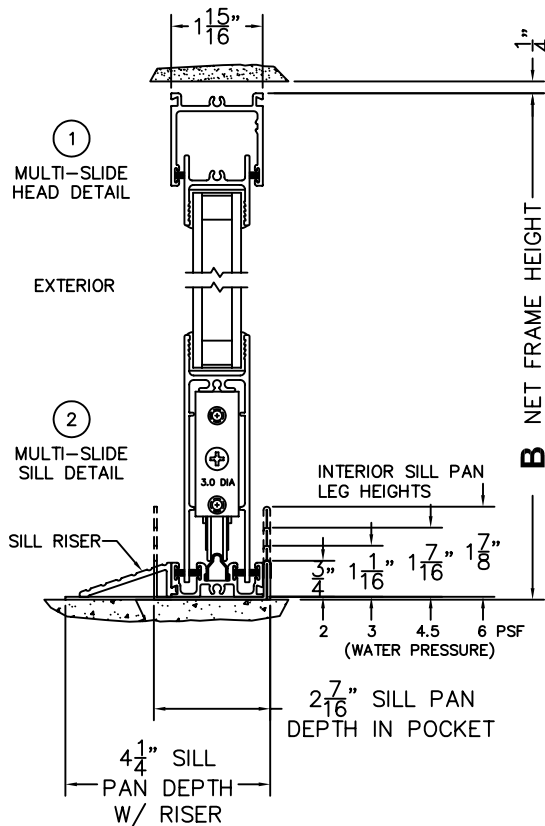

FLEETWOOD
WINDOWS & DOORS
FleetwoodUSA.com

NORWOOD 3070EX M/S
PXIXP CUSTOM CONFIGURATION
NO SCREENS

ORDER NO.:

ITEM NO.:

SCALE: 1/4