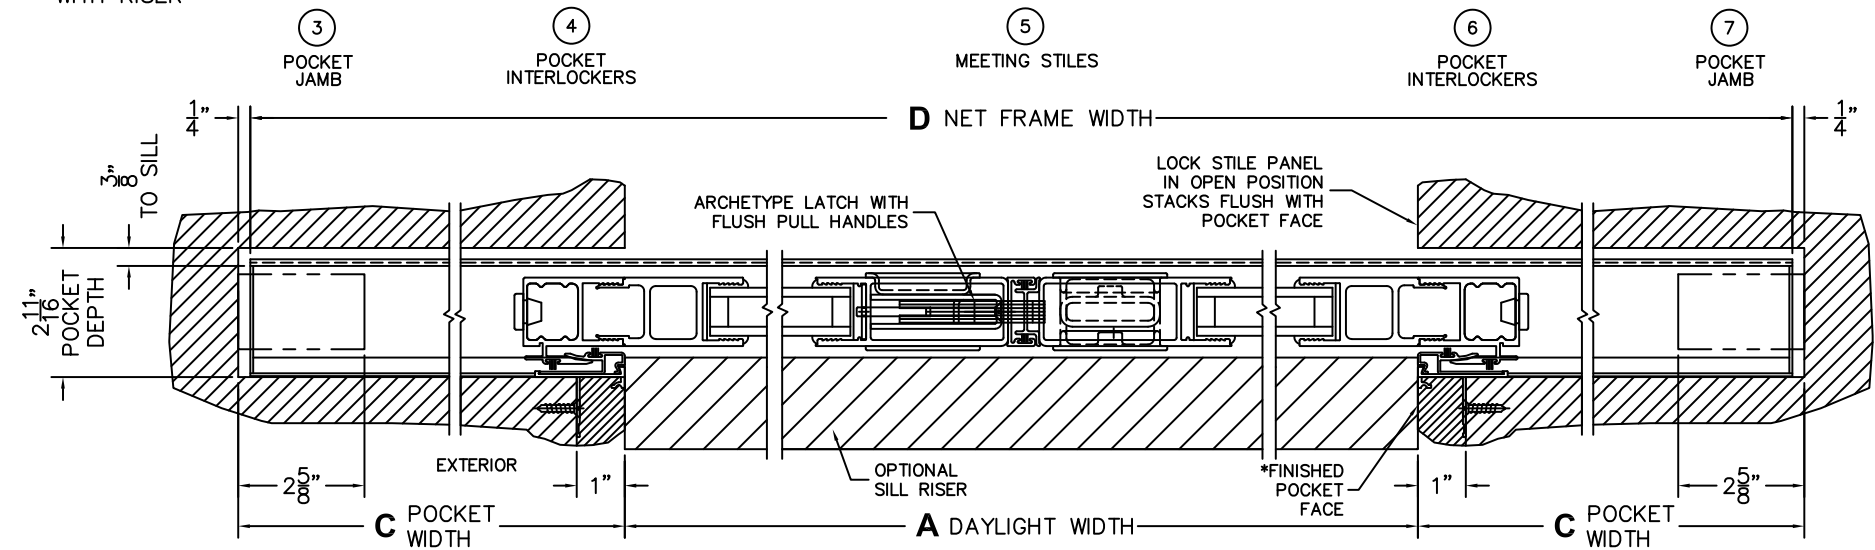

SILL PAN HEIGHT(INTERIOR LEG)
(3/4", 1-1/16", 1-7/16" OR 1-7/8")

CALCULATED VALUES (FLEETWOOD SUPPLIED)

C(POCKET WIDTH)

D(NET FRAME WIDTH)

NOTES:

(USE RULER TO SCALE DIMENSIONS IN INCHES)

SCALE: 1/4

*CAUTION: WHEN CONSTRUCTING POCKET NOTE THAT DAYLIGHT WIDTH