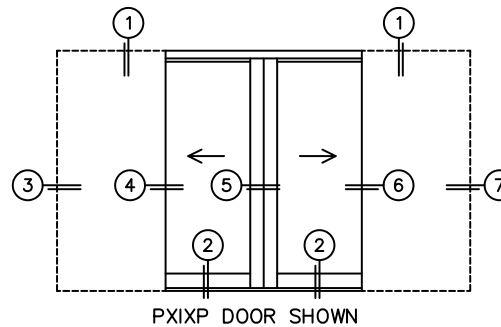

SILL PAN HEIGHT(INTERIOR LEG)
(3/4", 1-1/16", 1-7/16" OR 1-7/8")

CALCULATED VALUES (FLEETWOOD SUPPLIED)

C(POCKET WIDTH)

D(NET FRAME WIDTH)

NOTES:

(USE RULER TO SCALE DIMENSIONS IN INCHES)

SCALE: 1/4

*CAUTION: WHEN CONSTRUCTING POCKET NOTE THAT DAYLIGHT WIDTH