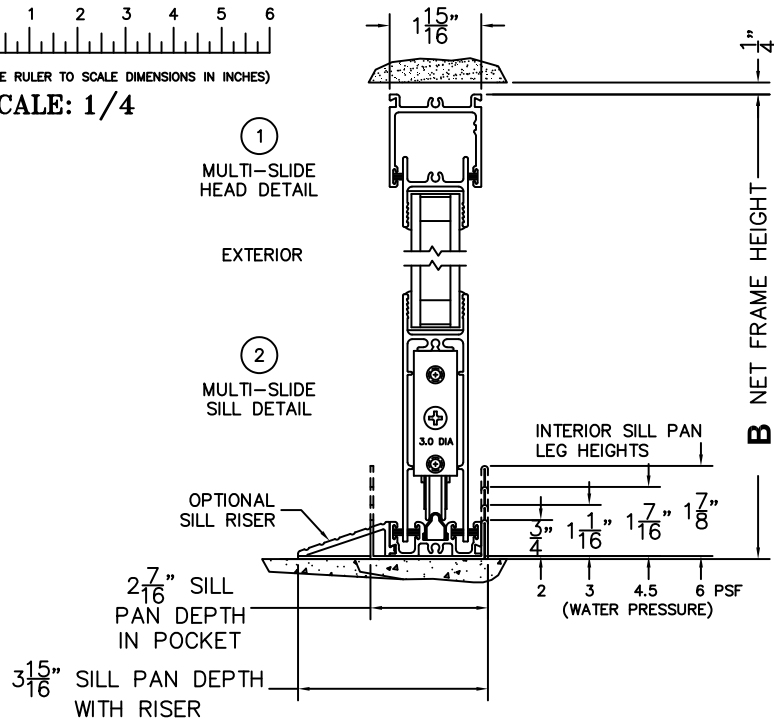

SILL PAN HEIGHT(INTERIOR LEG)
(3/4", 1-1/16", 1-7/16" OR 1-7/8")

CALCULATED VALUES (FLEETWOOD SUPPLIED)

C(POCKET WIDTH)

D(NET FRAME WIDTH)

NOTES:

(USE RULER TO SCALE DIMENSIONS IN INCHES)

SCALE: 1/4

*CAUTION: WHEN CONSTRUCTING POCKET NOTE THAT DAYLIGHT WIDTH