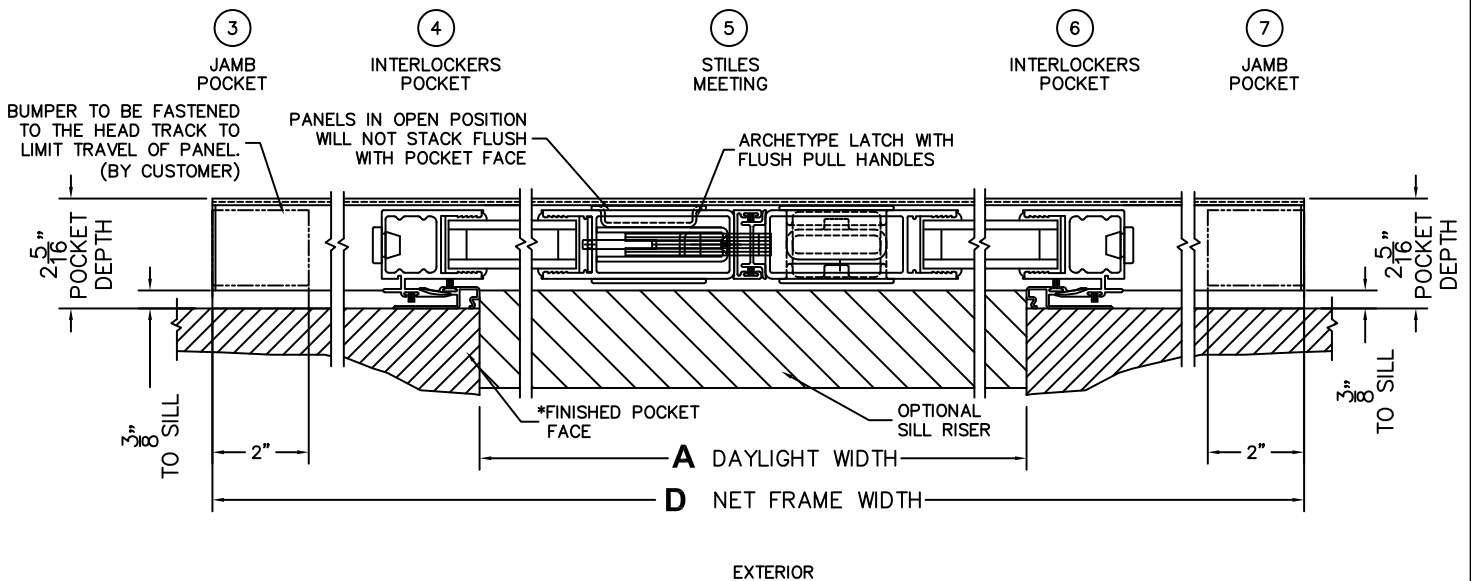

CALCULATED VALUES (FLEETWOOD SUPPLIED)

C(POCKET WIDTH)

D(NET FRAME WIDTH)

NOTES:

(USE RULER TO SCALE DIMENSIONS IN INCHES)

SCALE: 1/4

*CAUTION: WHEN CONSTRUCTING POCKET NOTE THAT DAYLIGHT WIDTH DOES NOT INCLUDE 1" SET BACK FOR POST INTERLOCKER