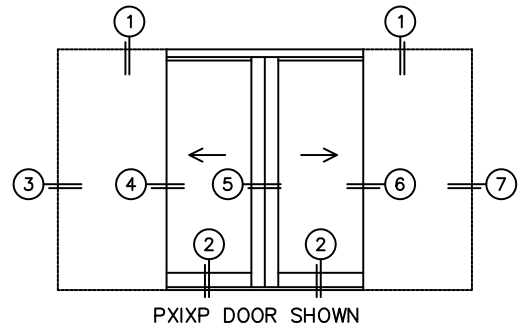

CALCULATED VALUES (FLEETWOOD SUPPLIED)

C(POCKET WIDTH)

D(NET FRAME WIDTH)

NOTES:

(USE RULER TO SCALE DIMENSIONS IN INCHES)

SCALE: 1/4

*CAUTION: WHEN CONSTRUCTING POCKET NOTE THAT DAYLIGHT WIDTH DOES NOT INCLUDE 1" SET BACK FOR POST INTERLOCKER