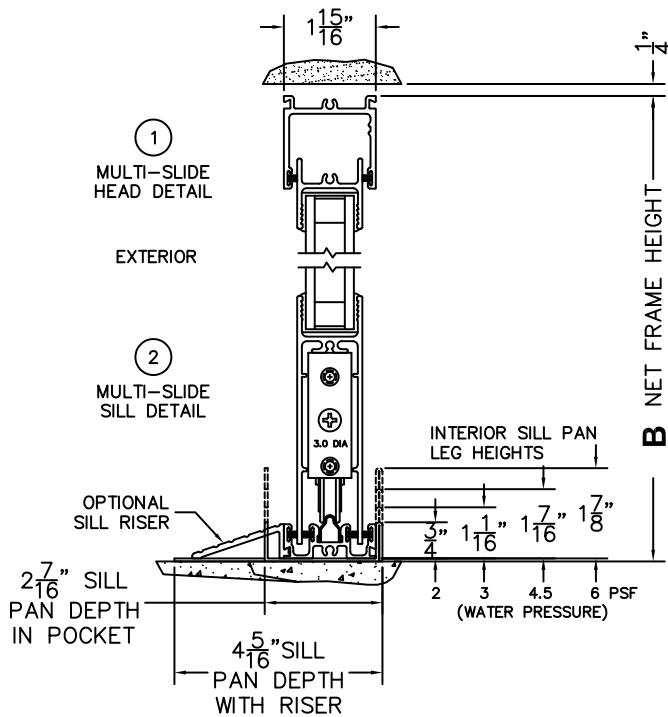

CALCULATED VALUES (FLEETWOOD SUPPLIED)

C(POCKET WIDTH)

D(NET FRAME WIDTH)

NOTES:

(USE RULER TO SCALE DIMENSIONS IN INCHES)

SCALE: 1/4

*CAUTION: WHEN CONSTRUCTING POCKET NOTE THAT DAYLIGHT WIDTH DOES NOT INCLUDE 1" SET BACK FOR POST INTERLOCKER