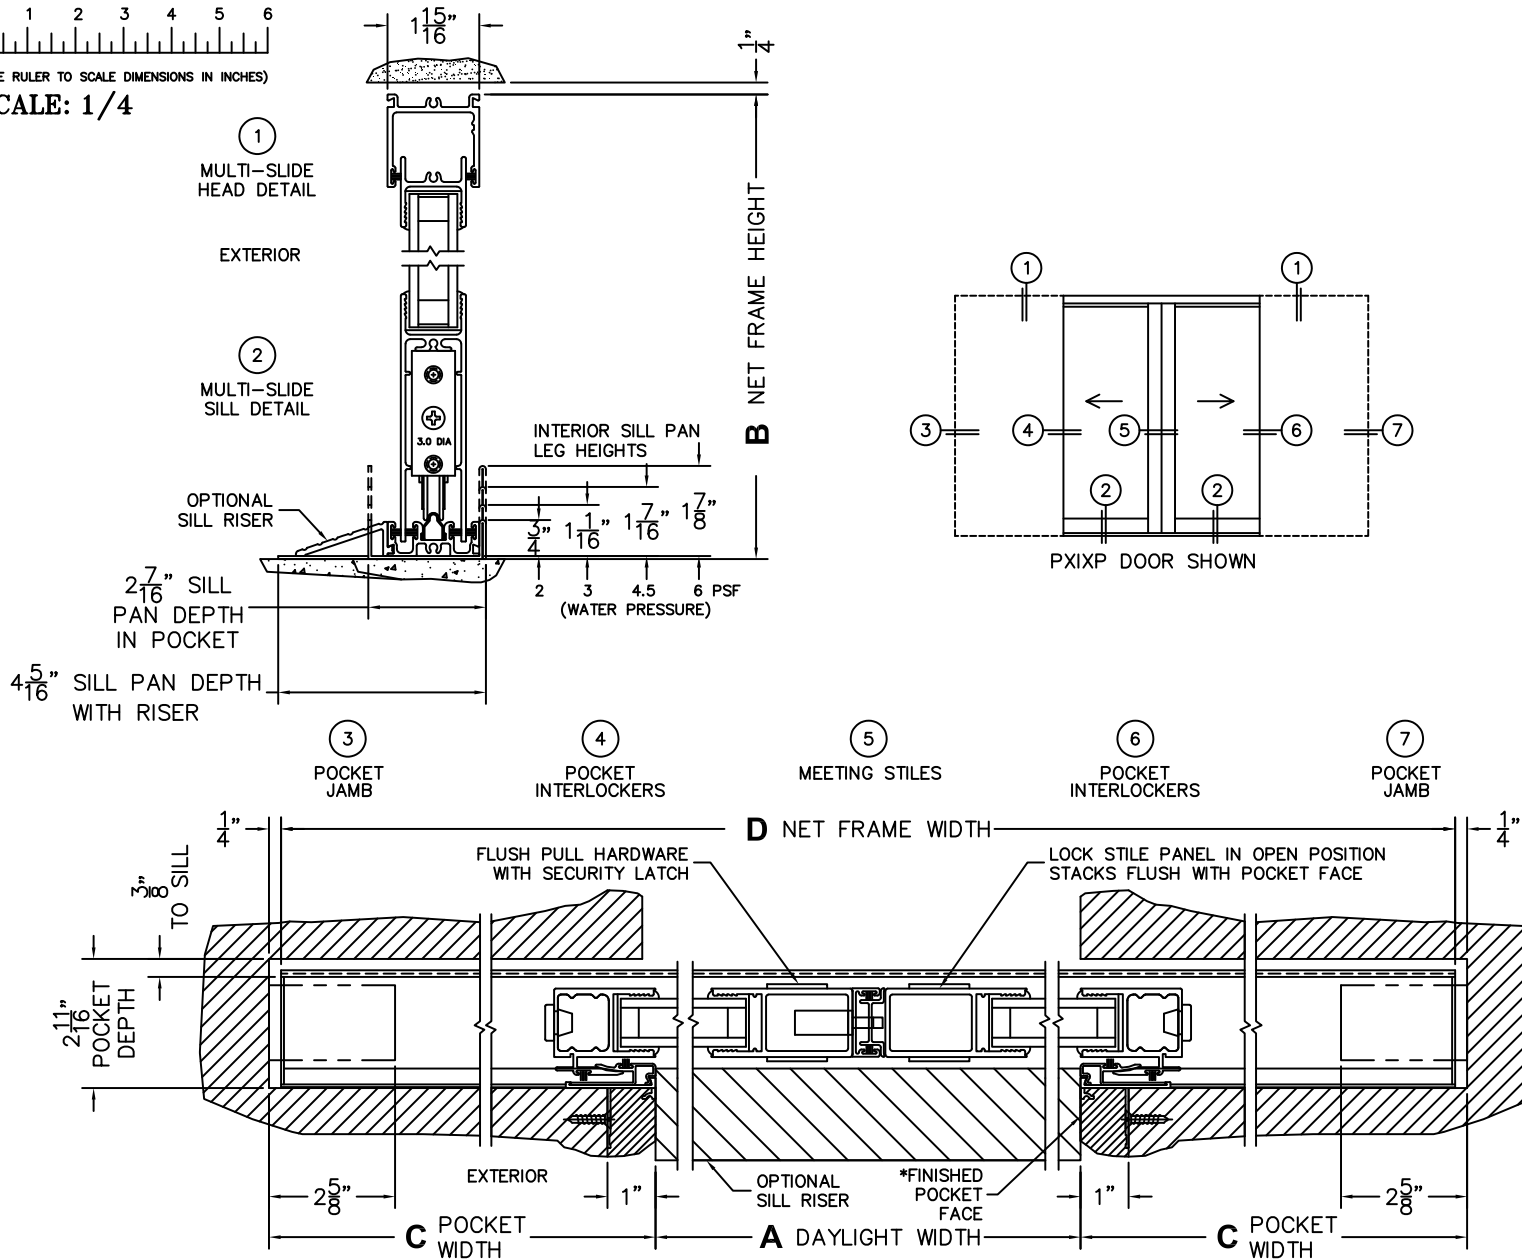

SILL PAN HEIGHT(INTERIOR LEG)
(3/4", 1-1/16", 1-7/16" OR 1-7/8")

CALCULATED VALUES (FLEETWOOD SUPPLIED)

C(POCKET WIDTH)

D(NET FRAME WIDTH)

NOTES:

(USE RULER TO SCALE DIMENSIONS IN INCHES)

SCALE: 1/4

*CAUTION: WHEN CONSTRUCTING POCKET NOTE THAT DAYLIGHT WIDTH DOES NOT INCLUDE 1" SET BACK FOR POST INTERLOCKER