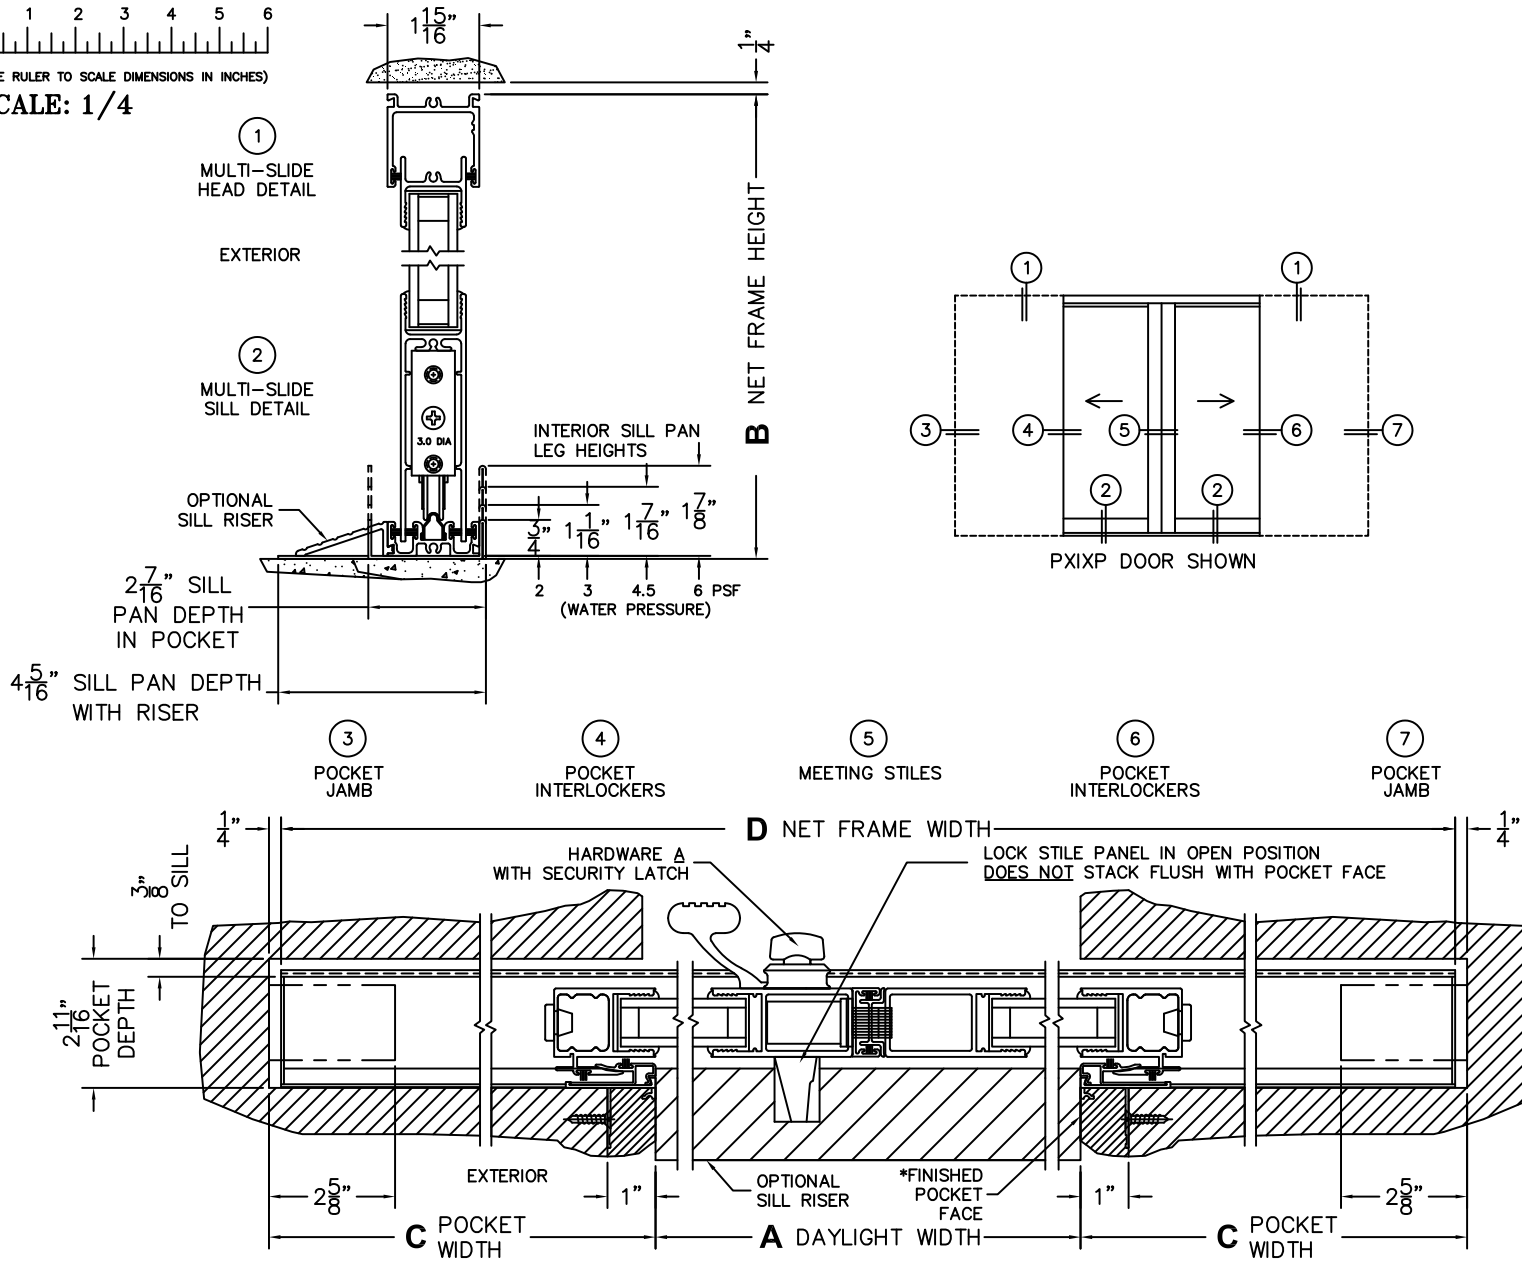

SILL PAN HEIGHT(INTERIOR LEG)
(3/4", 1-1/16", 1-7/16" OR 1-7/8")

CALCULATED VALUES (FLEETWOOD SUPPLIED)

C(POCKET WIDTH)

D(NET FRAME WIDTH)

NOTES:

(USE RULER TO SCALE DIMENSIONS IN INCHES)

SCALE: 1/4

*CAUTION: WHEN CONSTRUCTING POCKET NOTE THAT DAYLIGHT WIDTH