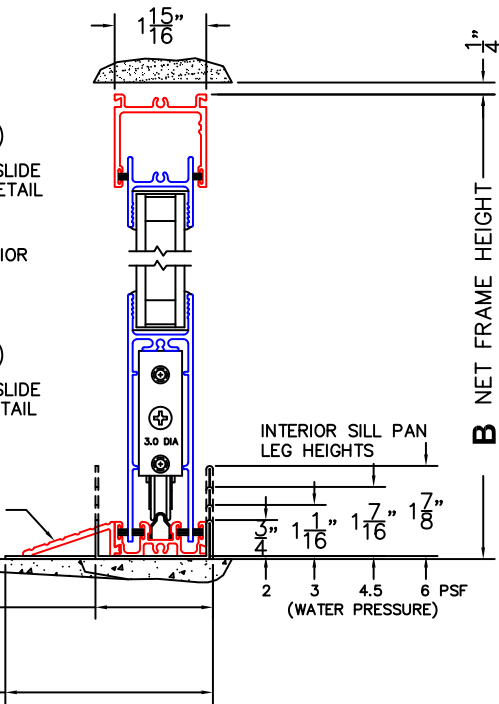

SILL PAN HEIGHT(INTERIOR LEG)  
(3/4", 1-1/16", 1-7/16" OR 1-7/8")

CALCULATED VALUES (FLEETWOOD SUPPLIED)

**C**(POCKET WIDTH)

**D**(NET FRAME WIDTH)

NOTES:

(USE RULER TO SCALE DIMENSIONS IN INCHES)

SCALE: 1/4

①  
MULTI-SLIDE  
HEAD DETAIL

EXTERIOR

②  
MULTI-SLIDE  
SILL DETAIL

OPTIONAL  
SILL RISER

2 7/16" SILL  
PAN DEPTH  
IN POCKET

4 5/16" SILL PAN DEPTH  
WITH RISER

1/4" NET FRAME HEIGHT

\*CAUTION: WHEN CONSTRUCTING POCKET NOTE  
THAT DAYLIGHT WIDTH DOES NOT INCLUDE  
1" SET BACK FOR POST INTERLOCKER.

PXIXP DOOR SHOWN

③  
POCKET  
JAMB

④  
POCKET  
INTERLOCKERS

⑤  
MEETING STILES

⑥  
POCKET  
INTERLOCKERS

⑦  
POCKET  
JAMB

**C** POCKET  
WIDTH

**A** DAYLIGHT WIDTH

**C** POCKET  
WIDTH

EXTERIOR

EXTERIOR

LOCK STILE PANEL IN OPEN POSITION  
STACKS FLUSH WITH POCKET FACE

**D** NET FRAME WIDTH