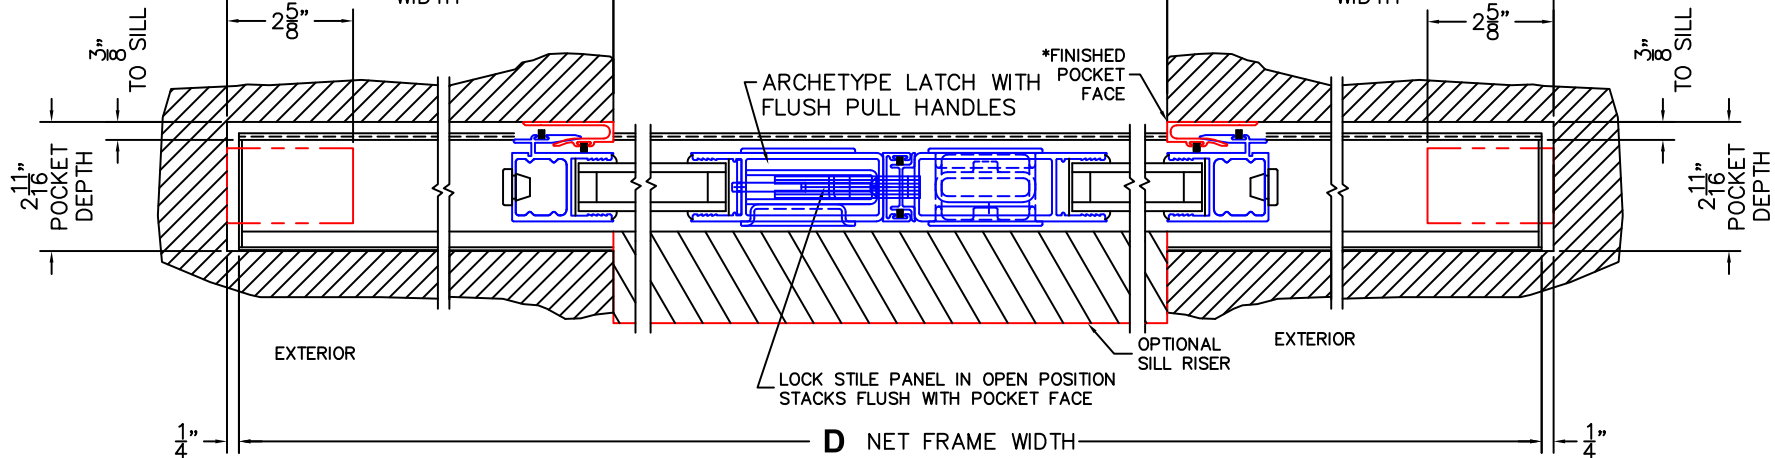

SILL PAN HEIGHT(INTERIOR LEG)  
(3/4", 1-1/16", 1-7/16" OR 1-7/8")

CALCULATED VALUES (FLEETWOOD SUPPLIED)

**C**(POCKET WIDTH)

**D**(NET FRAME WIDTH)

NOTES:

(USE RULER TO SCALE DIMENSIONS IN INCHES)

SCALE: 1/4

PXIXP DOOR SHOWN

③  
POCKET  
JAMB

④  
POCKET  
INTERLOCKERS

⑤  
MEETING STILES

⑥  
POCKET  
INTERLOCKERS

⑦  
POCKET  
JAMB

**C** POCKET  
WIDTH

**A** DAYLIGHT WIDTH

**C** POCKET  
WIDTH

EXTERIOR

EXTERIOR

LOCK STILE PANEL IN OPEN POSITION  
STACKS FLUSH WITH POCKET FACE

**D** NET FRAME WIDTH