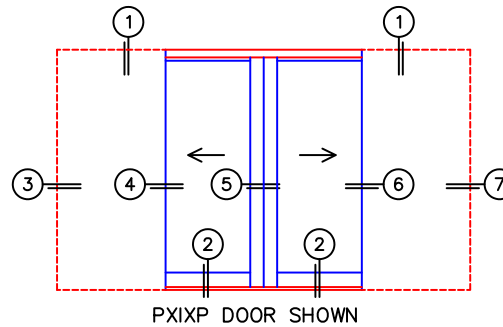

SILL PAN HEIGHT(INTERIOR LEG)  
(3/4", 1-1/16", 1-7/16" OR 1-7/8")

CALCULATED VALUES (FLEETWOOD SUPPLIED)

**C**(POCKET WIDTH)

**D**(NET FRAME WIDTH)

NOTES:

(USE RULER TO SCALE DIMENSIONS IN INCHES)

SCALE: 1/4

①  
MULTI-SLIDE  
HEAD DETAIL

EXTERIOR

②  
MULTI-SLIDE  
SILL DETAIL

OPTIONAL  
SILL RISER

2 7/16" SILL  
PAN DEPTH  
IN POCKET

4 5/16" SILL PAN DEPTH  
WITH RISER

1/4" NET FRAME HEIGHT

\*CAUTION: WHEN CONSTRUCTING POCKET NOTE  
THAT DAYLIGHT WIDTH DOES NOT INCLUDE  
1" SET BACK FOR POST INTERLOCKER.

PXIXP DOOR SHOWN

③  
POCKET  
JAMB

④  
POCKET  
INTERLOCKERS

⑤  
MEETING STILES

⑥  
POCKET  
INTERLOCKERS

⑦  
POCKET  
JAMB

**C** POCKET  
WIDTH

**A** DAYLIGHT WIDTH

**C** POCKET  
WIDTH

EXTERIOR

EXTERIOR

LOCK STILE PANEL IN OPEN POSITION  
STACKS FLUSH WITH POCKET FACE

**D** NET FRAME WIDTH