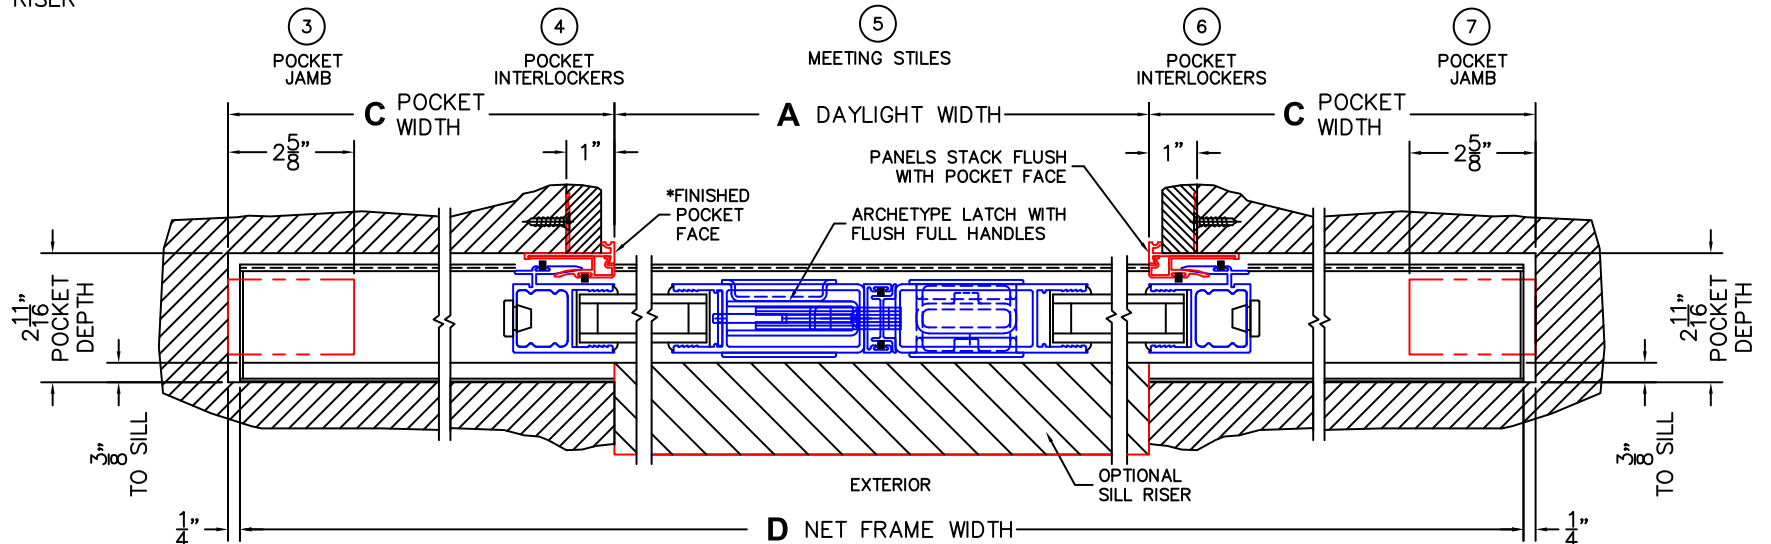

SILL PAN HEIGHT(INTERIOR LEG)
(3/4", 1-1/16", 1-7/16" OR 1-7/8")

CALCULATED VALUES (FLEETWOOD SUPPLIED)

C(POCKET WIDTH)

D(NET FRAME WIDTH)

NOTES:

(USE RULER TO SCALE DIMENSIONS IN INCHES)

SCALE: 1/4

①
MULTI-SLIDE
HEAD DETAIL

EXTERIOR

②
MULTI-SLIDE
SILL DETAIL

OPTIONAL
SILL RISER

2 7/16" SILL
PAN DEPTH
IN POCKET

3 15/16" SILL PAN
DEPTH W/ RISER

B NET FRAME HEIGHT

PXIP DOOR SHOWN

*CAUTION: WHEN CONSTRUCTING POCKET NOTE THAT DAYLIGHT WIDTH
DOES NOT INCLUDE 1" SET BACK FOR POST INTERLOCKER.