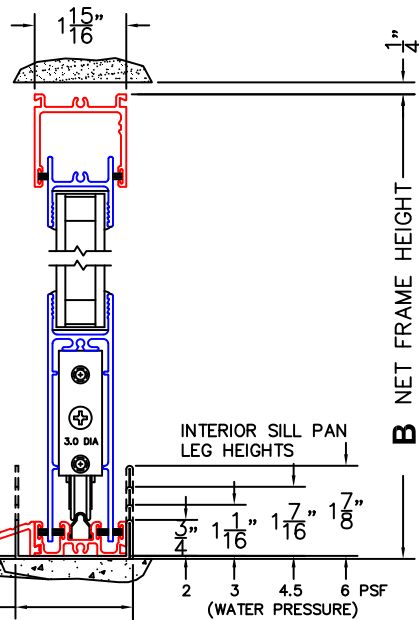

SILL PAN HEIGHT(INTERIOR LEG)
(3/4", 1-1/16", 1-7/16" OR 1-7/8")

CALCULATED VALUES (FLEETWOOD SUPPLIED)

C(POCKET WIDTH)

D(NET FRAME WIDTH)

NOTES:

(USE RULER TO SCALE DIMENSIONS IN INCHES)

SCALE: 1/4

①
MULTI-SLIDE
HEAD DETAIL

EXTERIOR

②
MULTI-SLIDE
SILL DETAIL

OPTIONAL
SILL RISER

2 7/16" SILL
PAN DEPTH
IN POCKET

3 15/16" SILL PAN
DEPTH W/ RISER

B NET FRAME HEIGHT

PXIP DOOR SHOWN

*CAUTION: WHEN CONSTRUCTING POCKET NOTE THAT DAYLIGHT WIDTH
DOES NOT INCLUDE 1" SET BACK FOR POST INTERLOCKER.