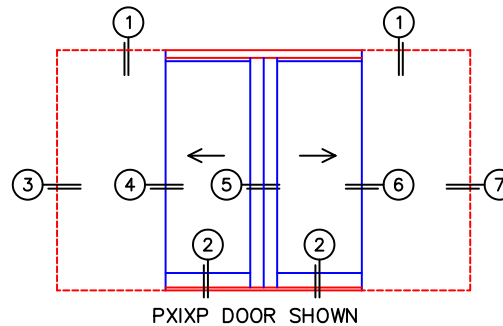

SILL PAN HEIGHT(INTERIOR LEG)
(3/4", 1-1/16", 1-7/16" OR 1-7/8")

CALCULATED VALUES (FLEETWOOD SUPPLIED)

C(POCKET WIDTH)

D(NET FRAME WIDTH)

NOTES:

(USE RULER TO SCALE DIMENSIONS IN INCHES)

SCALE: 1/4

①
MULTI-SLIDE
HEAD DETAIL

EXTERIOR

②
MULTI-SLIDE
SILL DETAIL

OPTIONAL
SILL RISER

2 7/16" SILL
PAN DEPTH
IN POCKET

3 15/16" SILL PAN
DEPTH W/ RISER

B NET FRAME HEIGHT

PXIP DOOR SHOWN

*CAUTION: WHEN CONSTRUCTING POCKET NOTE THAT DAYLIGHT WIDTH
DOES NOT INCLUDE 1" SET BACK FOR POST INTERLOCKER.