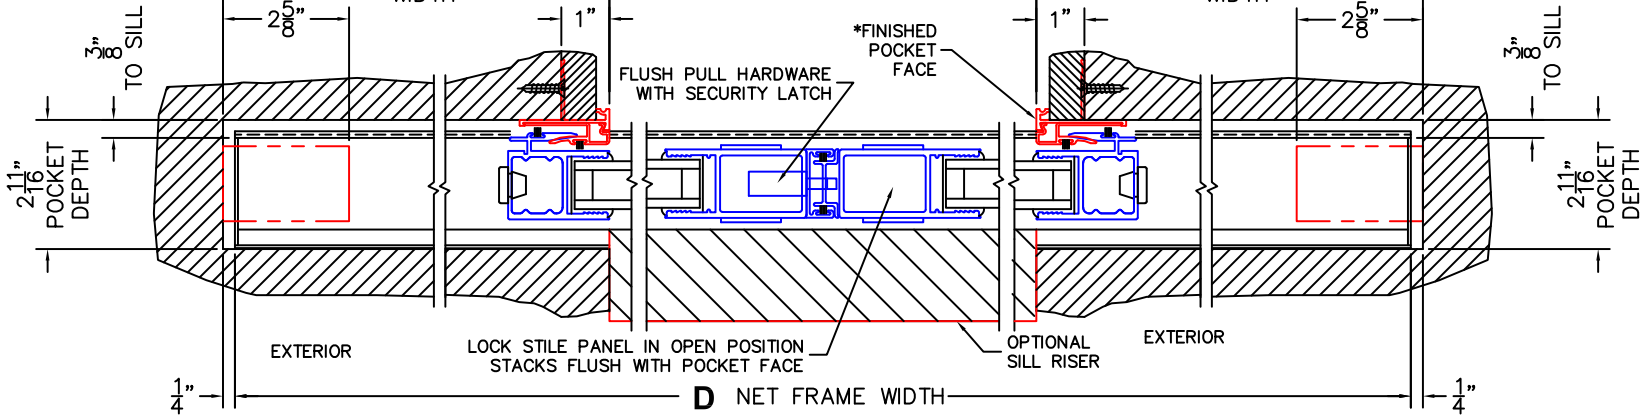

2 7/16" SILL
PAN DEPTH
IN POCKET

4 5/16" SILL PAN DEPTH
WITH RISER

B NET FRAME HEIGHT

PXIP DOOR SHOWN

③
POCKET
JAMB

④
POCKET
INTERLOCKERS

⑤
MEETING STILES

⑥
POCKET
INTERLOCKERS

⑦
POCKET
JAMB

C POCKET
WIDTH

A DAYLIGHT WIDTH

C POCKET
WIDTH

EXTERIOR

LOCK STILE PANEL IN OPEN POSITION
STACKS FLUSH WITH POCKET FACE

OPTIONAL
SILL RISER

EXTERIOR