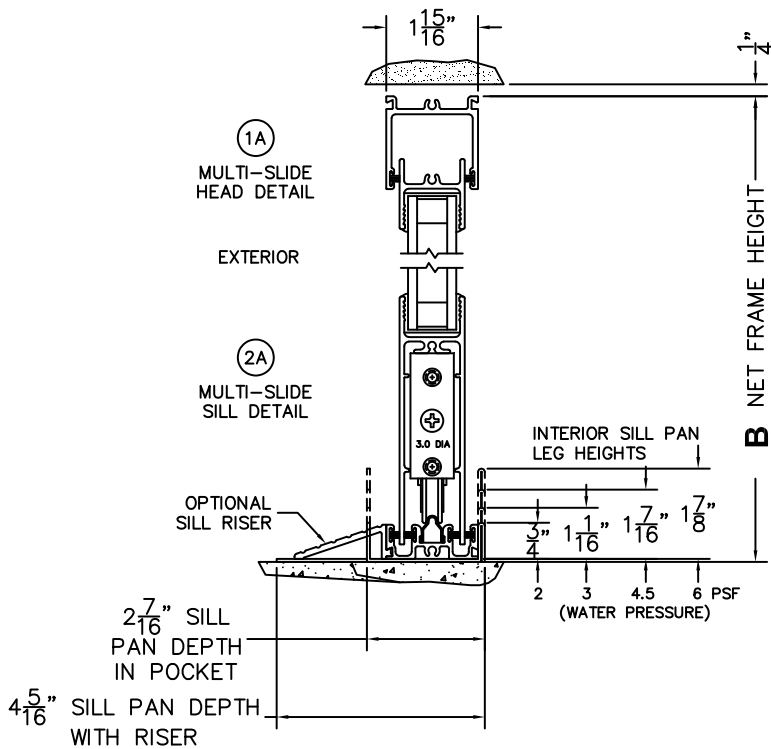

CALCULATED VALUES (FLEETWOOD SUPPLIED)

C(POCKET WIDTH)

D(NET FRAME WIDTH)

NOTES:

(USE RULER TO SCALE DIMENSIONS IN INCHES)

SCALE: 1/4

OXIXP DOOR SHOWN

NORWOOD 3070EX M/S

PXIP STANDARD CONFIGURATION
NO SCREENS

ORDER NO.:

ITEM NO.:

REQUIRED DEALER INFO.

A (DAYLIGHT WIDTH)	
B (NET FRAME HEIGHT)	
SILL PAN HEIGHT(INTERIOR LEG)	
(3/4", 1-1/16", 1-7/16" OR 1-7/8")	

CALCULATED VALUES (FLEETWOOD SUPPLIED)

C (POCKET WIDTH)	
D (NET FRAME WIDTH)	

NOTES:

(USE RULER TO SCALE DIMENSIONS IN INCHES)

SCALE: 1/4

①
MULTI-SLIDE
HEAD DETAIL

EXTERIOR

②
MULTI-SLIDE
SILL DETAIL

OPTIONAL
SILL RISER

⑦
POCKET
JAMB

C POCKET
WIDTH

A DAYLIGHT WIDTH

C POCKET
WIDTH

EXTERIOR

LOCK STILE PANEL IN OPEN POSITION
STACKS FLUSH WITH POCKET FACE

OPTIONAL
SILL RISER

EXTERIOR