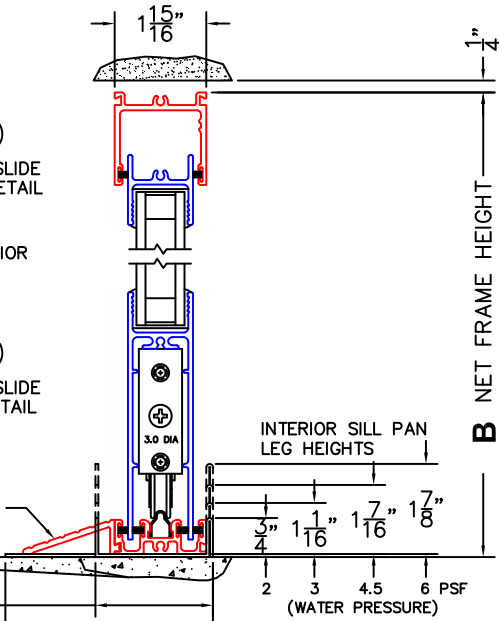

PXIP STANDARD CONFIGURATION
NO SCREENS

ORDER NO.:

ITEM NO.:

REQUIRED DEALER INFO.

A (DAYLIGHT WIDTH)	
B (NET FRAME HEIGHT)	
SILL PAN HEIGHT(INTERIOR LEG)	
(3/4", 1-1/16", 1-7/16" OR 1-7/8")	

CALCULATED VALUES (FLEETWOOD SUPPLIED)

C (POCKET WIDTH)	
D (NET FRAME WIDTH)	

NOTES:

(USE RULER TO SCALE DIMENSIONS IN INCHES)

SCALE: 1/4

①
MULTI-SLIDE
HEAD DETAIL

EXTERIOR

②
MULTI-SLIDE
SILL DETAIL

OPTIONAL
SILL RISER

2 7/16" SILL
PAN DEPTH
IN POCKET

4 5/16" SILL PAN DEPTH
WITH RISER

B NET FRAME HEIGHT

PXIP DOOR SHOWN

③
POCKET
JAMB

④
POCKET
INTERLOCKERS

⑤
MEETING STILES

⑥
POCKET
INTERLOCKERS

D NET FRAME WIDTH