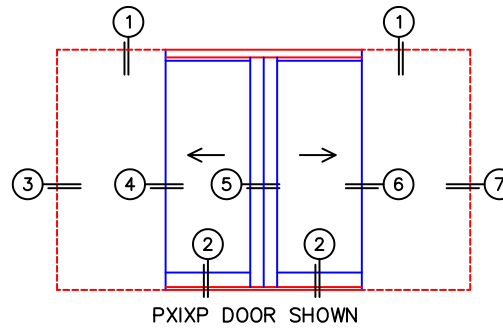

PXIP STANDARD CONFIGURATION
NO SCREENS

ORDER NO.:

ITEM NO.:

REQUIRED DEALER INFO.

A (DAYLIGHT WIDTH)	
B (NET FRAME HEIGHT)	
SILL PAN HEIGHT(INTERIOR LEG)	
(3/4", 1-1/16", 1-7/16" OR 1-7/8")	

CALCULATED VALUES (FLEETWOOD SUPPLIED)

C (POCKET WIDTH)	
D (NET FRAME WIDTH)	

NOTES:

(USE RULER TO SCALE DIMENSIONS IN INCHES)

SCALE: 1/4

①
MULTI-SLIDE
HEAD DETAIL

EXTERIOR

②
MULTI-SLIDE
SILL DETAIL

OPTIONAL
SILL RISER

2 7/16" SILL
PAN DEPTH
IN POCKET

4 5/16" SILL PAN DEPTH
WITH RISER

B NET FRAME HEIGHT

PXIP DOOR SHOWN

③
POCKET
JAMB

④
POCKET
INTERLOCKERS

⑤
MEETING STILES

⑥
POCKET
INTERLOCKERS

⑦
POCKET
JAMB

C POCKET
WIDTH

A DAYLIGHT WIDTH

C POCKET
WIDTH

EXTERIOR

LOCK STILE PANEL IN OPEN POSITION
STACKS FLUSH WITH POCKET FACE

OPTIONAL
SILL RISER

EXTERIOR