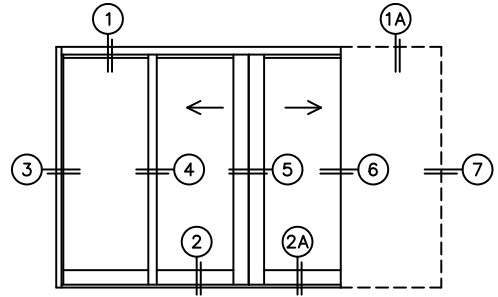

CALCULATED VALUES (FLEETWOOD SUPPLIED)

C(POCKET WIDTH)

D(NET FRAME WIDTH)

NOTES:

(USE RULER TO SCALE DIMENSIONS IN INCHES)

SCALE: 1/4

OXIXP DOOR SHOWN

NORWOOD 3070EX M/S

PXIP STANDARD CONFIGURATION
NO SCREENS

ORDER NO.:

ITEM NO.:

REQUIRED DEALER INFO.

A (DAYLIGHT WIDTH)	
B (NET FRAME HEIGHT)	
SILL PAN HEIGHT(INTERIOR LEG)	
(3/4", 1-1/16", 1-7/16" OR 1-7/8")	

CALCULATED VALUES (FLEETWOOD SUPPLIED)

C (POCKET WIDTH)	
D (NET FRAME WIDTH)	

NOTES:

(USE RULER TO SCALE DIMENSIONS IN INCHES)

SCALE: 1/4

①
MULTI-SLIDE
HEAD DETAIL

EXTERIOR

②
MULTI-SLIDE
SILL DETAIL

OPTIONAL
SILL RISER

⑦
POCKET
JAMB

C POCKET
WIDTH

A DAYLIGHT WIDTH

C POCKET
WIDTH

EXTERIOR

LOCK STILE PANEL IN OPEN POSITION
STACKS FLUSH WITH POCKET FACE

OPTIONAL
SILL RISER

EXTERIOR