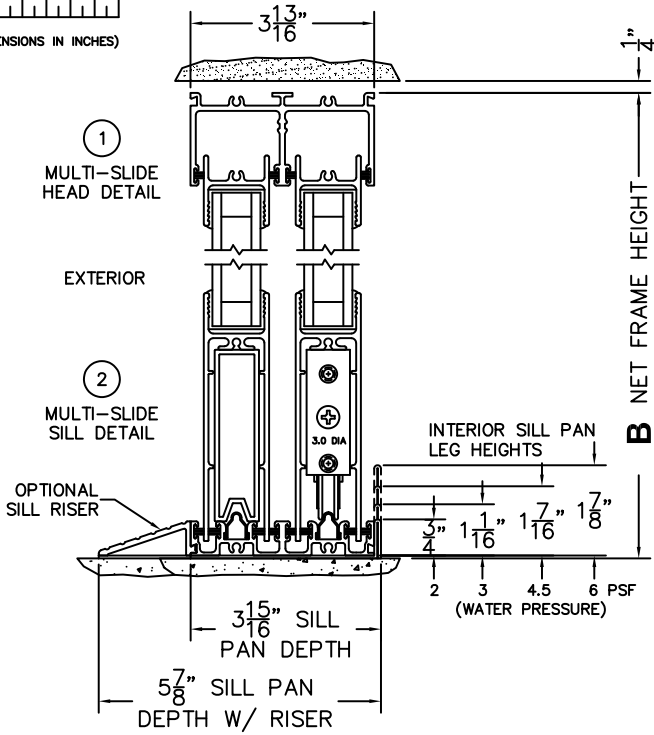

CALCULATED VALUES (FLEETWOOD SUPPLIED)

C(POCKET WIDTH)

D(NET FRAME WIDTH)

NOTES:

(USE RULER TO SCALE DIMENSIONS IN INCHES)

SCALE: 1/4

OXIXP DOOR SHOWN

NORWOOD 3070EX M/S

PXIP STANDARD CONFIGURATION
NO SCREENS

ORDER NO.:

ITEM NO.:

REQUIRED DEALER INFO.

A (DAYLIGHT WIDTH)	
B (NET FRAME HEIGHT)	
SILL PAN HEIGHT(INTERIOR LEG)	
(3/4", 1-1/16", 1-7/16" OR 1-7/8")	

CALCULATED VALUES (FLEETWOOD SUPPLIED)

C (POCKET WIDTH)	
D (NET FRAME WIDTH)	

NOTES:

(USE RULER TO SCALE DIMENSIONS IN INCHES)

SCALE: 1/4

①
MULTI-SLIDE
HEAD DETAIL

EXTERIOR

②
MULTI-SLIDE
SILL DETAIL

OPTIONAL
SILL RISER

D NET FRAME WIDTH