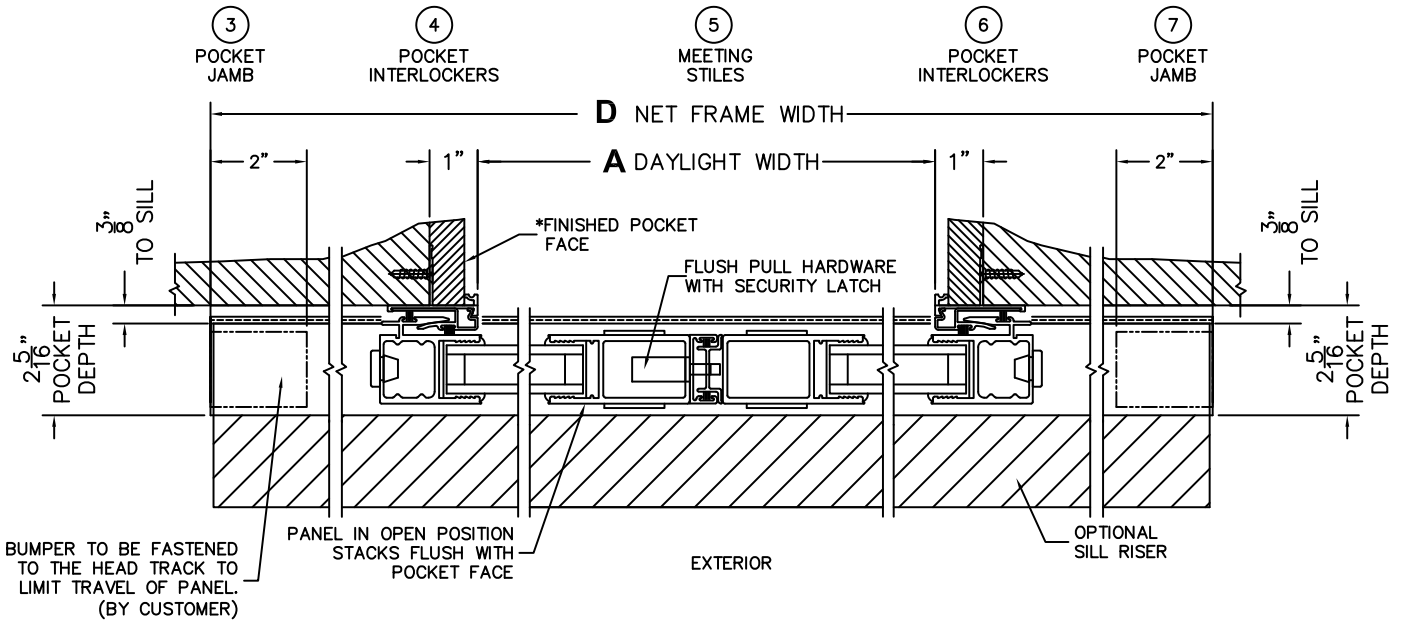

CALCULATED VALUES (FLEETWOOD SUPPLIED)

C(POCKET WIDTH)

D(NET FRAME WIDTH)

NOTES:

(USE RULER TO SCALE DIMENSIONS IN INCHES)

SCALE: 1/4

*CAUTION: WHEN CONSTRUCTING POCKET NOTE THAT DAYLIGHT WIDTH