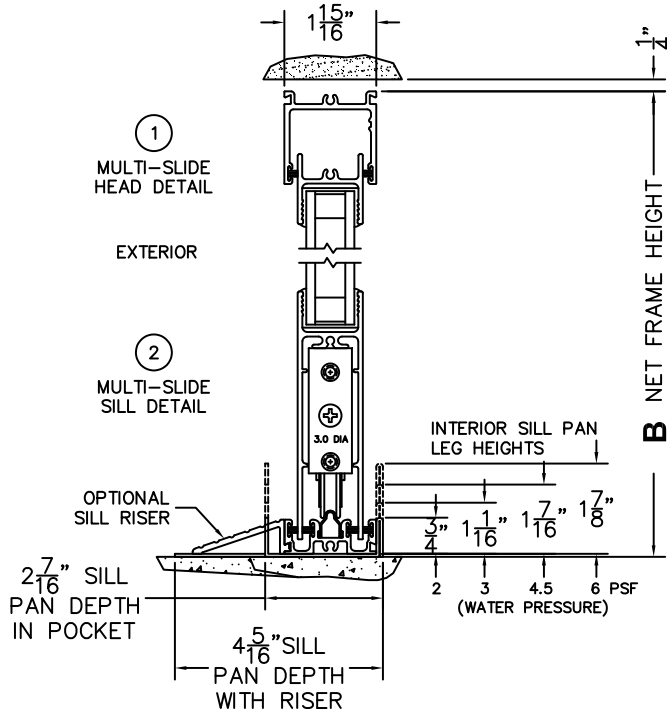

CALCULATED VALUES (FLEETWOOD SUPPLIED)

C(POCKET WIDTH)

D(NET FRAME WIDTH)

NOTES:

(USE RULER TO SCALE DIMENSIONS IN INCHES)

SCALE: 1/4

*CAUTION: WHEN CONSTRUCTING POCKET NOTE THAT DAYLIGHT WIDTH