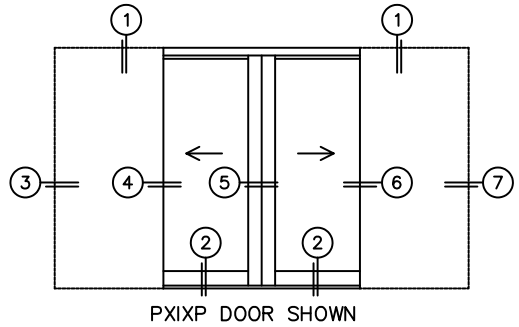

CALCULATED VALUES (FLEETWOOD SUPPLIED)

C(POCKET WIDTH)

D(NET FRAME WIDTH)

NOTES:

(USE RULER TO SCALE DIMENSIONS IN INCHES)

SCALE: 1/4

*CAUTION: WHEN CONSTRUCTING POCKET NOTE THAT DAYLIGHT WIDTH