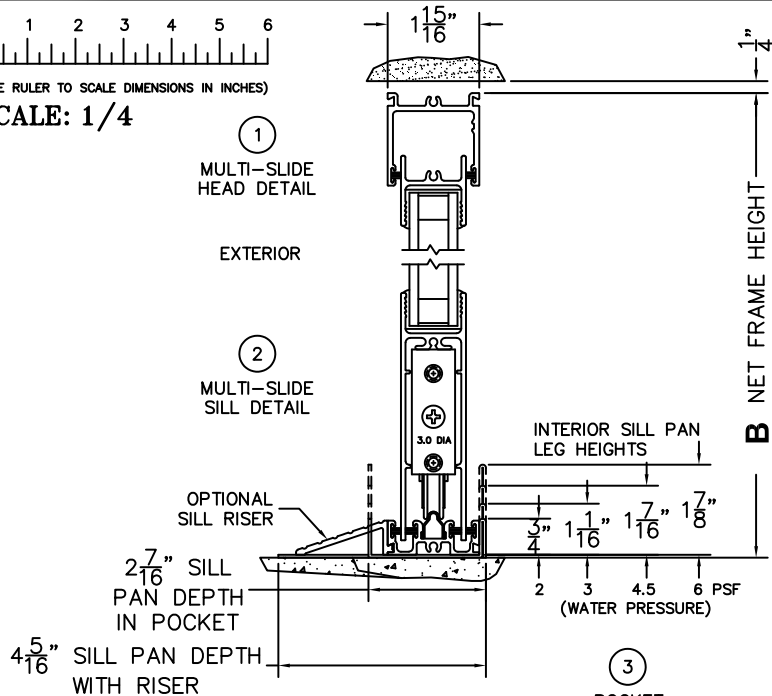

SILL PAN HEIGHT(INTERIOR LEG)
(3/4", 1-1/16", 1-7/16" OR 1-7/8")

CALCULATED VALUES (FLEETWOOD SUPPLIED)

C(POCKET WIDTH)

D(NET FRAME WIDTH)

NOTES:

(USE RULER TO SCALE DIMENSIONS IN INCHES)

SCALE: 1/4

*CAUTION: WHEN CONSTRUCTING POCKET NOTE THAT DAYLIGHT WIDTH

DOES NOT INCLUDE 1" SET BACK FOR POST INTERLOCKER.