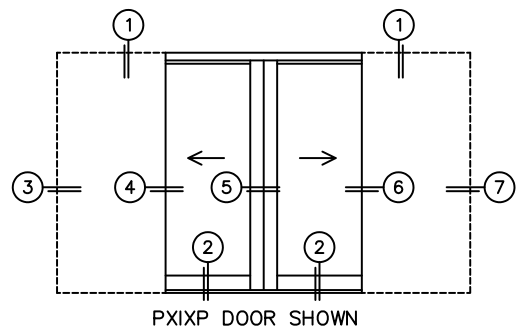

SILL PAN HEIGHT(INTERIOR LEG)
(3/4", 1-1/16", 1-7/16" OR 1-7/8")

CALCULATED VALUES (FLEETWOOD SUPPLIED)

C(POCKET WIDTH)

D(NET FRAME WIDTH)

NOTES:

(USE RULER TO SCALE DIMENSIONS IN INCHES)

SCALE: 1/4

*CAUTION: WHEN CONSTRUCTING POCKET NOTE THAT DAYLIGHT WIDTH

DOES NOT INCLUDE 1" SET BACK FOR POST INTERLOCKER.