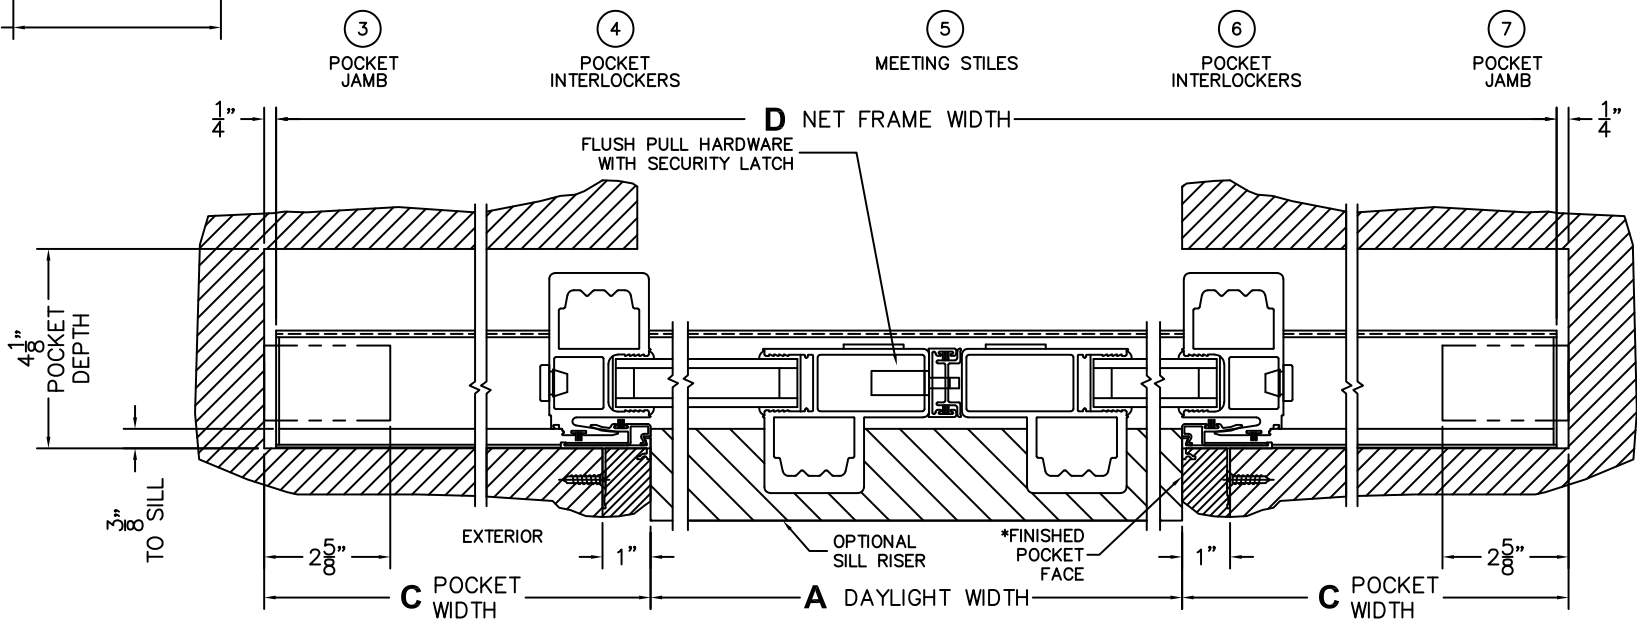

SILL PAN HEIGHT(INTERIOR LEG)
(3/4", 1-1/16", 1-7/16" OR 1-7/8")

CALCULATED VALUES (FLEETWOOD SUPPLIED)

C(POCKET WIDTH)

D(NET FRAME WIDTH)

NOTES:

(USE RULER TO SCALE DIMENSIONS IN INCHES)

SCALE: 1/4

*CAUTION: WHEN CONSTRUCTING POCKET NOTE THAT DAYLIGHT WIDTH

DOES NOT INCLUDE 1" SET BACK FOR POST INTERLOCKER.