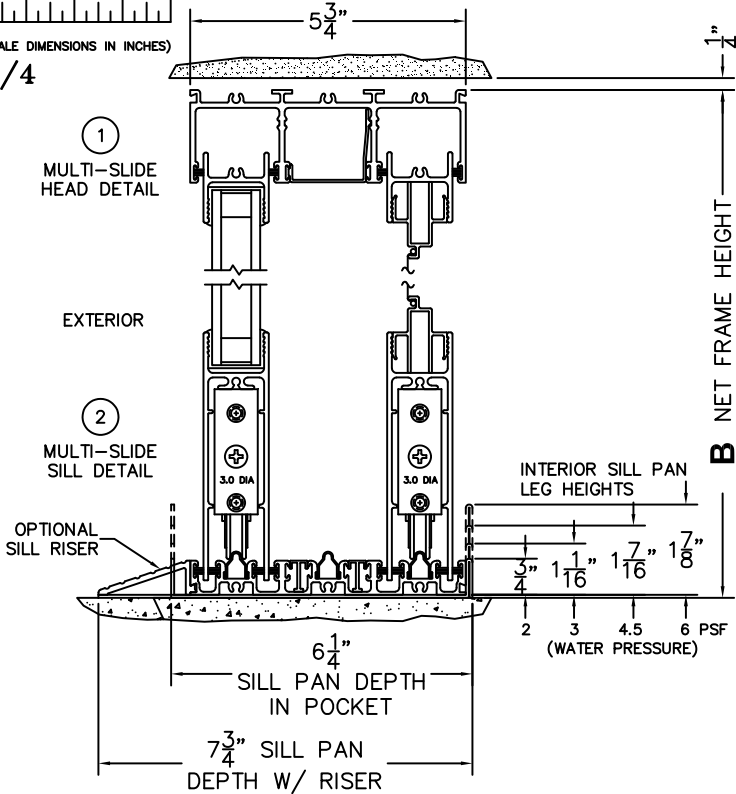

CALCULATED VALUES (FLEETWOOD SUPPLIED)

C(POCKET WIDTH)

D(NET FRAME WIDTH)

NOTES:

PXIXO DOOR SHOWN

(USE RULER TO SCALE DIMENSIONS IN INCHES)

SCALE: 1/4

3
POCKET
JAMB

4
POCKET
INTERLOCKERS

5
MEETING
STILES

6
INTERLOCKERS

7
FIXED JAMB

*CAUTION: WHEN CONSTRUCTING POCKET NOTE THAT DAYLIGHT WIDTH
DOES NOT INCLUDE 1" SET BACK FOR POST INTERLOCKER