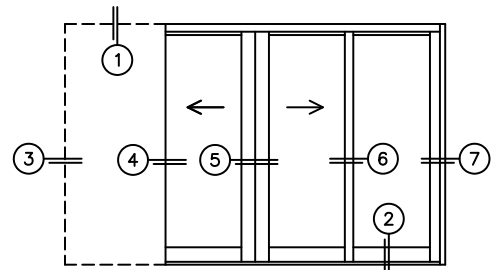

FLEETWOOD
WINDOWS & DOORS
FleetwoodUSA.com

NORWOOD 3070EX M/S
PXIXO STANDARD CONFIG.
WITH SCREENS

ORDER NO.:

ITEM NO.:

REQUIRED DEALER INFO.

A(DAYLIGHT WIDTH)

B(NET FRAME HEIGHT)

SILL PAN HEIGHT (INTERIOR LEG)
(3/4", 1-1/16", 1-7/16" OR 1-7/8")

CALCULATED VALUES (FLEETWOOD SUPPLIED)

C(POCKET WIDTH)

D(NET FRAME WIDTH)

NOTES:

PXIXO DOOR SHOWN

(USE RULER TO SCALE DIMENSIONS IN INCHES)

SCALE: 1/4

3
POCKET
JAMB