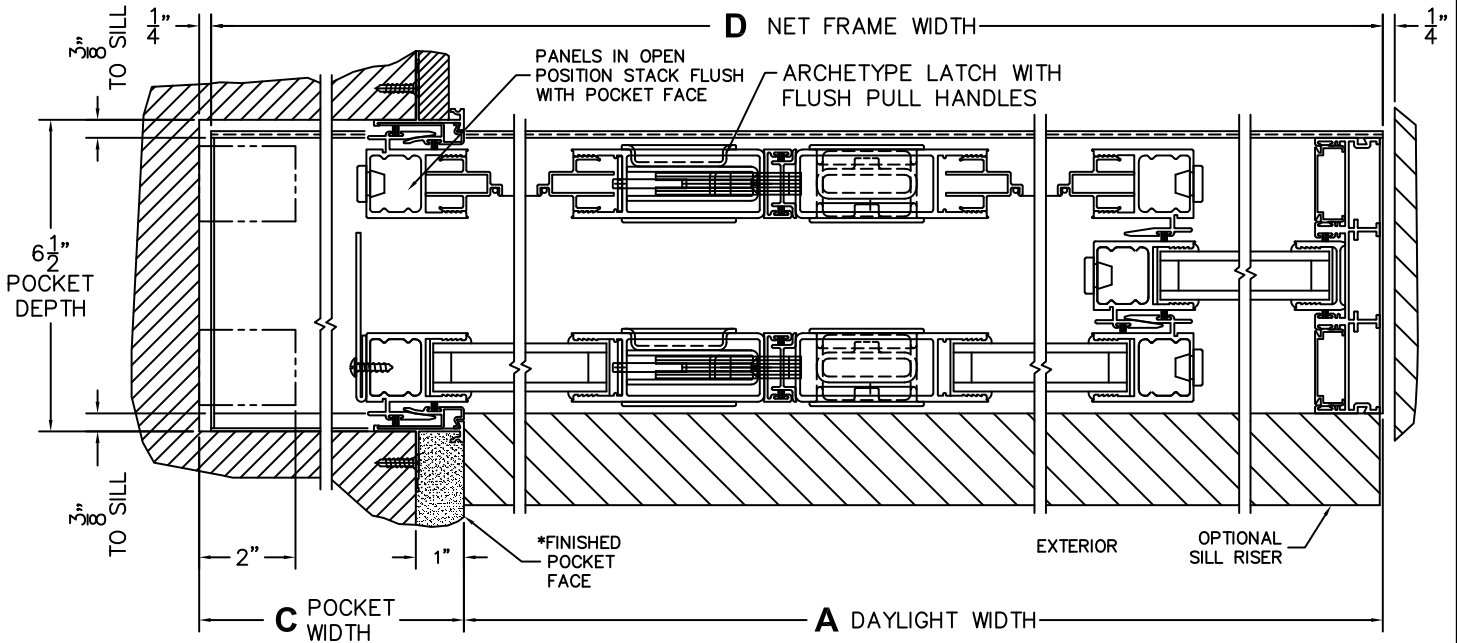

CALCULATED VALUES (FLEETWOOD SUPPLIED)

C(POCKET WIDTH)

D(NET FRAME WIDTH)

NOTES:

PXIXO DOOR SHOWN

(USE RULER TO SCALE DIMENSIONS IN INCHES)

SCALE: 1/4

3
POCKET
JAMB

4
POCKET
INTERLOCKERS

5
MEETING
STILES

6
INTERLOCKERS

7
FIXED JAMB

*CAUTION: WHEN CONSTRUCTING POCKET NOTE THAT DAYLIGHT WIDTH
DOES NOT INCLUDE 1" SET BACK FOR POST INTERLOCKER