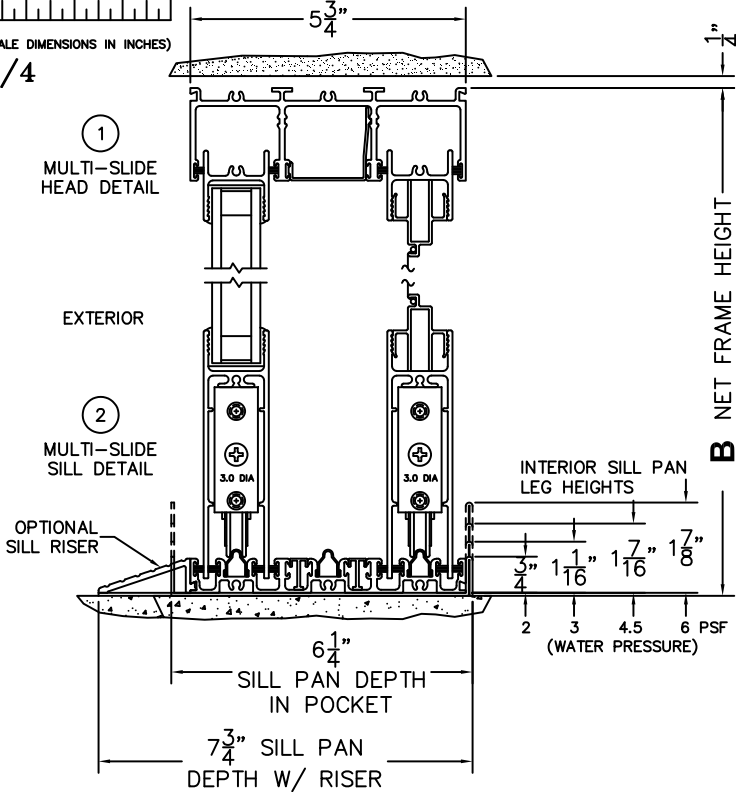

CALCULATED VALUES (FLEETWOOD SUPPLIED)

C(POCKET WIDTH)

D(NET FRAME WIDTH)

NOTES:

PXIXO DOOR SHOWN

(USE RULER TO SCALE DIMENSIONS IN INCHES)
SCALE: 1/4

3
POCKET
JAMB

4
POCKET
INTERLOCKERS

5
MEETING
STILES

6
INTERLOCKERS

7
FIXED JAMB

*CAUTION: WHEN CONSTRUCTING POCKET NOTE THAT DAYLIGHT WIDTH

DOES NOT INCLUDE 1" SET BACK FOR POST INTERLOCKER.