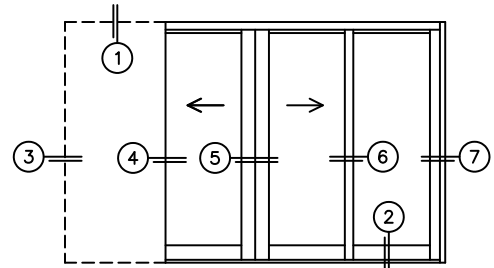

FLEETWOOD
WINDOWS & DOORS
FleetwoodUSA.com

NORWOOD 3070EX M/S
PXIXO STANDARD CONFIG.
WITH SCREENS

ORDER NO.:

ITEM NO.:

REQUIRED DEALER INFO.

A(DAYLIGHT WIDTH)

B(NET FRAME HEIGHT)

SILL PAN HEIGHT (INTERIOR LEG)
(3/4", 1-1/16", 1-7/16" OR 1-7/8")

CALCULATED VALUES (FLEETWOOD SUPPLIED)

C(POCKET WIDTH)

D(NET FRAME WIDTH)

NOTES:

PXIXO DOOR SHOWN

(USE RULER TO SCALE DIMENSIONS IN INCHES)
SCALE: 1/4

3
POCKET
JAMB

4
POCKET
INTERLOCKERS

5
MEETING
STILES

6
INTERLOCKERS

7
FIXED JAMB

*CAUTION: WHEN CONSTRUCTING POCKET NOTE THAT DAYLIGHT WIDTH

DOES NOT INCLUDE 1" SET BACK FOR POST INTERLOCKER.