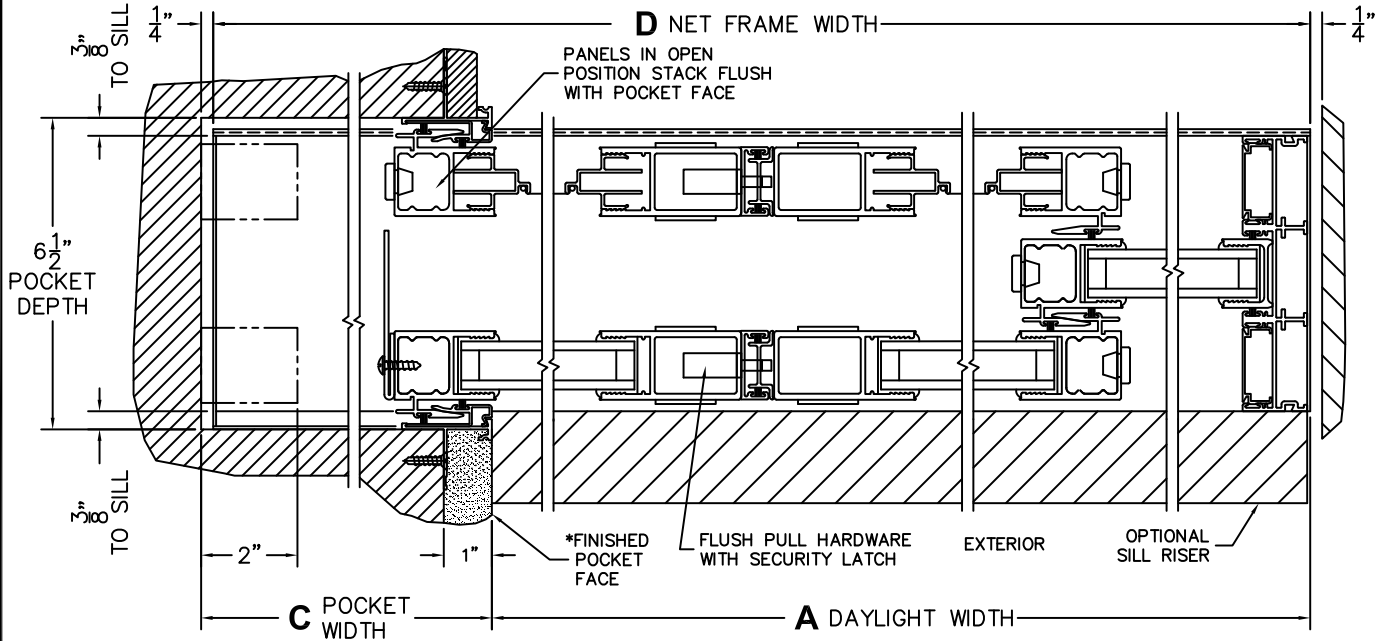

CALCULATED VALUES (FLEETWOOD SUPPLIED)

C(POCKET WIDTH)

D(NET FRAME WIDTH)

NOTES:

PXIXO DOOR SHOWN

(USE RULER TO SCALE DIMENSIONS IN INCHES)
SCALE: 1/4

3
POCKET
JAMB

4
POCKET
INTERLOCKERS

5
MEETING
STILES

6
INTERLOCKERS

7
FIXED JAMB

*CAUTION: WHEN CONSTRUCTING POCKET NOTE THAT DAYLIGHT WIDTH

DOES NOT INCLUDE 1" SET BACK FOR POST INTERLOCKER.