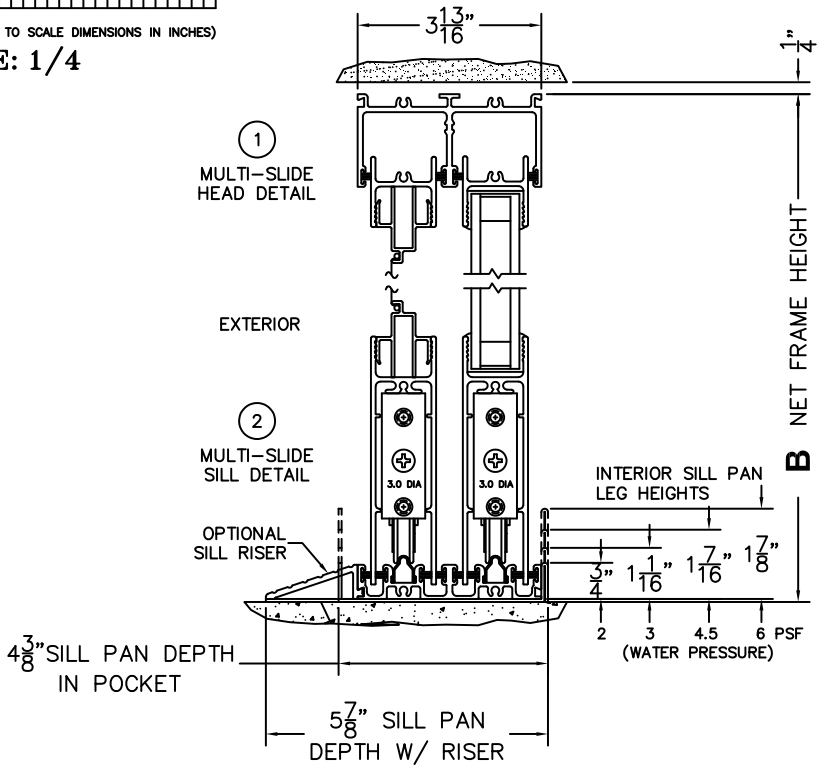

CALCULATED VALUES (FLEETWOOD SUPPLIED)

C(POCKET WIDTH)

D(NET FRAME WIDTH)

NOTES:

(USE RULER TO SCALE DIMENSIONS IN INCHES)

SCALE: 1/4

*CAUTION: WHEN CONSTRUCTING POCKET NOTE THAT DAYLIGHT WIDTH DOES NOT INCLUDE 1" SET BACK FOR POST INTERLOCKER.