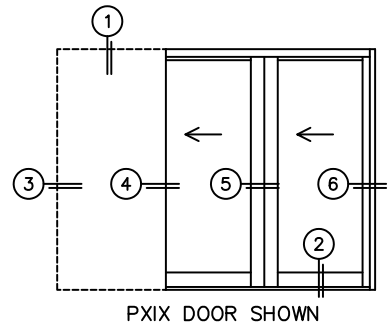

FLEETWOOD
WINDOWS & DOORS
FleetwoodUSA.com

NORWOOD 3070EX M/S
PXIX STANDARD CONFIGURATION
WITH SCREENS

ORDER NO.:

ITEM NO.:

REQUIRED DEALER INFO.

A(DAYLIGHT WIDTH)

B(NET FRAME HEIGHT)

SILL PAN HEIGHT (INTERIOR LEG)
(3/4", 1-1/16", 1-7/16" OR 1-7/8")

CALCULATED VALUES (FLEETWOOD SUPPLIED)

C(POCKET WIDTH)

D(NET FRAME WIDTH)

NOTES:

(USE RULER TO SCALE DIMENSIONS IN INCHES)

SCALE: 1/4

*CAUTION: WHEN CONSTRUCTING POCKET NOTE THAT DAYLIGHT WIDTH DOES NOT INCLUDE 1" SET BACK FOR POST INTERLOCKER.