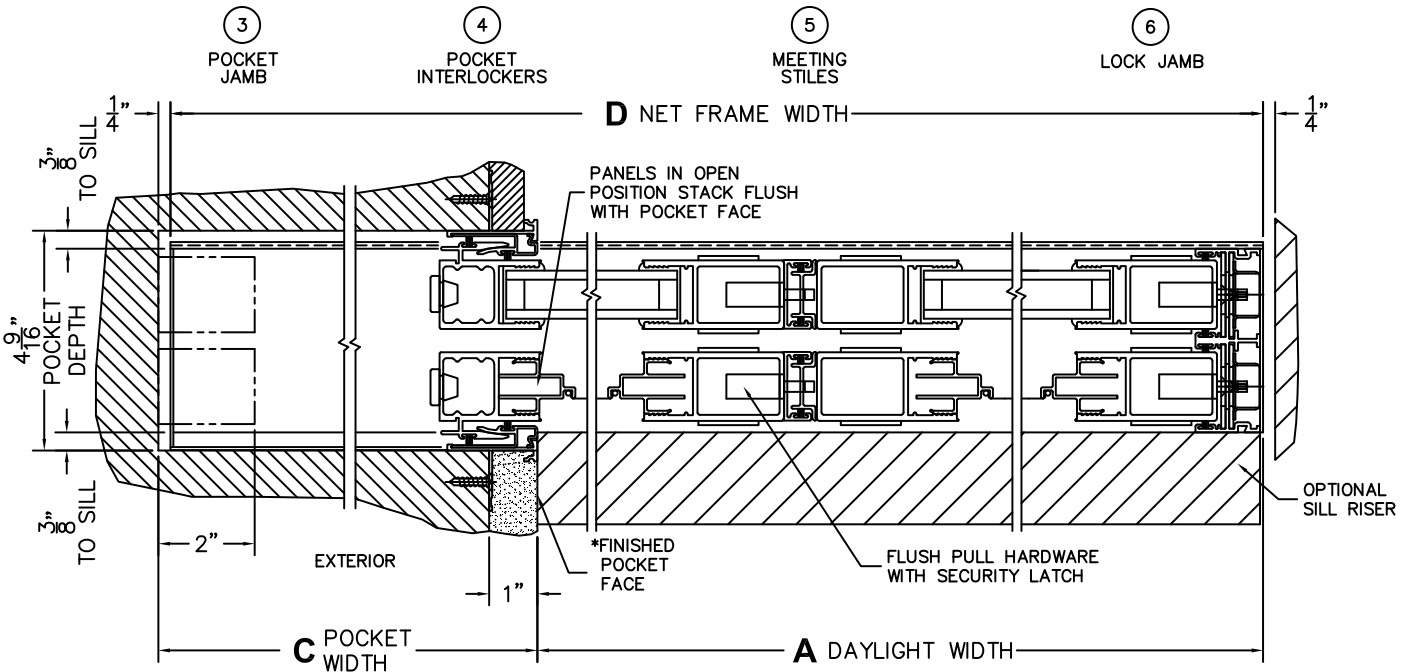

CALCULATED VALUES (FLEETWOOD SUPPLIED)

C(POCKET WIDTH)

D(NET FRAME WIDTH)

NOTES:

(USE RULER TO SCALE DIMENSIONS IN INCHES)

SCALE: 1/4

*CAUTION: WHEN CONSTRUCTING POCKET NOTE THAT DAYLIGHT WIDTH DOES NOT INCLUDE 1" SET BACK FOR POST INTERLOCKER.