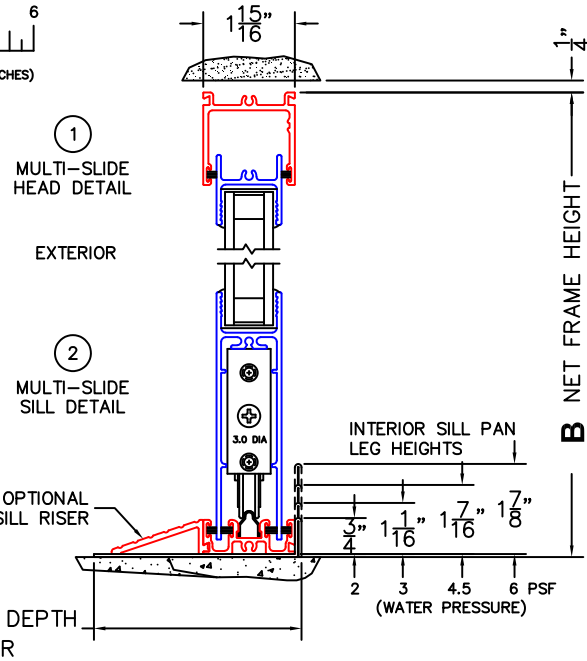

REQUIRED DEALER INFO.

A(DAYLIGHT WIDTH)

B(NET FRAME HEIGHT)

SILL PAN HEIGHT(INTERIOR LEG)
(3/4", 1-1/16", 1-7/16" OR 1-7/8")

CALCULATED VALUES (FLEETWOOD SUPPLIED)

C(POCKET WIDTH)

D(NET FRAME WIDTH)

NOTES:

(USE RULER TO SCALE DIMENSIONS IN INCHES)

SCALE: 1/4

*CAUTION: WHEN CONSTRUCTING POCKET NOTE THAT DAYLIGHT WIDTH DOES NOT INCLUDE 1" SET BACK FOR POST INTERLOCKER.

NOTE: THIS DRAWING AND THE ACCOMPANYING "OPTIONS AND UPGRADES" ARE FOR CONCEPT ONLY! AT THE TIME OF ORDER WE WILL CUSTOMIZE THE DRAWINGS TO FIT THE FINAL CONFIGURATION. SEE DRAWINGS 3070-07 THRU 3070-08 FOR ADDITIONAL INFORMATION.