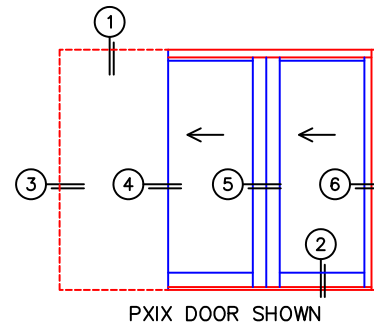

REQUIRED DEALER INFO.

A(DAYLIGHT WIDTH)

B(NET FRAME HEIGHT)

SILL PAN HEIGHT(INTERIOR LEG)
(3/4", 1-1/16", 1-7/16" OR 1-7/8")

CALCULATED VALUES (FLEETWOOD SUPPLIED)

C(POCKET WIDTH)

D(NET FRAME WIDTH)

NOTES:

(USE RULER TO SCALE DIMENSIONS IN INCHES)

SCALE: 1/4

*CAUTION: WHEN CONSTRUCTING POCKET NOTE THAT DAYLIGHT WIDTH DOES NOT INCLUDE 1" SET BACK FOR POST INTERLOCKER.

NOTE: THIS DRAWING AND THE ACCOMPANYING "OPTIONS AND UPGRADES" ARE FOR CONCEPT ONLY! AT THE TIME OF ORDER WE WILL CUSTOMIZE THE DRAWINGS TO FIT THE FINAL CONFIGURATION. SEE DRAWINGS 3070-07 THRU 3070-08 FOR ADDITIONAL INFORMATION.