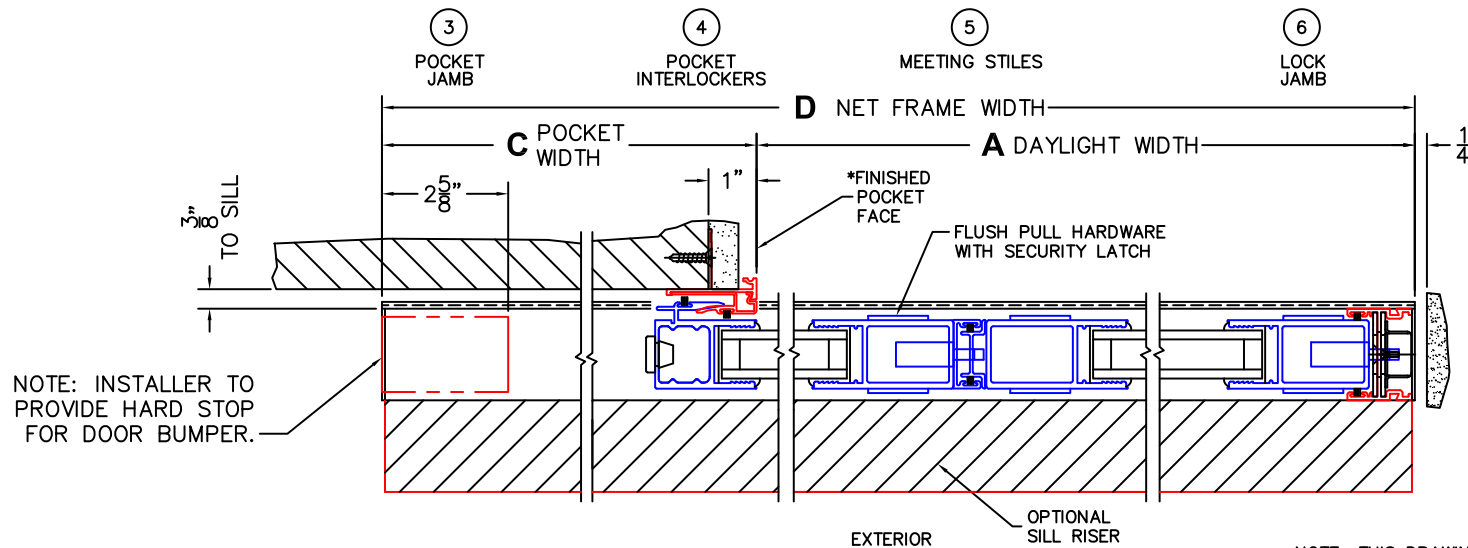

REQUIRED DEALER INFO.

A(DAYLIGHT WIDTH)

B(NET FRAME HEIGHT)

SILL PAN HEIGHT(INTERIOR LEG)
(3/4", 1-1/16", 1-7/16" OR 1-7/8")

CALCULATED VALUES (FLEETWOOD SUPPLIED)

C(POCKET WIDTH)

D(NET FRAME WIDTH)

NOTES:

(USE RULER TO SCALE DIMENSIONS IN INCHES)

SCALE: 1/4

*CAUTION: WHEN CONSTRUCTING POCKET NOTE THAT DAYLIGHT WIDTH DOES NOT INCLUDE 1" SET BACK FOR POST INTERLOCKER.

NOTE: THIS DRAWING AND THE ACCOMPANYING "OPTIONS AND UPGRADES" ARE FOR CONCEPT ONLY! AT THE TIME OF ORDER WE WILL CUSTOMIZE THE DRAWINGS TO FIT THE FINAL CONFIGURATION. SEE DRAWINGS 3070-07 THRU 3070-08 FOR ADDITIONAL INFORMATION.