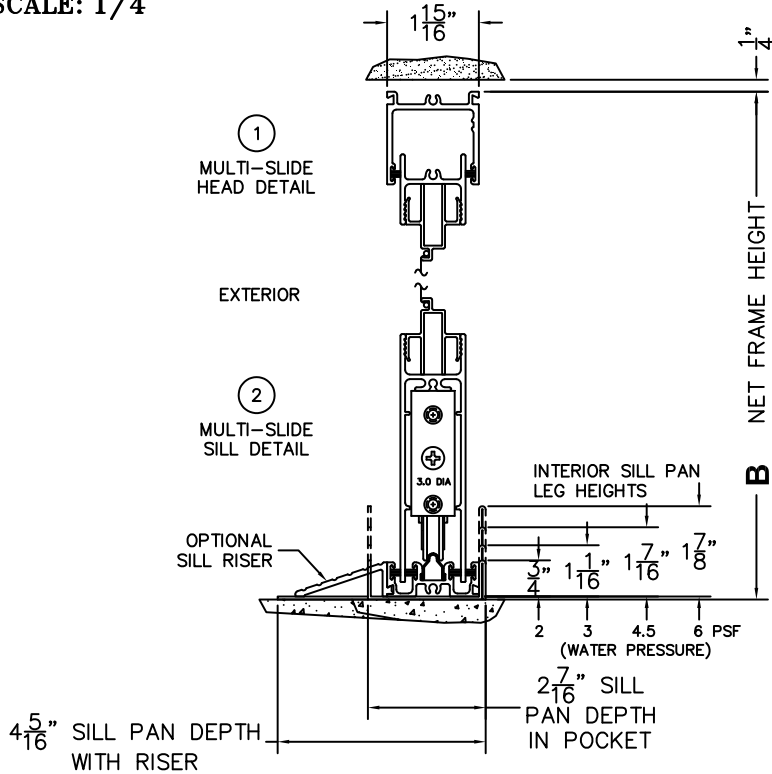

CALCULATED VALUES (FLEETWOOD SUPPLIED)

C(POCKET WIDTH)

D(NET FRAME WIDTH)

NOTES:

(USE RULER TO SCALE DIMENSIONS IN INCHES)

SCALE: 1/4

*NOTE: TO ALLOW FUTURE REMOVAL OF PANEL THE INSTALLER MUST BUILD A FALSE WALL.