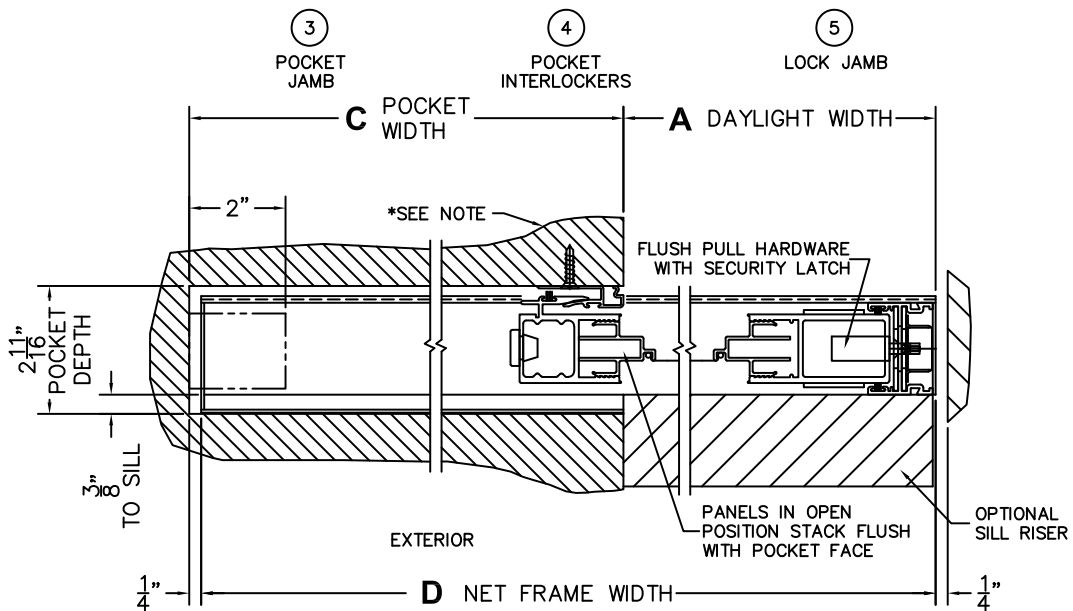

CALCULATED VALUES (FLEETWOOD SUPPLIED)

C(POCKET WIDTH)

D(NET FRAME WIDTH)

NOTES:

(USE RULER TO SCALE DIMENSIONS IN INCHES)

SCALE: 1/4

*NOTE: TO ALLOW FUTURE REMOVAL OF PANEL THE INSTALLER MUST BUILD A FALSE WALL.