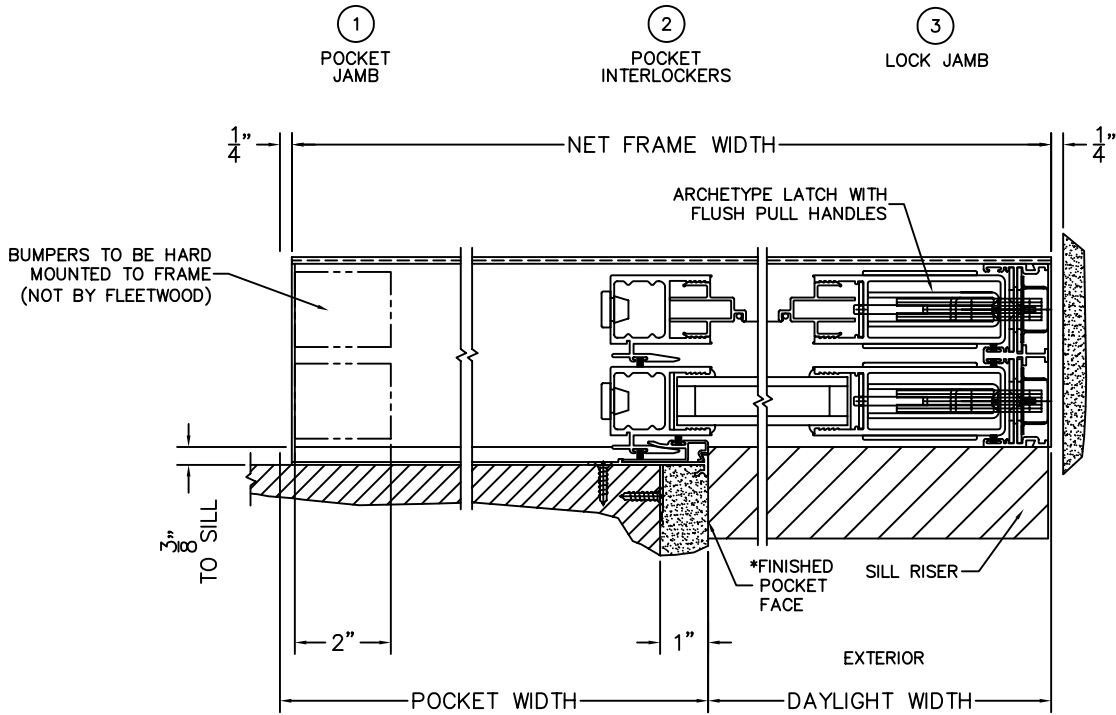

FLEETWOOD
WINDOWS & DOORS
FleetwoodUSA.com

NORWOOD 3070EX M/S
PX CUSTOM CONFIGURATION
WITH SCREENS

ORDER NO.:

ITEM NO.:

SCALE: 1/4

*CAUTION: WHEN CONSTRUCTING POCKET NOTE THAT DAYLIGHT WIDTH DOES NOT INCLUDE 1" SET BACK FOR POST INTERLOCKER.