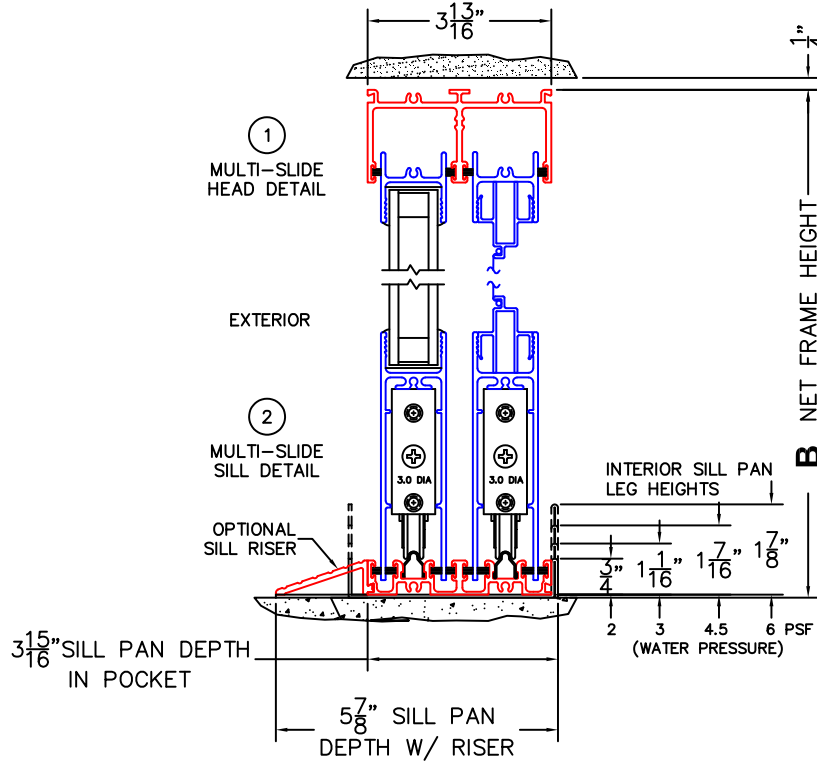

A(DAYLIGHT WIDTH)

B(NET FRAME HEIGHT)

SILL PAN HEIGHT (INTERIOR LEG)
 (3/4", 1-1/16", 1-7/16" OR 1-7/8")

CALCULATED VALUES (FLEETWOOD SUPPLIED)

C(POCKET WIDTH)

D(NET FRAME WIDTH)

NOTES:

PX DOOR SHOWN

(USE RULER TO SCALE DIMENSIONS IN INCHES)

SCALE: 1/4

- *NOTES:
 1) WHEN CONSTRUCTING POCKET NOTE THAT DAYLIGHT WIDTH DOES NOT INCLUDE 1" SET BACK FOR POST INTERLOCKER.
 2) TO ALLOW FUTURE REMOVAL OF PANEL THE INSTALLER MUST BUILD A FALSE WALL.