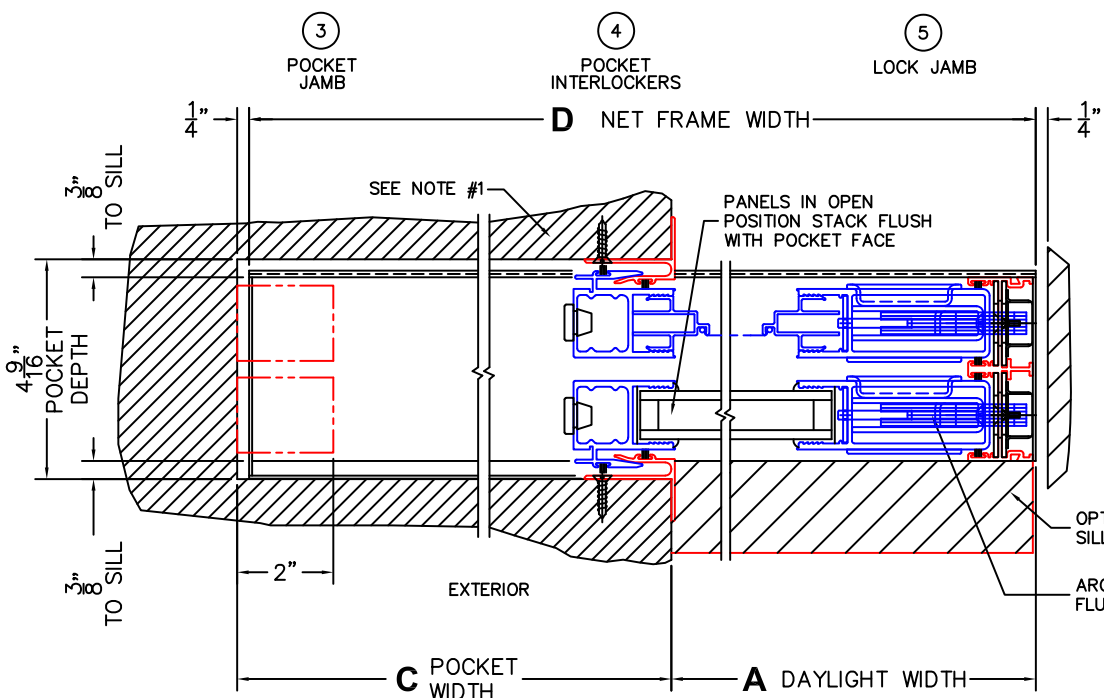

A(DAYLIGHT WIDTH)

B(NET FRAME HEIGHT)

SILL PAN HEIGHT (INTERIOR LEG)
 (3/4", 1-1/16", 1-7/16" OR 1-7/8")

CALCULATED VALUES (FLEETWOOD SUPPLIED)

C(POCKET WIDTH)

D(NET FRAME WIDTH)

NOTES:

PX DOOR SHOWN

(USE RULER TO SCALE DIMENSIONS IN INCHES)

SCALE: 1/4

- *NOTES:
 1) WHEN CONSTRUCTING POCKET NOTE THAT DAYLIGHT WIDTH DOES NOT INCLUDE 1" SET BACK FOR POST INTERLOCKER.
 2) TO ALLOW FUTURE REMOVAL OF PANEL THE INSTALLER MUST BUILD A FALSE WALL.