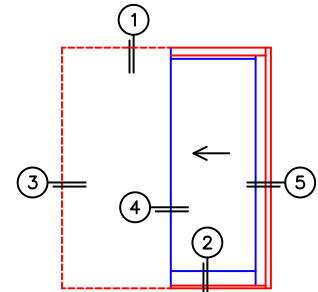

A(DAYLIGHT WIDTH)

B(NET FRAME HEIGHT)

SILL PAN HEIGHT (INTERIOR LEG)
 (3/4", 1-1/16", 1-7/16" OR 1-7/8")

CALCULATED VALUES (FLEETWOOD SUPPLIED)

C(POCKET WIDTH)

D(NET FRAME WIDTH)

NOTES:

PX DOOR SHOWN

(USE RULER TO SCALE DIMENSIONS IN INCHES)

SCALE: 1/4

- *NOTES:
 1) WHEN CONSTRUCTING POCKET NOTE THAT DAYLIGHT WIDTH DOES NOT INCLUDE 1" SET BACK FOR POST INTERLOCKER.
 2) TO ALLOW FUTURE REMOVAL OF PANEL THE INSTALLER MUST BUILD A FALSE WALL.