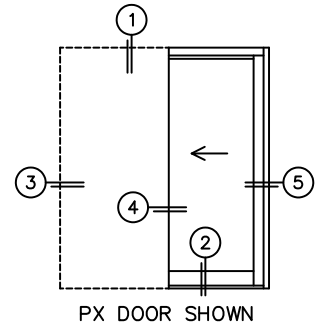

FLEETWOOD
WINDOWS & DOORS
FleetwoodUSA.com

NORWOOD 3070EX M/S
PX CUSTOM CONFIGURATION
WITH SCREENS

ORDER NO.:

ITEM NO.:

REQUIRED DEALER INFO.

A(DAYLIGHT WIDTH)

B(NET FRAME HEIGHT)

SILL PAN HEIGHT (INTERIOR LEG)
(3/4", 1-1/16", 1-7/16" OR 1-7/8")

CALCULATED VALUES (FLEETWOOD SUPPLIED)

C(POCKET WIDTH)

D(NET FRAME WIDTH)

NOTES:

(USE RULER TO SCALE DIMENSIONS IN INCHES)

SCALE: 1/4

*CAUTION: WHEN CONSTRUCTING POCKET NOTE THAT DAYLIGHT WIDTH DOES NOT INCLUDE 1" SET BACK FOR POST INTERLOCKER.