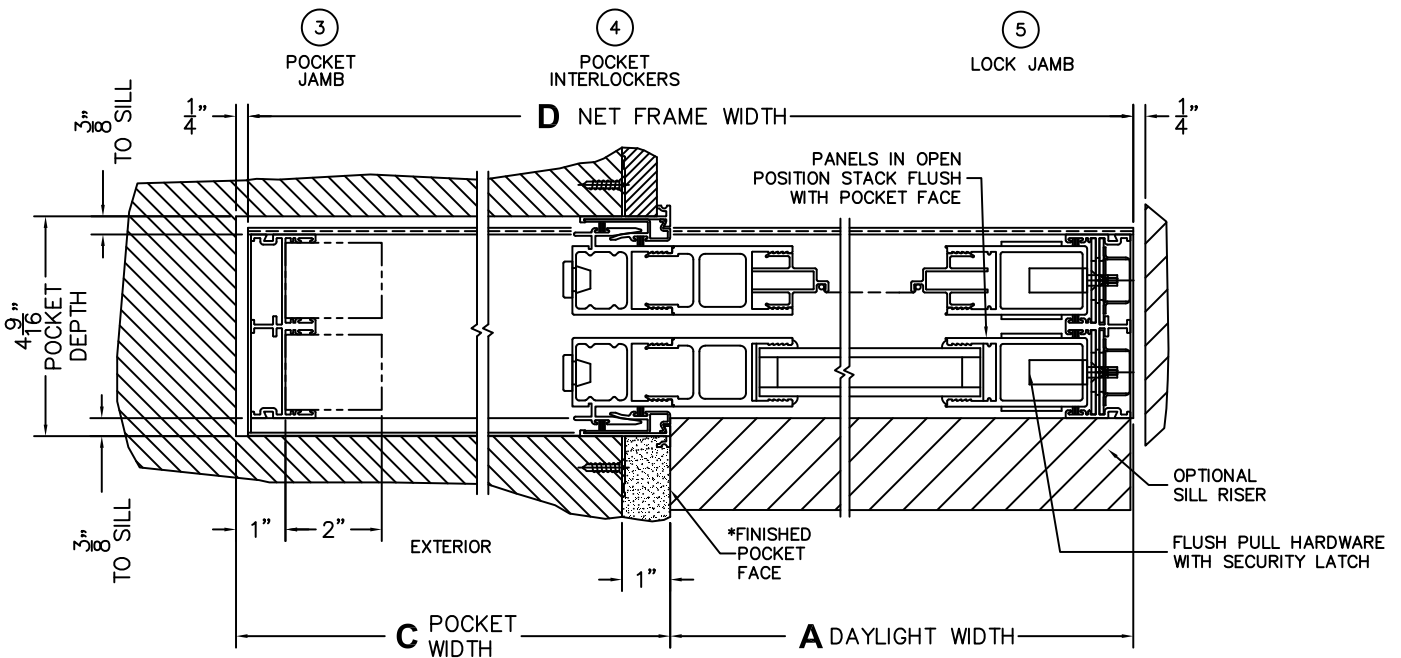

CALCULATED VALUES (FLEETWOOD SUPPLIED)

C(POCKET WIDTH)

D(NET FRAME WIDTH)

NOTES:

(USE RULER TO SCALE DIMENSIONS IN INCHES)

SCALE: 1/4

*CAUTION: WHEN CONSTRUCTING POCKET NOTE THAT DAYLIGHT WIDTH DOES NOT INCLUDE 1" SET BACK FOR POST INTERLOCKER.