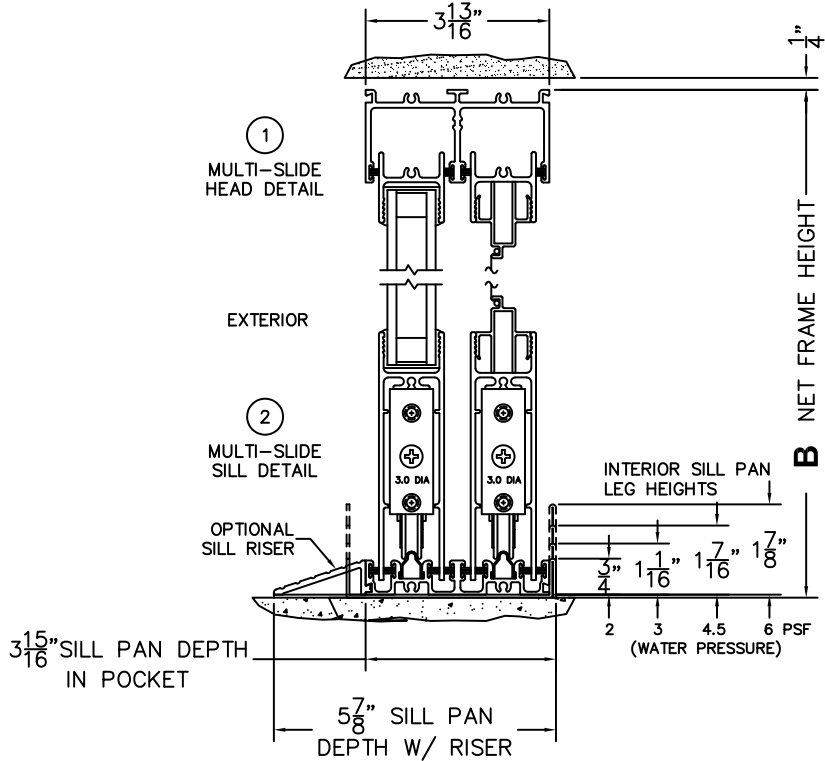

CALCULATED VALUES (FLEETWOOD SUPPLIED)

C(POCKET WIDTH)

D(NET FRAME WIDTH)

NOTES:

(USE RULER TO SCALE DIMENSIONS IN INCHES)

SCALE: 1/4

*CAUTION: WHEN CONSTRUCTING POCKET NOTE THAT DAYLIGHT WIDTH DOES NOT INCLUDE 1" SET BACK FOR POST INTERLOCKER.