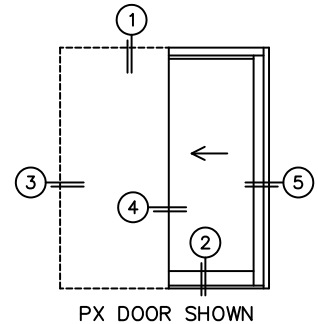

FLEETWOOD
WINDOWS & DOORS
FleetwoodUSA.com

NORWOOD 3070EX M/S
PX CUSTOM CONFIGURATION
WITH SCREENS

ORDER NO.:

ITEM NO.:

REQUIRED DEALER INFO.

A(DAYLIGHT WIDTH)

B(NET FRAME HEIGHT)

SILL PAN HEIGHT (INTERIOR LEG)
(3/4", 1-1/16", 1-7/16" OR 1-7/8")

CALCULATED VALUES (FLEETWOOD SUPPLIED)

C(POCKET WIDTH)

D(NET FRAME WIDTH)

NOTES:

(USE RULER TO SCALE DIMENSIONS IN INCHES)

SCALE: 1/4"