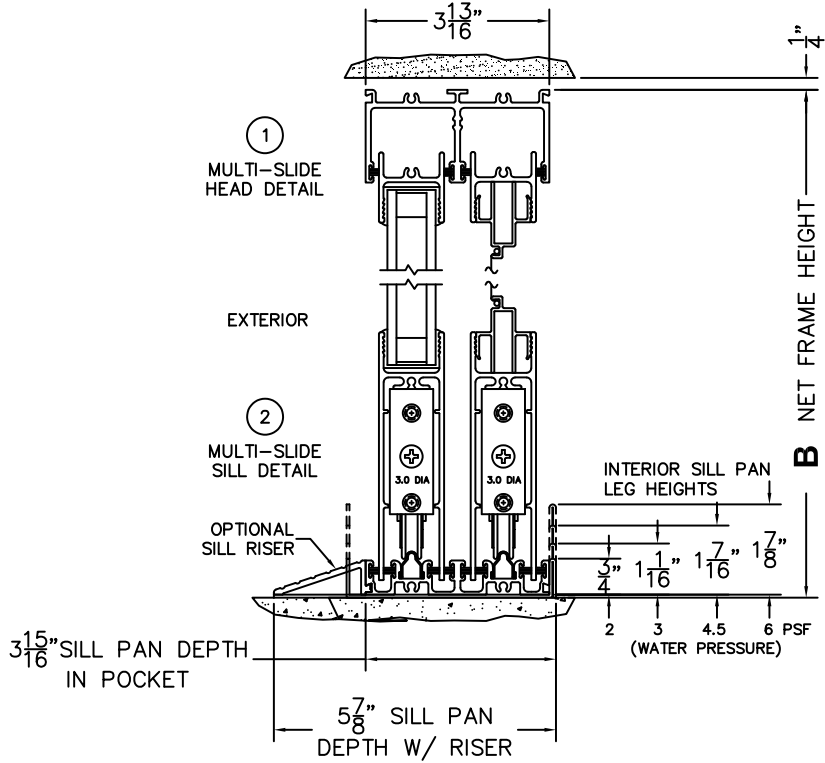

CALCULATED VALUES (FLEETWOOD SUPPLIED)

C(POCKET WIDTH)

D(NET FRAME WIDTH)

NOTES:

(USE RULER TO SCALE DIMENSIONS IN INCHES)

SCALE: 1/4

*CAUTION: WHEN CONSTRUCTING POCKET NOTE THAT DAYLIGHT WIDTH DOES NOT INCLUDE 1" SET BACK FOR POST INTERLOCKER.