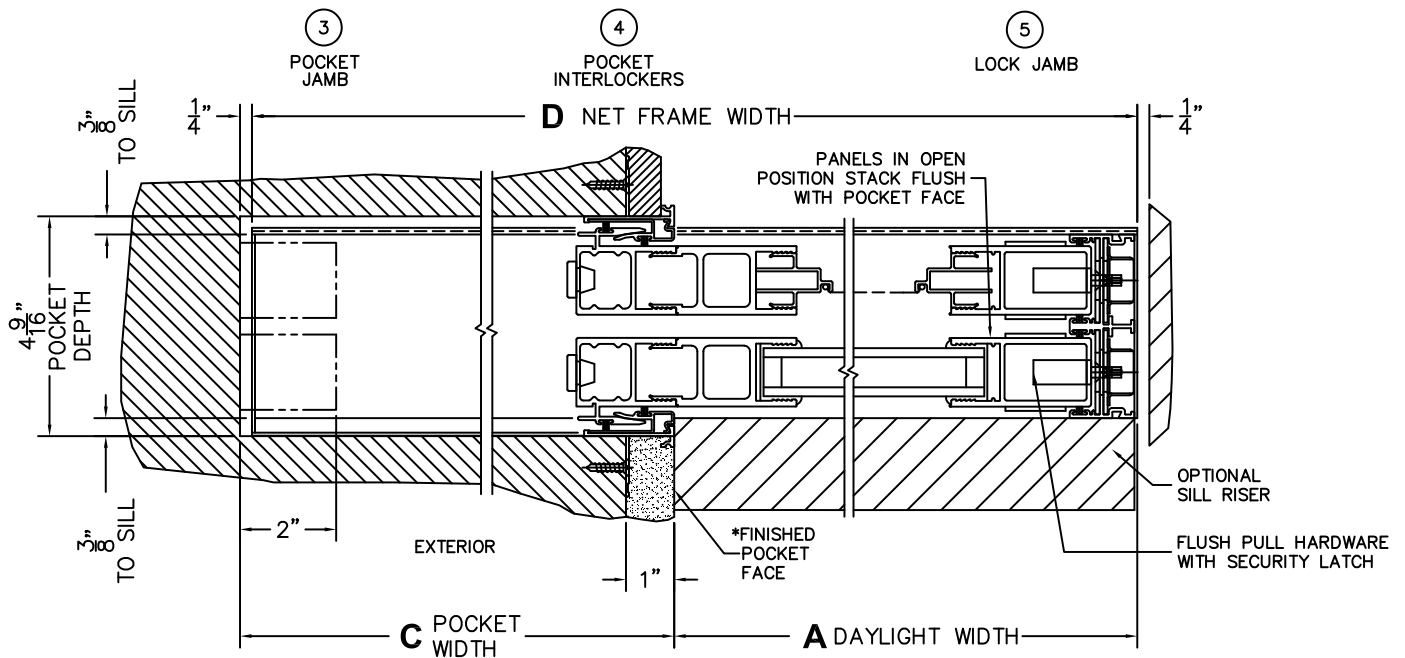

CALCULATED VALUES (FLEETWOOD SUPPLIED)

C(POCKET WIDTH)

D(NET FRAME WIDTH)

NOTES:

(USE RULER TO SCALE DIMENSIONS IN INCHES)

SCALE: 1/4

*CAUTION: WHEN CONSTRUCTING POCKET NOTE THAT DAYLIGHT WIDTH DOES NOT INCLUDE 1" SET BACK FOR POST INTERLOCKER.