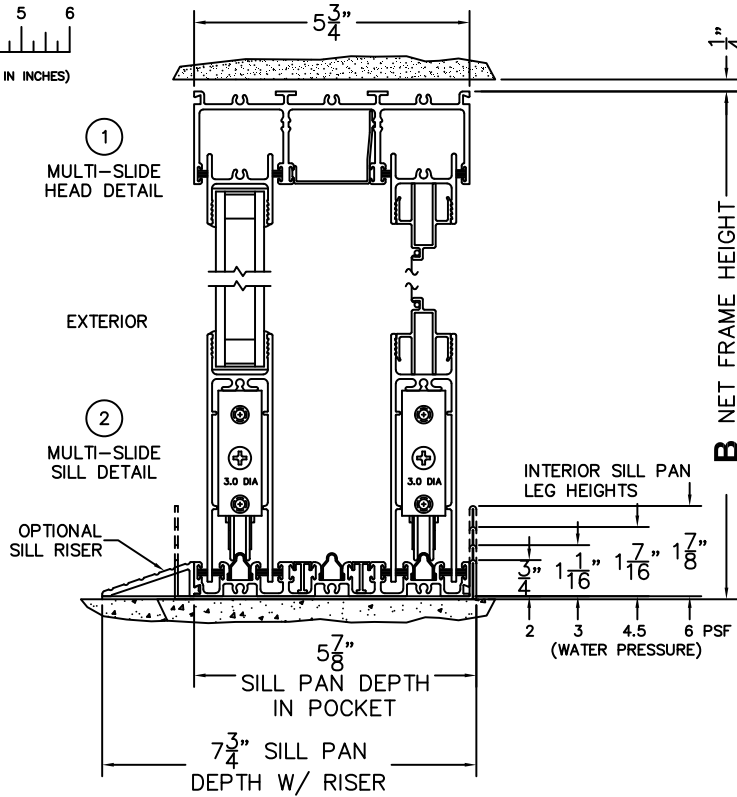

CALCULATED VALUES (FLEETWOOD SUPPLIED)

C(POCKET WIDTH)

D(NET FRAME WIDTH)

NOTES:

(USE RULER TO SCALE DIMENSIONS IN INCHES)

SCALE: 1/4

PX DOOR SHOWN

*NOTES:

- 1) WHEN CONSTRUCTING POCKET NOTE THAT DAYLIGHT WIDTH DOES NOT INCLUDE 1" SET BACK FOR POST INTERLOCKER.
- 2) TO ALLOW FUTURE REMOVAL OF PANEL THE INSTALLER MUST BUILD A FALSE WALL.