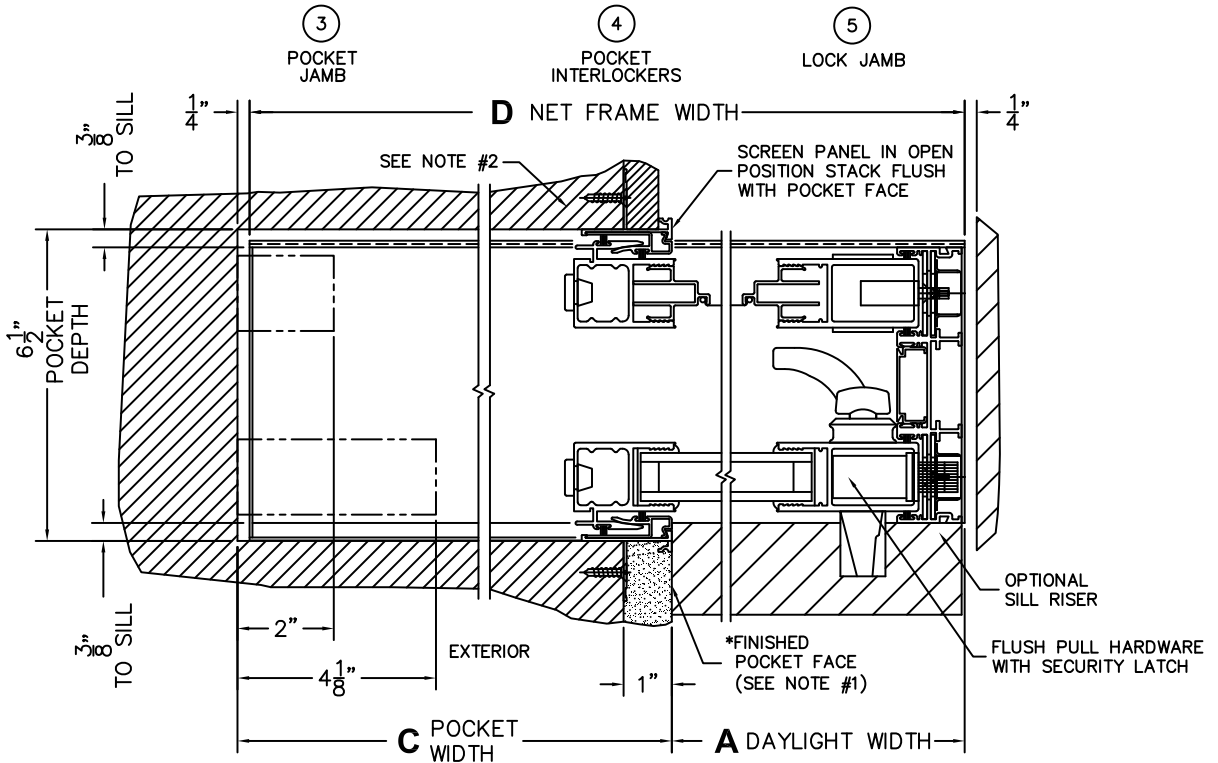

CALCULATED VALUES (FLEETWOOD SUPPLIED)

C(POCKET WIDTH)

D(NET FRAME WIDTH)

NOTES:

(USE RULER TO SCALE DIMENSIONS IN INCHES)

SCALE: 1/4

PX DOOR SHOWN

*NOTES:

- 1) WHEN CONSTRUCTING POCKET NOTE THAT DAYLIGHT WIDTH DOES NOT INCLUDE 1" SET BACK FOR POST INTERLOCKER.
- 2) TO ALLOW FUTURE REMOVAL OF PANEL THE INSTALLER MUST BUILD A FALSE WALL.