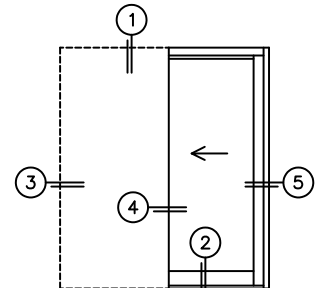

CALCULATED VALUES (FLEETWOOD SUPPLIED)

C(POCKET WIDTH)

D(NET FRAME WIDTH)

NOTES:

(USE RULER TO SCALE DIMENSIONS IN INCHES)

SCALE: 1/4

PX DOOR SHOWN

*NOTES:

- 1) WHEN CONSTRUCTING POCKET NOTE THAT DAYLIGHT WIDTH DOES NOT INCLUDE 1" SET BACK FOR POST INTERLOCKER.
- 2) TO ALLOW FUTURE REMOVAL OF PANEL THE INSTALLER MUST BUILD A FALSE WALL.