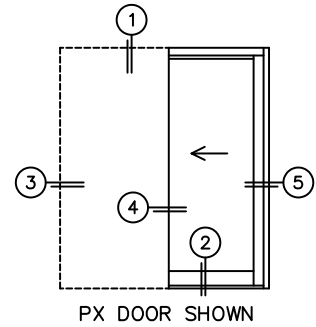

FLEETWOOD
WINDOWS & DOORS
FleetwoodUSA.com

NORWOOD 3070EX M/S
PX STANDARD CONFIGURATION
WITH SCREENS

ORDER NO.:

ITEM NO.:

REQUIRED DEALER INFO.

A(DAYLIGHT WIDTH)

B(NET FRAME HEIGHT)

SILL PAN HEIGHT (INTERIOR LEG)
(3/4", 1-1/16", 1-7/16" OR 1-7/8")

CALCULATED VALUES (FLEETWOOD SUPPLIED)

C(POCKET WIDTH)

D(NET FRAME WIDTH)

NOTES:

(USE RULER TO SCALE DIMENSIONS IN INCHES)

SCALE: 1/4

- *NOTES:
- 1) WHEN CONSTRUCTING POCKET NOTE THAT DAYLIGHT WIDTH DOES NOT INCLUDE 1" SET BACK FOR POST INTERLOCKER.
 - 2) TO ALLOW FUTURE REMOVAL OF PANEL THE INSTALLER MUST BUILD A FALSE WALL.