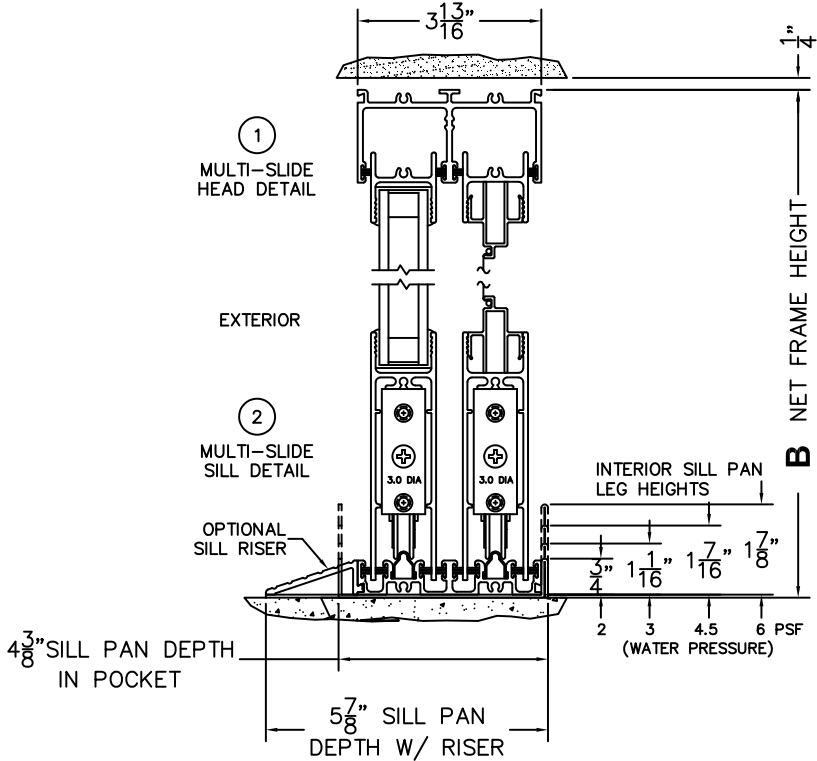

CALCULATED VALUES (FLEETWOOD SUPPLIED)

C(POCKET WIDTH)

D(NET FRAME WIDTH)

NOTES:

(USE RULER TO SCALE DIMENSIONS IN INCHES)

SCALE: 1/4

- *NOTES:
- 1) WHEN CONSTRUCTING POCKET NOTE THAT DAYLIGHT WIDTH DOES NOT INCLUDE 1" SET BACK FOR POST INTERLOCKER.
 - 2) TO ALLOW FUTURE REMOVAL OF PANEL THE INSTALLER MUST BUILD A FALSE WALL.