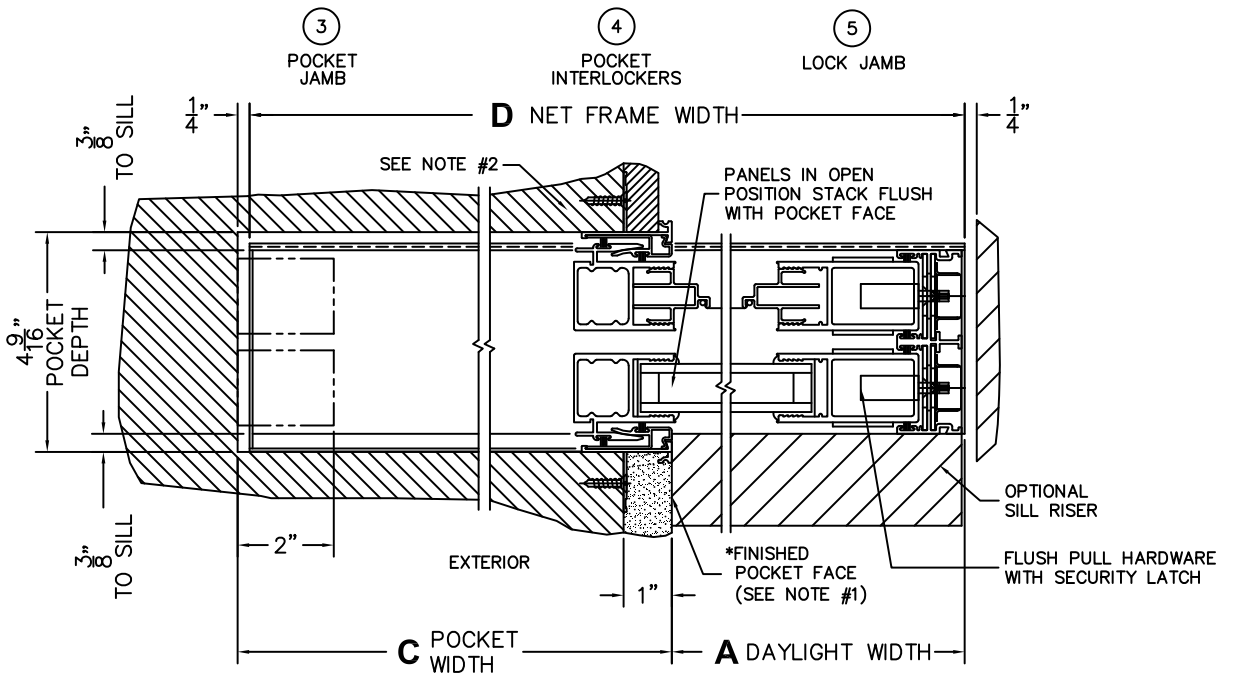

CALCULATED VALUES (FLEETWOOD SUPPLIED)

C(POCKET WIDTH)

D(NET FRAME WIDTH)

NOTES:

(USE RULER TO SCALE DIMENSIONS IN INCHES)

SCALE: 1/4

- *NOTES:
- 1) WHEN CONSTRUCTING POCKET NOTE THAT DAYLIGHT WIDTH DOES NOT INCLUDE 1" SET BACK FOR POST INTERLOCKER.
 - 2) TO ALLOW FUTURE REMOVAL OF PANEL THE INSTALLER MUST BUILD A FALSE WALL.