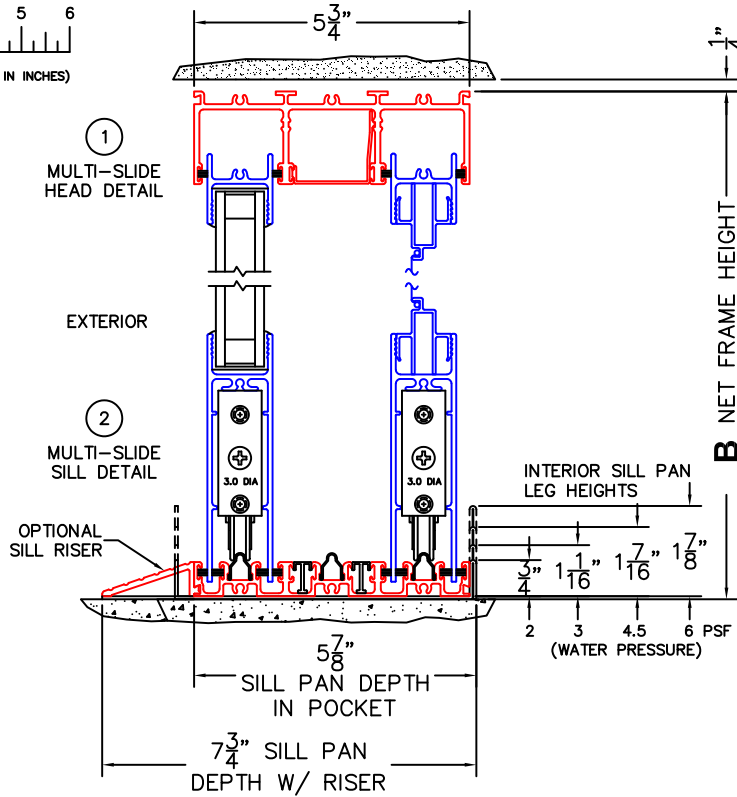

CALCULATED VALUES (FLEETWOOD SUPPLIED)

C(POCKET WIDTH)

D(NET FRAME WIDTH)

NOTES:

PX DOOR SHOWN

(USE RULER TO SCALE DIMENSIONS IN INCHES)

SCALE: 1/4

- *NOTES:
1) WHEN CONSTRUCTING POCKET NOTE THAT DAYLIGHT WIDTH DOES NOT INCLUDE 1" SET BACK FOR POST INTERLOCKER.
2) TO ALLOW FUTURE REMOVAL OF PANEL THE INSTALLER MUST BUILD A FALSE WALL.