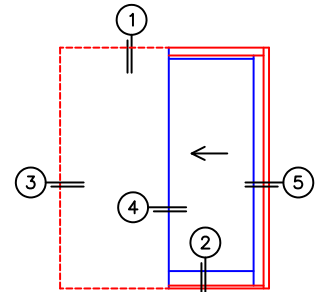

FLEETWOOD
WINDOWS & DOORS
FleetwoodUSA.com

NORWOOD 3070EX M/S
PX CUSTOM CONFIGURATION
WITH SCREENS

ORDER NO.:

ITEM NO.:

REQUIRED DEALER INFO.

A(DAYLIGHT WIDTH)

B(NET FRAME HEIGHT)

SILL PAN HEIGHT (INTERIOR LEG)
(3/4", 1-1/16", 1-7/16" OR 1-7/8")

CALCULATED VALUES (FLEETWOOD SUPPLIED)

C(POCKET WIDTH)

D(NET FRAME WIDTH)

NOTES:

PX DOOR SHOWN

(USE RULER TO SCALE DIMENSIONS IN INCHES)

SCALE: 1/4

- *NOTES:
1) WHEN CONSTRUCTING POCKET NOTE THAT DAYLIGHT WIDTH DOES NOT INCLUDE 1" SET BACK FOR POST INTERLOCKER.
2) TO ALLOW FUTURE REMOVAL OF PANEL THE INSTALLER MUST BUILD A FALSE WALL.