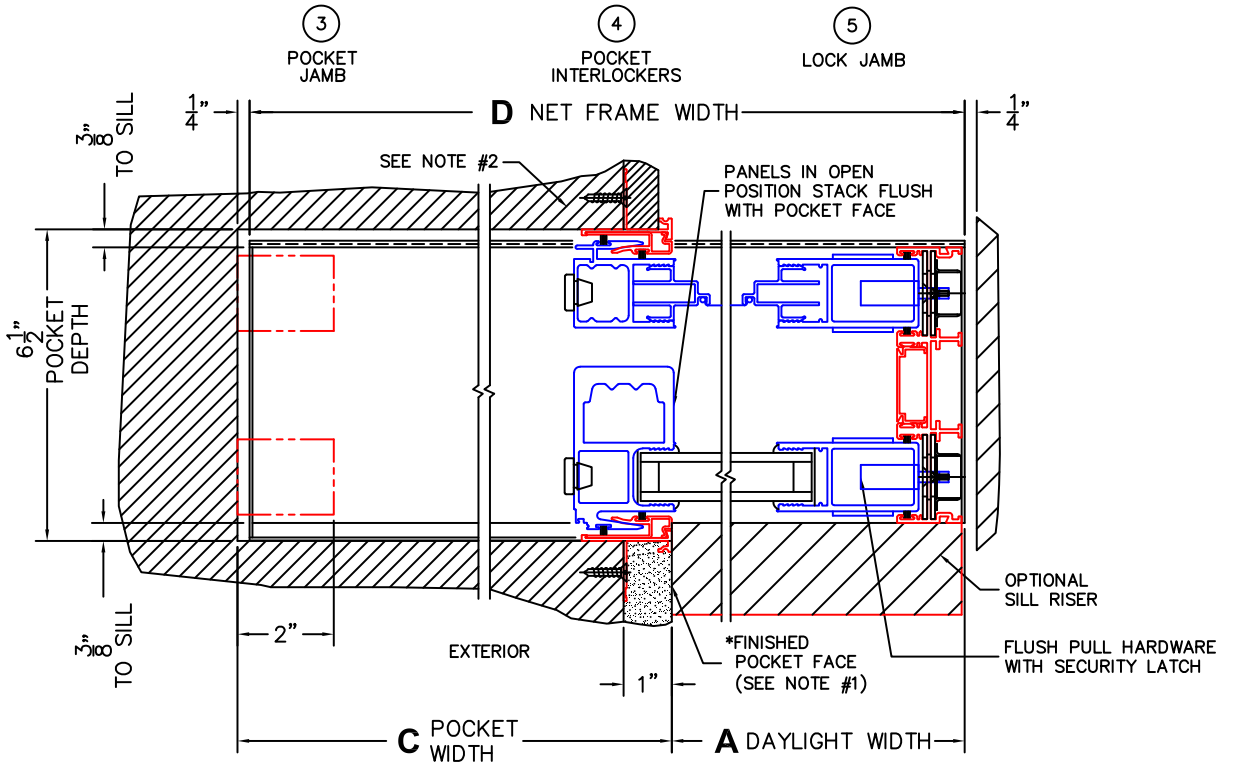

FLEETWOOD
WINDOWS & DOORS
FleetwoodUSA.com

NORWOOD 3070EX M/S
PX CUSTOM CONFIGURATION
WITH SCREENS

ORDER NO.:

ITEM NO.:

REQUIRED DEALER INFO.

A(DAYLIGHT WIDTH)

B(NET FRAME HEIGHT)

SILL PAN HEIGHT (INTERIOR LEG)
(3/4", 1-1/16", 1-7/16" OR 1-7/8")

CALCULATED VALUES (FLEETWOOD SUPPLIED)

C(POCKET WIDTH)

D(NET FRAME WIDTH)

NOTES:

PX DOOR SHOWN

(USE RULER TO SCALE DIMENSIONS IN INCHES)

SCALE: 1/4

- *NOTES:
1) WHEN CONSTRUCTING POCKET NOTE THAT DAYLIGHT WIDTH DOES NOT INCLUDE 1" SET BACK FOR POST INTERLOCKER.
2) TO ALLOW FUTURE REMOVAL OF PANEL THE INSTALLER MUST BUILD A FALSE WALL.