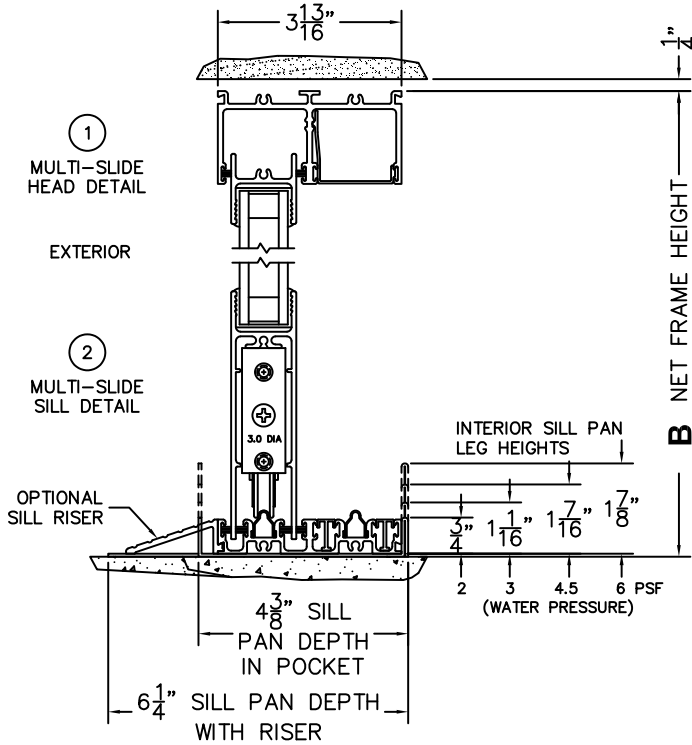

CALCULATED VALUES (FLEETWOOD SUPPLIED)

C(POCKET WIDTH)

D(NET FRAME WIDTH)

NOTES:

(USE RULER TO SCALE DIMENSIONS IN INCHES)

SCALE: 1/4

PX DOOR SHOWN

*NOTES:

- 1) WHEN CONSTRUCTING POCKET NOTE THAT DAYLIGHT WIDTH DOES NOT INCLUDE 1" SET BACK FOR POST INTERLOCKER.
- 2) TO ALLOW FUTURE REMOVAL OF PANEL THE INSTALLER MUST BUILD A FALSE WALL.