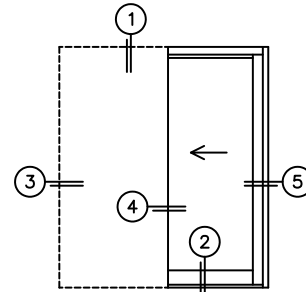

CALCULATED VALUES (FLEETWOOD SUPPLIED)

C(POCKET WIDTH)

D(NET FRAME WIDTH)

NOTES:

(USE RULER TO SCALE DIMENSIONS IN INCHES)

SCALE: 1/4

PX DOOR SHOWN

*NOTES:

- 1) WHEN CONSTRUCTING POCKET NOTE THAT DAYLIGHT WIDTH DOES NOT INCLUDE 1" SET BACK FOR POST INTERLOCKER.
- 2) TO ALLOW FUTURE REMOVAL OF PANEL THE INSTALLER MUST BUILD A FALSE WALL.