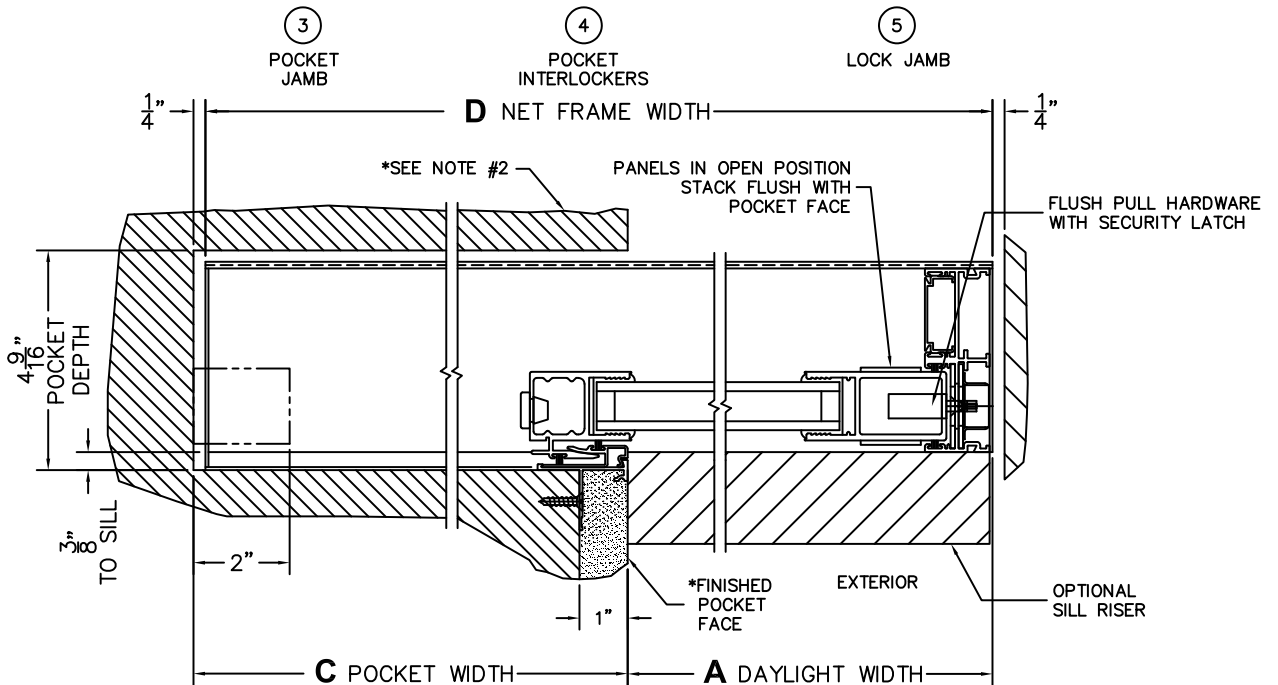

CALCULATED VALUES (FLEETWOOD SUPPLIED)

C(POCKET WIDTH)

D(NET FRAME WIDTH)

NOTES:

(USE RULER TO SCALE DIMENSIONS IN INCHES)

SCALE: 1/4

PX DOOR SHOWN

*NOTES:

- 1) WHEN CONSTRUCTING POCKET NOTE THAT DAYLIGHT WIDTH DOES NOT INCLUDE 1" SET BACK FOR POST INTERLOCKER.
- 2) TO ALLOW FUTURE REMOVAL OF PANEL THE INSTALLER MUST BUILD A FALSE WALL.