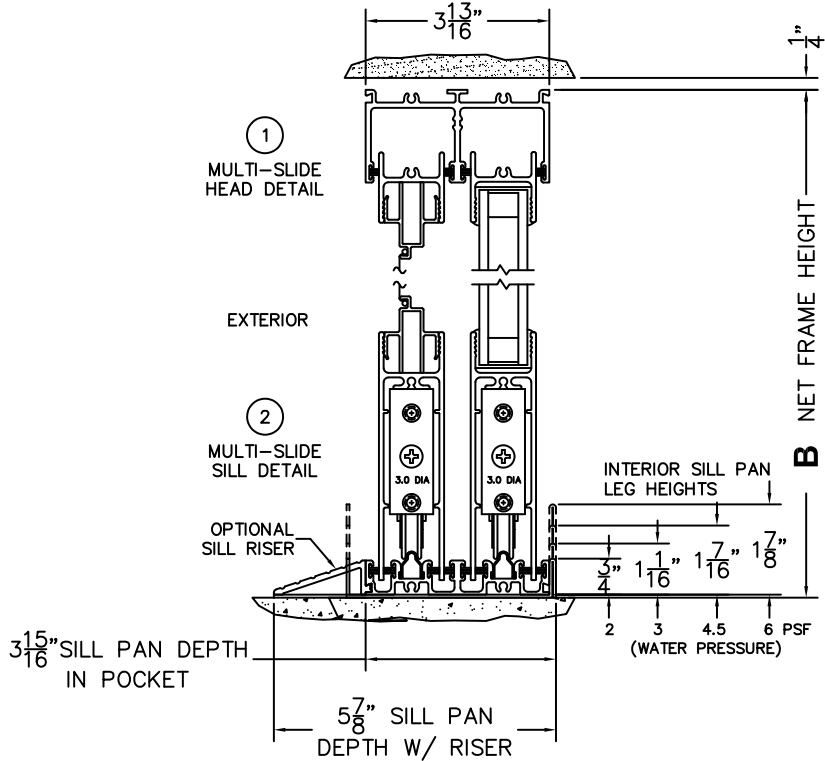

CALCULATED VALUES (FLEETWOOD SUPPLIED)

C(POCKET WIDTH)

D(NET FRAME WIDTH)

NOTES:

(USE RULER TO SCALE DIMENSIONS IN INCHES)

SCALE: 1/4

*NOTES:

- 1) WHEN CONSTRUCTING POCKET NOTE THAT DAYLIGHT WIDTH DOES NOT INCLUDE 1" SET BACK FOR POST INTERLOCKER.
- 2) TO ALLOW FUTURE REMOVAL OF PANEL THE INSTALLER MUST BUILD A FALSE WALL.