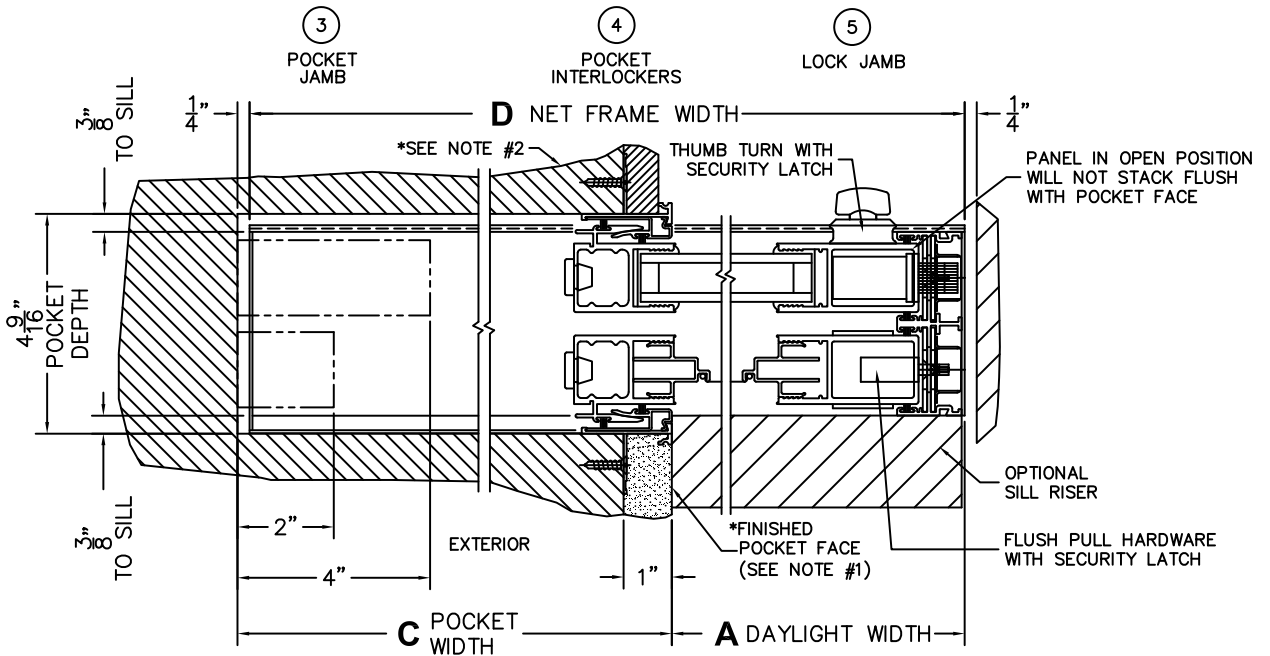

CALCULATED VALUES (FLEETWOOD SUPPLIED)

C(POCKET WIDTH)

D(NET FRAME WIDTH)

NOTES:

(USE RULER TO SCALE DIMENSIONS IN INCHES)

SCALE: 1/4

*NOTES:

- 1) WHEN CONSTRUCTING POCKET NOTE THAT DAYLIGHT WIDTH DOES NOT INCLUDE 1" SET BACK FOR POST INTERLOCKER.
- 2) TO ALLOW FUTURE REMOVAL OF PANEL THE INSTALLER MUST BUILD A FALSE WALL.