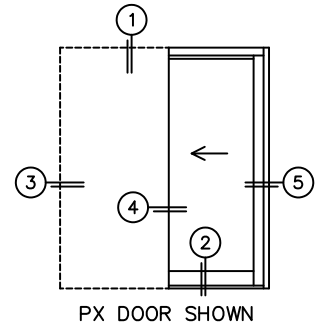

FLEETWOOD
WINDOWS & DOORS
FleetwoodUSA.com

NORWOOD 3070EX M/S
PX CUSTOM CONFIGURATION
WITH SCREENS

ORDER NO.:

ITEM NO.:

REQUIRED DEALER INFO.

A(DAYLIGHT WIDTH)

B(NET FRAME HEIGHT)

SILL PAN HEIGHT(INTERIOR LEG)
(3/4", 1-1/16", 1-7/16" OR 1-7/8")

CALCULATED VALUES (FLEETWOOD SUPPLIED)

C(POCKET WIDTH)

D(NET FRAME WIDTH)

NOTES:

(USE RULER TO SCALE DIMENSIONS IN INCHES)

SCALE: 1/4

*NOTES:

- 1) WHEN CONSTRUCTING POCKET NOTE THAT DAYLIGHT WIDTH DOES NOT INCLUDE 1" SET BACK FOR POST INTERLOCKER.
- 2) TO ALLOW FUTURE REMOVAL OF PANEL THE INSTALLER MUST BUILD A FALSE WALL.