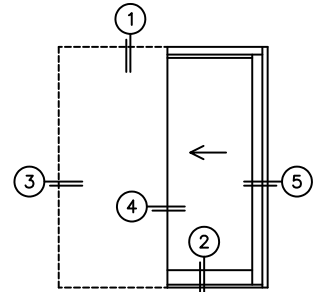

CALCULATED VALUES (FLEETWOOD SUPPLIED)

C(POCKET WIDTH)

D(NET FRAME WIDTH)

NOTES:

(USE RULER TO SCALE DIMENSIONS IN INCHES)

SCALE: 1/4

PX DOOR SHOWN

*CAUTION: WHEN CONSTRUCTING POCKET, NOTE THAT DAYLIGHT WIDTH DOES NOT INCLUDE 1" SET BACK FOR POST INTERLOCKER.