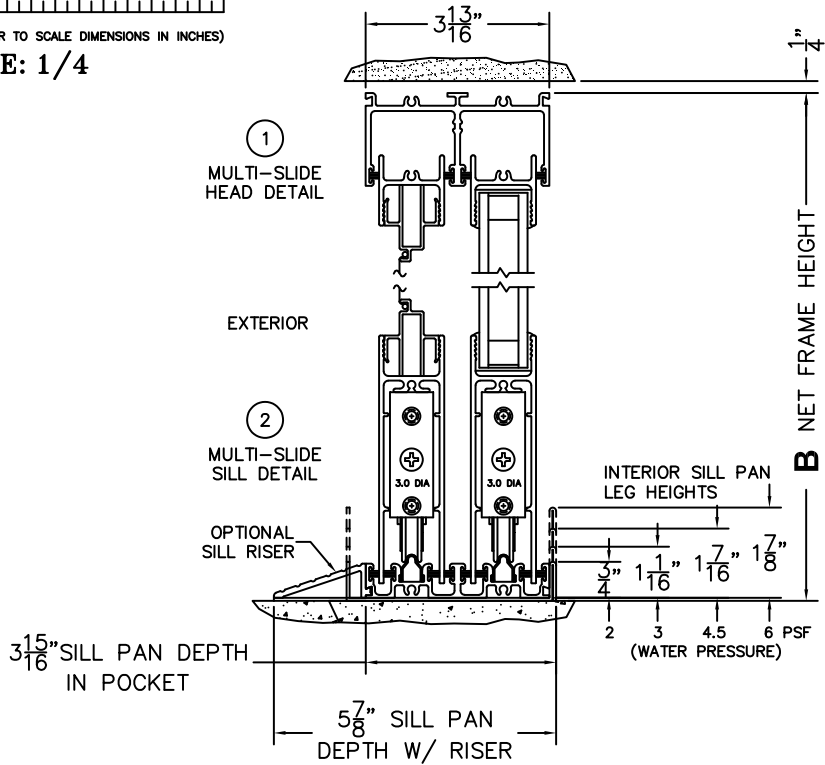

CALCULATED VALUES (FLEETWOOD SUPPLIED)

C(POCKET WIDTH)

D(NET FRAME WIDTH)

NOTES:

(USE RULER TO SCALE DIMENSIONS IN INCHES)

SCALE: 1/4

PX DOOR SHOWN

*CAUTION: WHEN CONSTRUCTING POCKET, NOTE THAT DAYLIGHT WIDTH DOES NOT INCLUDE 1" SET BACK FOR POST INTERLOCKER.