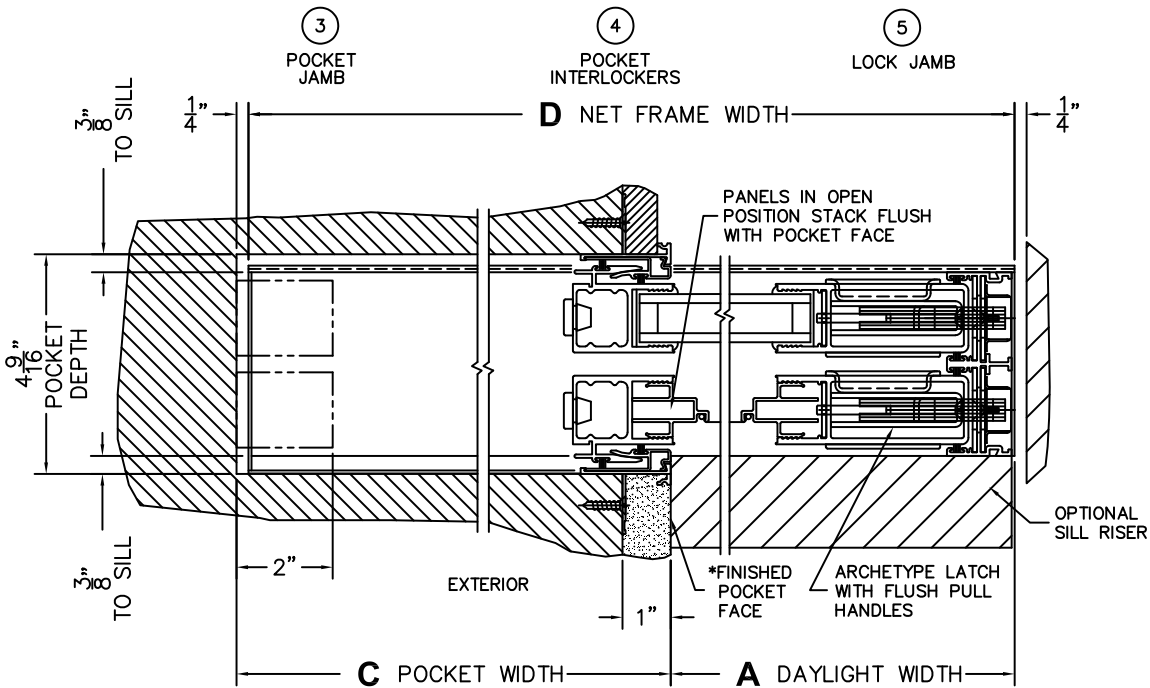

CALCULATED VALUES (FLEETWOOD SUPPLIED)

C(POCKET WIDTH)

D(NET FRAME WIDTH)

NOTES:

(USE RULER TO SCALE DIMENSIONS IN INCHES)

SCALE: 1/4

PX DOOR SHOWN

*CAUTION: WHEN CONSTRUCTING POCKET, NOTE THAT DAYLIGHT WIDTH DOES NOT INCLUDE 1" SET BACK FOR POST INTERLOCKER.