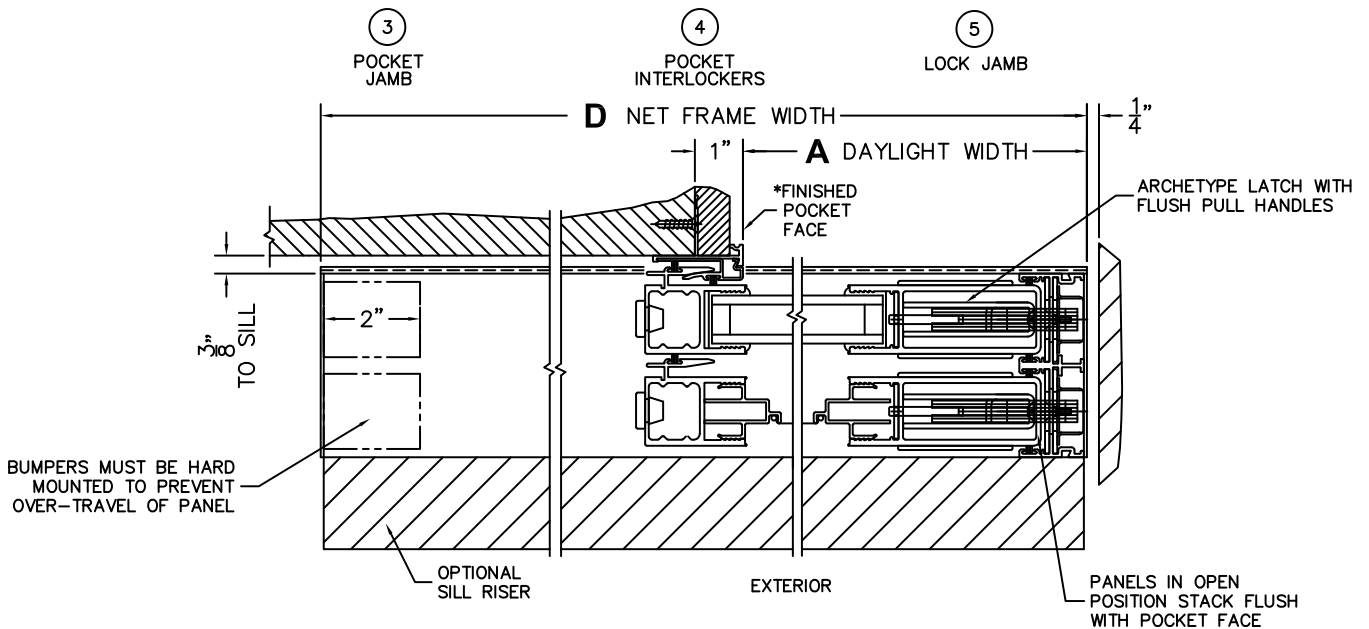

CALCULATED VALUES (FLEETWOOD SUPPLIED)

C(POCKET WIDTH)

N/A

D(NET FRAME WIDTH)

NOTES:

(USE RULER TO SCALE DIMENSIONS IN INCHES)

SCALE: 1/4

PX DOOR SHOWN

*CAUTION: WHEN CONSTRUCTING POCKET NOTE THAT DAYLIGHT WIDTH DOES NOT INCLUDE 1" SET BACK FOR POST INTERLOCKER.