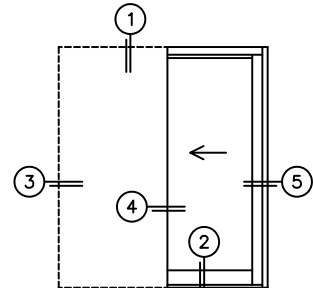

CALCULATED VALUES (FLEETWOOD SUPPLIED)

C(POCKET WIDTH)

N/A

D(NET FRAME WIDTH)

NOTES:

(USE RULER TO SCALE DIMENSIONS IN INCHES)

SCALE: 1/4

PX DOOR SHOWN

*CAUTION: WHEN CONSTRUCTING POCKET NOTE THAT DAYLIGHT WIDTH DOES NOT INCLUDE 1" SET BACK FOR POST INTERLOCKER.