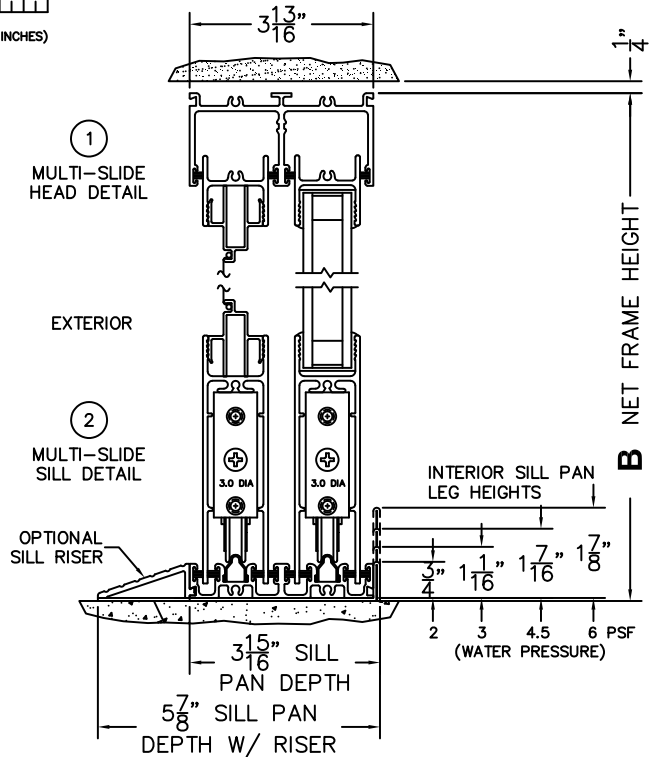

CALCULATED VALUES (FLEETWOOD SUPPLIED)

C(POCKET WIDTH)

N/A

D(NET FRAME WIDTH)

NOTES:

(USE RULER TO SCALE DIMENSIONS IN INCHES)

SCALE: 1/4

PX DOOR SHOWN

*CAUTION: WHEN CONSTRUCTING POCKET NOTE THAT DAYLIGHT WIDTH DOES NOT INCLUDE 1" SET BACK FOR POST INTERLOCKER.