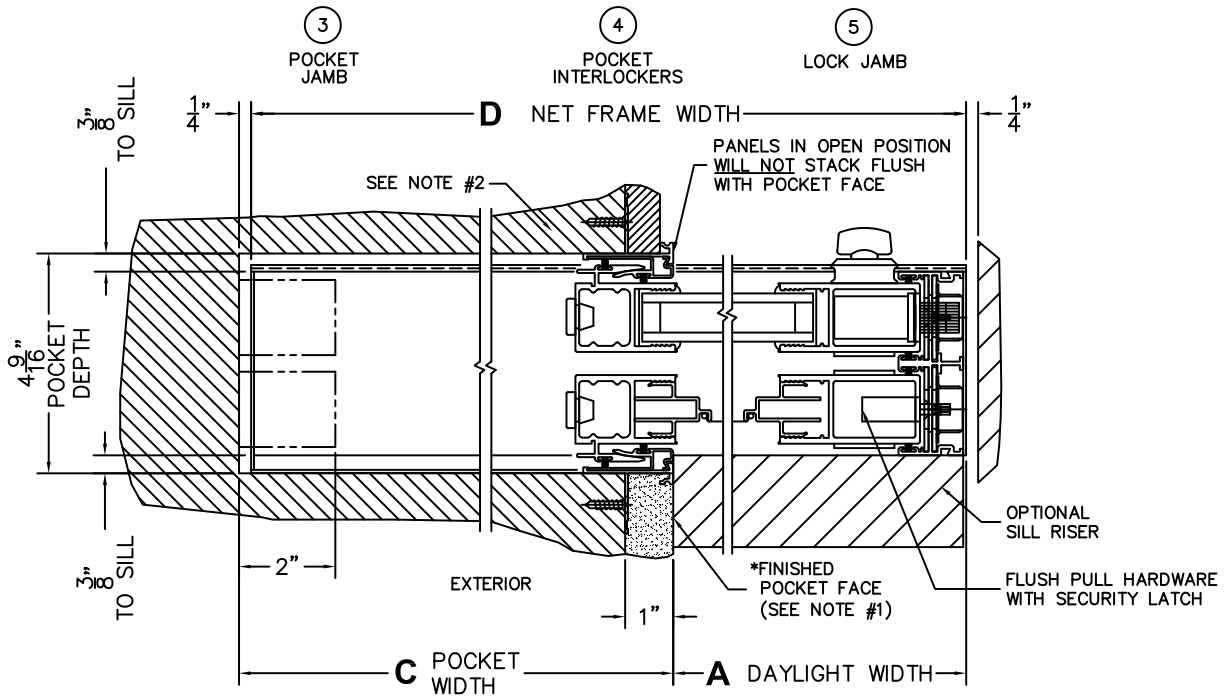

CALCULATED VALUES (FLEETWOOD SUPPLIED)

C(POCKET WIDTH)

D(NET FRAME WIDTH)

NOTES:

(USE RULER TO SCALE DIMENSIONS IN INCHES)

SCALE: 1/4

*NOTES:

- 1) WHEN CONSTRUCTING POCKET NOTE THAT DAYLIGHT WIDTH DOES NOT INCLUDE 1" SET BACK FOR POST INTERLOCKER.
- 2) TO ALLOW FUTURE REMOVAL OF PANEL THE INSTALLER MUST BUILD A FALSE WALL.