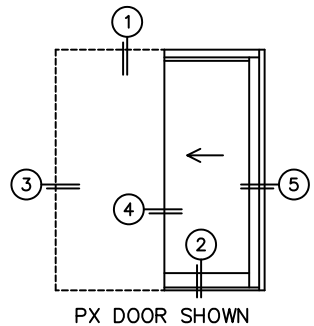

CALCULATED VALUES (FLEETWOOD SUPPLIED)

C(POCKET WIDTH)

D(NET FRAME WIDTH)

NOTES:

(USE RULER TO SCALE DIMENSIONS IN INCHES)

SCALE: 1/4

*NOTES:

- 1) WHEN CONSTRUCTING POCKET NOTE THAT DAYLIGHT WIDTH DOES NOT INCLUDE 1" SET BACK FOR POST INTERLOCKER.
- 2) TO ALLOW FUTURE REMOVAL OF PANEL THE INSTALLER MUST BUILD A FALSE WALL.