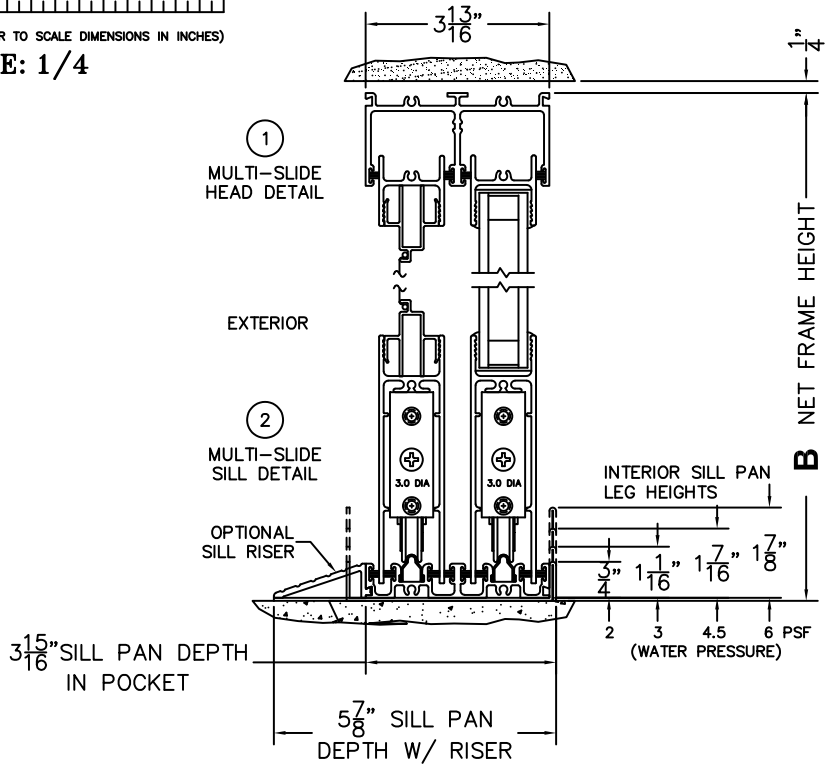

CALCULATED VALUES (FLEETWOOD SUPPLIED)

C(POCKET WIDTH)

D(NET FRAME WIDTH)

NOTES:

(USE RULER TO SCALE DIMENSIONS IN INCHES)

SCALE: 1/4

*NOTES:

- 1) WHEN CONSTRUCTING POCKET NOTE THAT DAYLIGHT WIDTH DOES NOT INCLUDE 1" SET BACK FOR POST INTERLOCKER.
- 2) TO ALLOW FUTURE REMOVAL OF PANEL THE INSTALLER MUST BUILD A FALSE WALL.