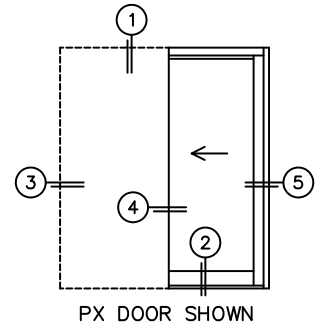

FLEETWOOD
WINDOWS & DOORS
FleetwoodUSA.com

NORWOOD 3070EX M/S
PX CUSTOM CONFIGURATION
WITH SCREENS

ORDER NO.:

ITEM NO.:

REQUIRED DEALER INFO.

A(DAYLIGHT WIDTH)

B(NET FRAME HEIGHT)

SILL PAN HEIGHT (INTERIOR LEG)
(3/4", 1-1/16", 1-7/16" OR 1-7/8")

CALCULATED VALUES (FLEETWOOD SUPPLIED)

C(POCKET WIDTH)

D(NET FRAME WIDTH)

NOTES:

(USE RULER TO SCALE DIMENSIONS IN INCHES)

SCALE: 1/4

*CAUTION: WHEN CONSTRUCTING POCKET NOTE THAT DAYLIGHT WIDTH DOES NOT INCLUDE 1" SET BACK FOR POST INTERLOCKER.