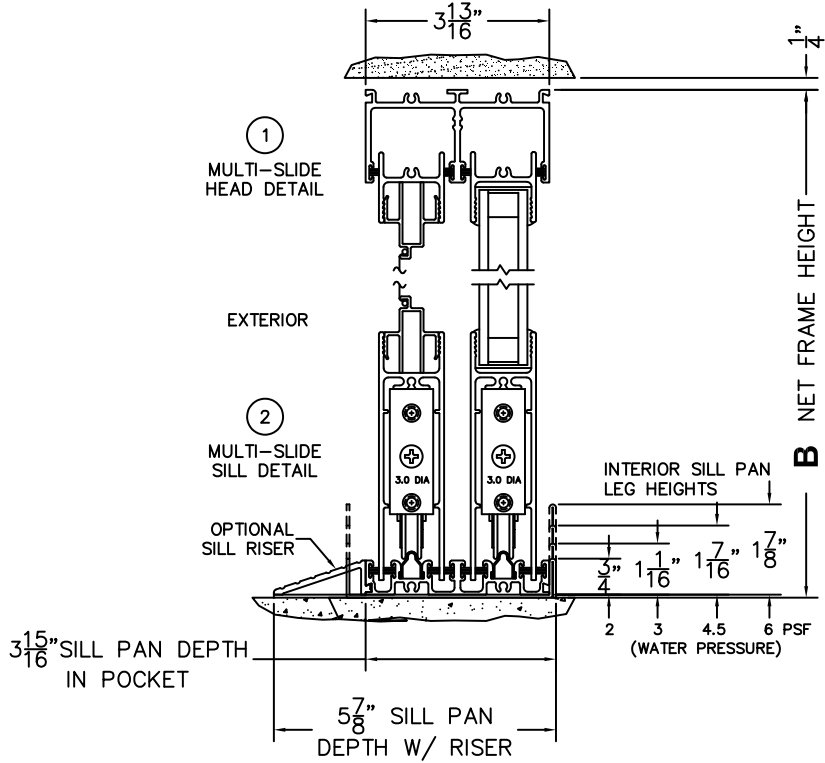

CALCULATED VALUES (FLEETWOOD SUPPLIED)

C(POCKET WIDTH)

D(NET FRAME WIDTH)

NOTES:

(USE RULER TO SCALE DIMENSIONS IN INCHES)

SCALE: 1/4

*CAUTION: WHEN CONSTRUCTING POCKET NOTE THAT DAYLIGHT WIDTH DOES NOT INCLUDE 1" SET BACK FOR POST INTERLOCKER.