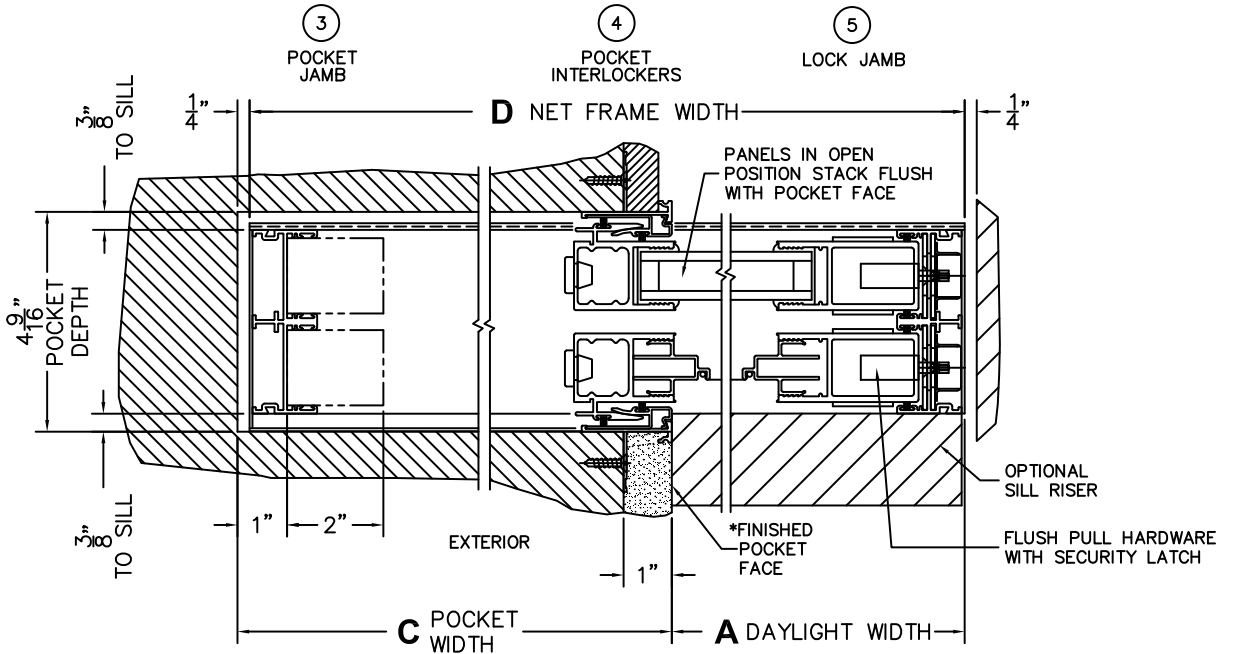

CALCULATED VALUES (FLEETWOOD SUPPLIED)

C(POCKET WIDTH)

D(NET FRAME WIDTH)

NOTES:

(USE RULER TO SCALE DIMENSIONS IN INCHES)

SCALE: 1/4

*CAUTION: WHEN CONSTRUCTING POCKET NOTE THAT DAYLIGHT WIDTH DOES NOT INCLUDE 1" SET BACK FOR POST INTERLOCKER.