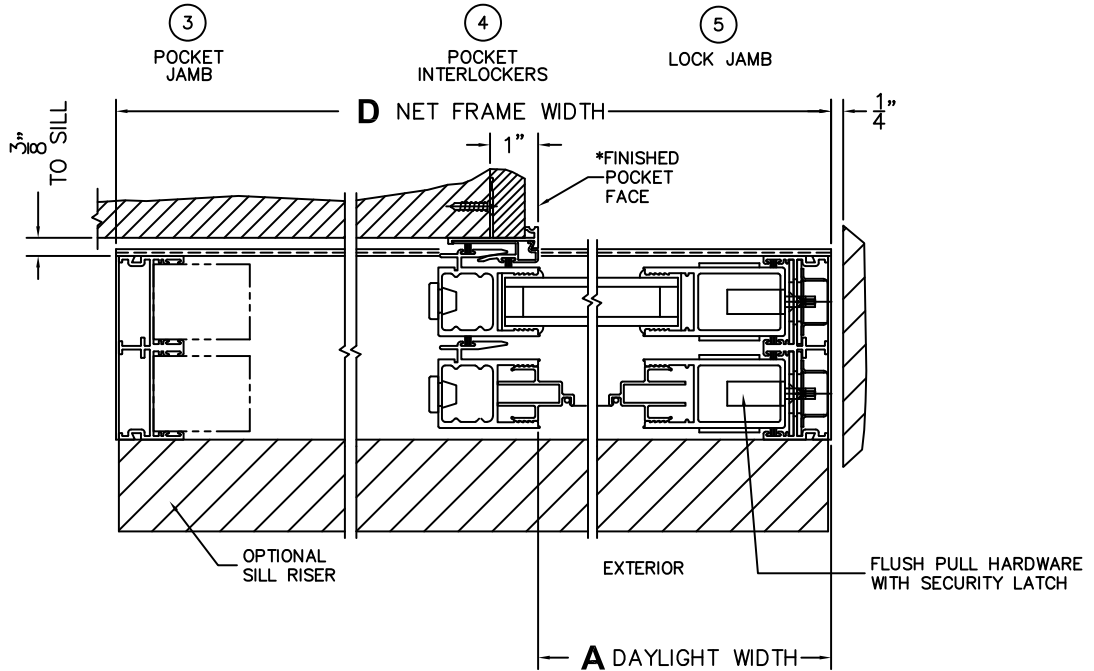

CALCULATED VALUES (FLEETWOOD SUPPLIED)

C(POCKET WIDTH)

N/A

D(NET FRAME WIDTH)

NOTES:

(USE RULER TO SCALE DIMENSIONS IN INCHES)

SCALE: 1/4

*CAUTION: WHEN CONSTRUCTING POCKET NOTE THAT DAYLIGHT WIDTH DOES NOT INCLUDE 1" SET BACK FOR POST INTERLOCKER.