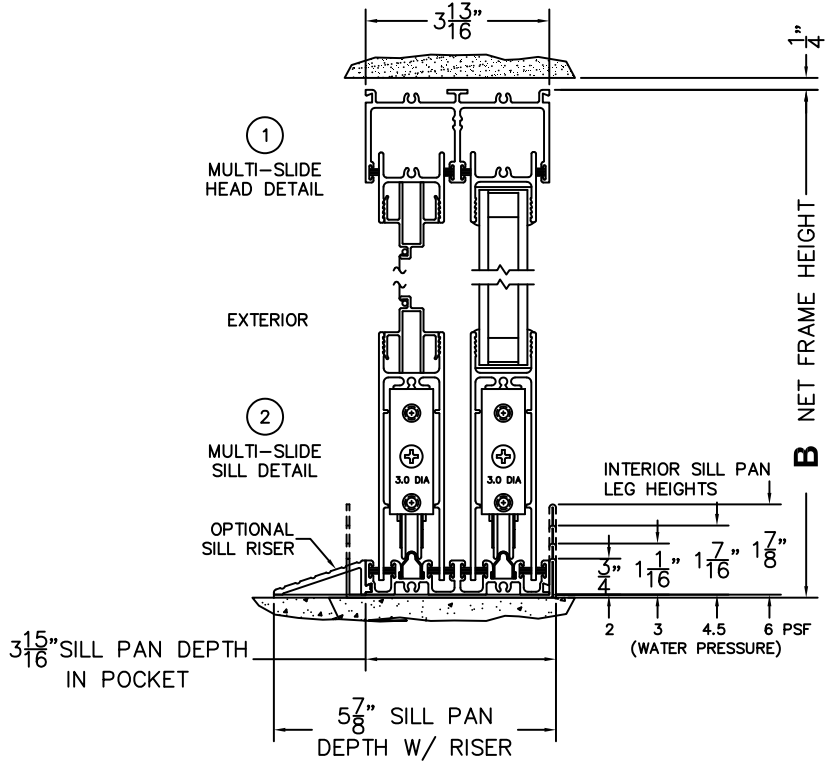

CALCULATED VALUES (FLEETWOOD SUPPLIED)

C(POCKET WIDTH)

N/A

D(NET FRAME WIDTH)

NOTES:

(USE RULER TO SCALE DIMENSIONS IN INCHES)

SCALE: 1/4

*CAUTION: WHEN CONSTRUCTING POCKET NOTE THAT DAYLIGHT WIDTH DOES NOT INCLUDE 1" SET BACK FOR POST INTERLOCKER.