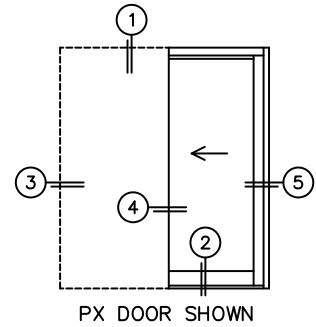

FLEETWOOD
WINDOWS & DOORS
FleetwoodUSA.com

NORWOOD 3070EX M/S
PX CUSTOM CONFIGURATION
WITH SCREENS

ORDER NO.:

ITEM NO.:

REQUIRED DEALER INFO.

A(DAYLIGHT WIDTH)

B(NET FRAME HEIGHT)

SILL PAN HEIGHT (INTERIOR LEG)
(3/4", 1-1/16", 1-7/16" OR 1-7/8")

CALCULATED VALUES (FLEETWOOD SUPPLIED)

C(POCKET WIDTH)

N/A

D(NET FRAME WIDTH)

NOTES:

(USE RULER TO SCALE DIMENSIONS IN INCHES)

SCALE: 1/4

*CAUTION: WHEN CONSTRUCTING POCKET NOTE THAT DAYLIGHT WIDTH DOES NOT INCLUDE 1" SET BACK FOR POST INTERLOCKER.