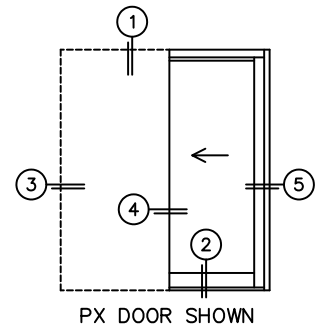

CALCULATED VALUES (FLEETWOOD SUPPLIED)

C(POCKET WIDTH)

D(NET FRAME WIDTH)

NOTES:

(USE RULER TO SCALE DIMENSIONS IN INCHES)

SCALE: 1/4

*NOTES:

- 1) WHEN CONSTRUCTING POCKET NOTE THAT DAYLIGHT WIDTH DOES NOT INCLUDE 1" SET BACK FOR POST INTERLOCKER.
- 2) TO ALLOW FUTURE REMOVAL OF PANEL THE INSTALLER MUST BUILD A FALSE WALL.