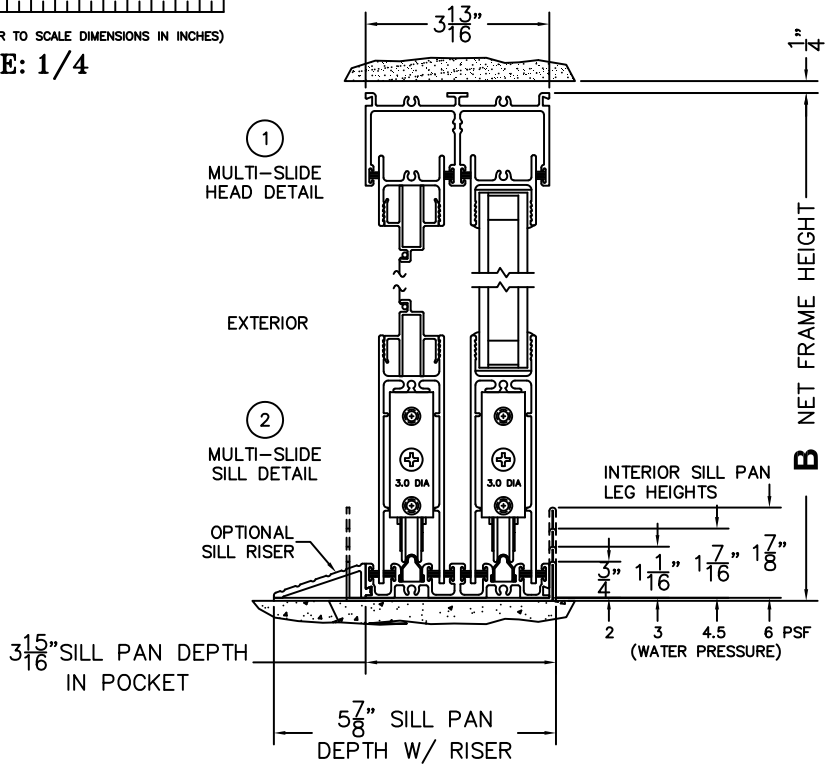

CALCULATED VALUES (FLEETWOOD SUPPLIED)

C(POCKET WIDTH)

D(NET FRAME WIDTH)

NOTES:

(USE RULER TO SCALE DIMENSIONS IN INCHES)

SCALE: 1/4

*NOTES:

- 1) WHEN CONSTRUCTING POCKET NOTE THAT DAYLIGHT WIDTH DOES NOT INCLUDE 1" SET BACK FOR POST INTERLOCKER.
- 2) TO ALLOW FUTURE REMOVAL OF PANEL THE INSTALLER MUST BUILD A FALSE WALL.