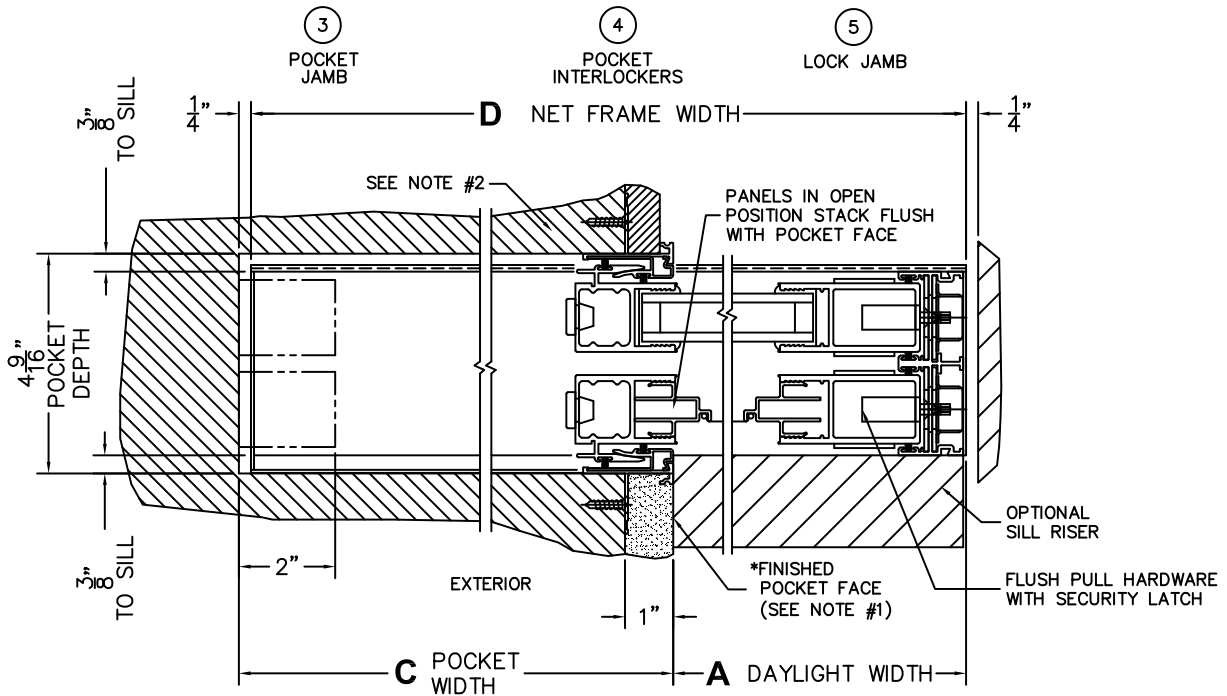

CALCULATED VALUES (FLEETWOOD SUPPLIED)

C(POCKET WIDTH)

D(NET FRAME WIDTH)

NOTES:

(USE RULER TO SCALE DIMENSIONS IN INCHES)

SCALE: 1/4

*NOTES:

- 1) WHEN CONSTRUCTING POCKET NOTE THAT DAYLIGHT WIDTH DOES NOT INCLUDE 1" SET BACK FOR POST INTERLOCKER.
- 2) TO ALLOW FUTURE REMOVAL OF PANEL THE INSTALLER MUST BUILD A FALSE WALL.