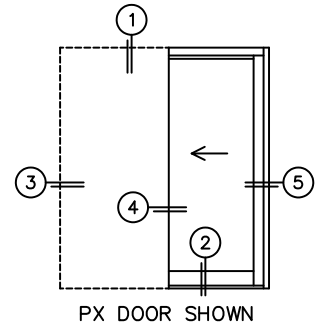

FLEETWOOD
WINDOWS & DOORS
FleetwoodUSA.com

NORWOOD 3070EX M/S
PX CUSTOM CONFIGURATION
WITH SCREENS

ORDER NO.:

ITEM NO.:

REQUIRED DEALER INFO.

A(DAYLIGHT WIDTH)

B(NET FRAME HEIGHT)

SILL PAN HEIGHT (INTERIOR LEG)
(3/4", 1-1/16", 1-7/16" OR 1-7/8")

CALCULATED VALUES (FLEETWOOD SUPPLIED)

C(POCKET WIDTH)

N/A

D(NET FRAME WIDTH)

NOTES:

(USE RULER TO SCALE DIMENSIONS IN INCHES)

SCALE: 1/4