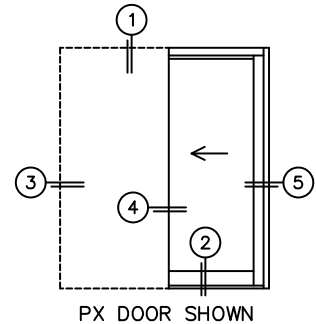

FLEETWOOD
WINDOWS & DOORS
FleetwoodUSA.com

NORWOOD 3070EX M/S
PX CUSTOM CONFIGURATION
WITH SCREENS

ORDER NO.:

ITEM NO.:

REQUIRED DEALER INFO.

A(DAYLIGHT WIDTH)

B(NET FRAME HEIGHT)

SILL PAN HEIGHT(INTERIOR LEG)
(3/4", 1-1/16", 1-7/16" OR 1-7/8")

CALCULATED VALUES (FLEETWOOD SUPPLIED)

C(POCKET WIDTH)

N/A

D(NET FRAME WIDTH)

NOTES:

(USE RULER TO SCALE DIMENSIONS IN INCHES)

SCALE: 1/4"