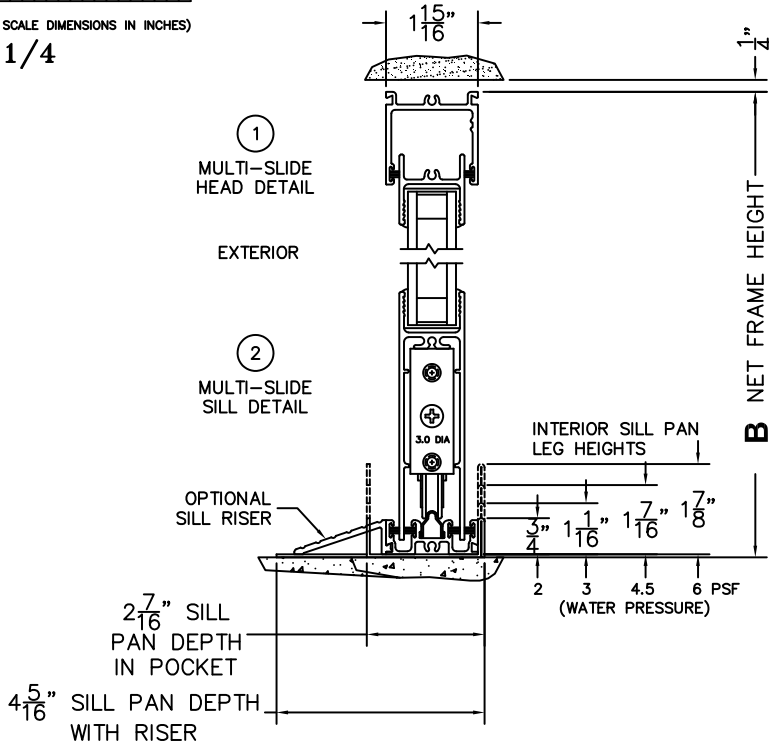

CALCULATED VALUES (FLEETWOOD SUPPLIED)

C(POCKET WIDTH)

D(NET FRAME WIDTH)

NOTES:

(USE RULER TO SCALE DIMENSIONS IN INCHES)

SCALE: 1/4

PX DOOR SHOWN