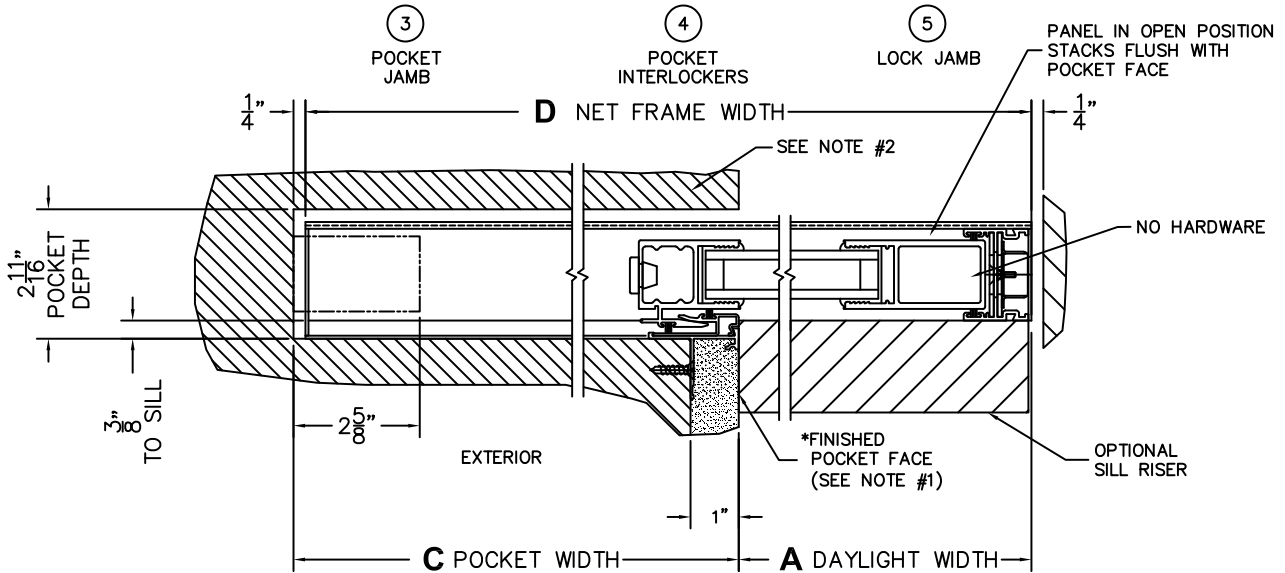

CALCULATED VALUES (FLEETWOOD SUPPLIED)

C(POCKET WIDTH)

D(NET FRAME WIDTH)

NOTES:

(USE RULER TO SCALE DIMENSIONS IN INCHES)

SCALE: 1/4

*NOTES:

- 1) WHEN CONSTRUCTING POCKET NOTE THAT DAYLIGHT WIDTH DOES NOT INCLUDE 1" SET BACK FOR POST INTERLOCKER.
- 2) TO ALLOW FUTURE REMOVAL OF PANEL THE INSTALLER MUST BUILD A FALSE WALL.