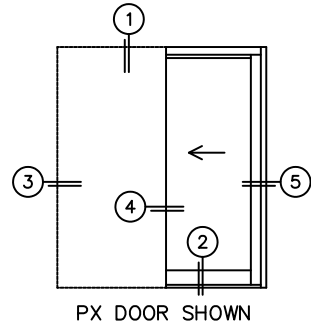

CALCULATED VALUES (FLEETWOOD SUPPLIED)

C(POCKET WIDTH)

D(NET FRAME WIDTH)

NOTES:

(USE RULER TO SCALE DIMENSIONS IN INCHES)

SCALE: 1/4

*NOTES:

- 1) WHEN CONSTRUCTING POCKET NOTE THAT DAYLIGHT WIDTH DOES NOT INCLUDE 1" SET BACK FOR POST INTERLOCKER.
- 2) TO ALLOW FUTURE REMOVAL OF PANEL THE INSTALLER MUST BUILD A FALSE WALL.