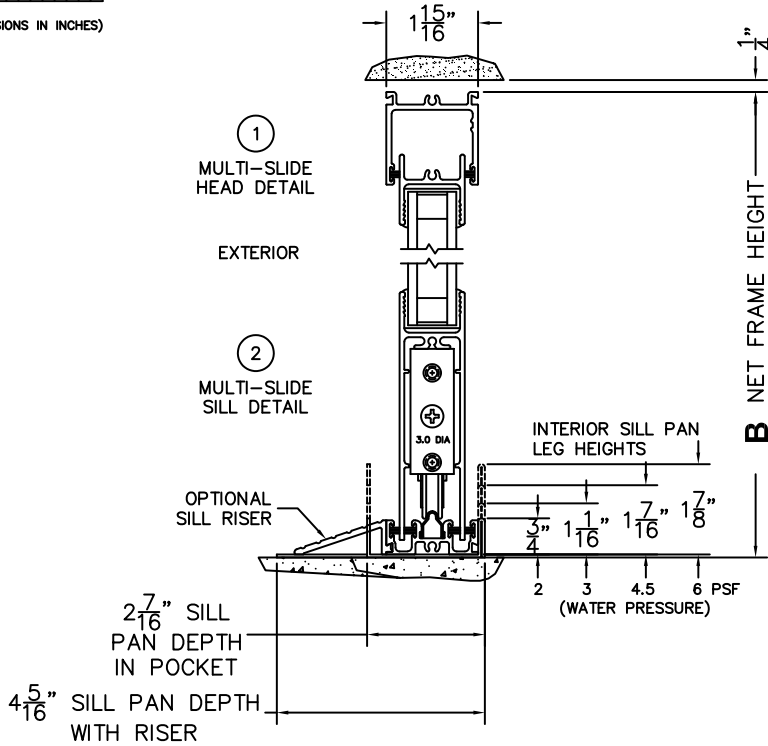

CALCULATED VALUES (FLEETWOOD SUPPLIED)

C(POCKET WIDTH)

D(NET FRAME WIDTH)

NOTES:

(USE RULER TO SCALE DIMENSIONS IN INCHES)

SCALE: 1/4

*NOTES:

- 1) WHEN CONSTRUCTING POCKET NOTE THAT DAYLIGHT WIDTH DOES NOT INCLUDE 1" SET BACK FOR POST INTERLOCKER.
- 2) TO ALLOW FUTURE REMOVAL OF PANEL THE INSTALLER MUST BUILD A FALSE WALL.