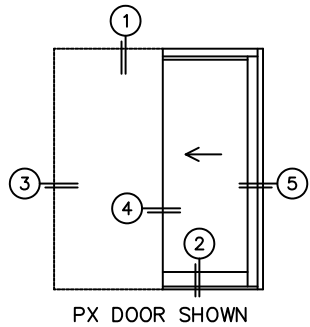

FLEETWOOD
WINDOWS & DOORS
FleetwoodUSA.com

NORWOOD 3070EX M/S
PX CUSTOM CONFIGURATION
NO SCREENS

ORDER NO.:

ITEM NO.:

REQUIRED DEALER INFO.

A(DAYLIGHT WIDTH)

B(NET FRAME HEIGHT)

SILL PAN HEIGHT (INTERIOR LEG)
(3/4", 1-1/16", 1-7/16" OR 1-7/8")

CALCULATED VALUES (FLEETWOOD SUPPLIED)

C(POCKET WIDTH)

D(NET FRAME WIDTH)

NOTES:

(USE RULER TO SCALE DIMENSIONS IN INCHES)

SCALE: 1/4