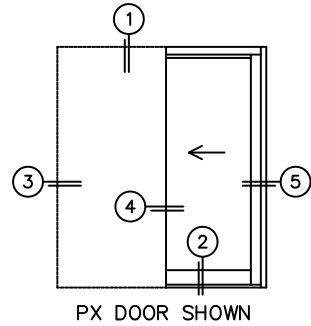

CALCULATED VALUES (FLEETWOOD SUPPLIED)

C(POCKET WIDTH)

D(NET FRAME WIDTH)

NOTES:

(USE RULER TO SCALE DIMENSIONS IN INCHES)

SCALE: 1/4

*CAUTION: WHEN CONSTRUCTING POCKET NOTE THAT DAYLIGHT WIDTH DOES NOT INCLUDE 1" SET BACK FOR POST INTERLOCKER.