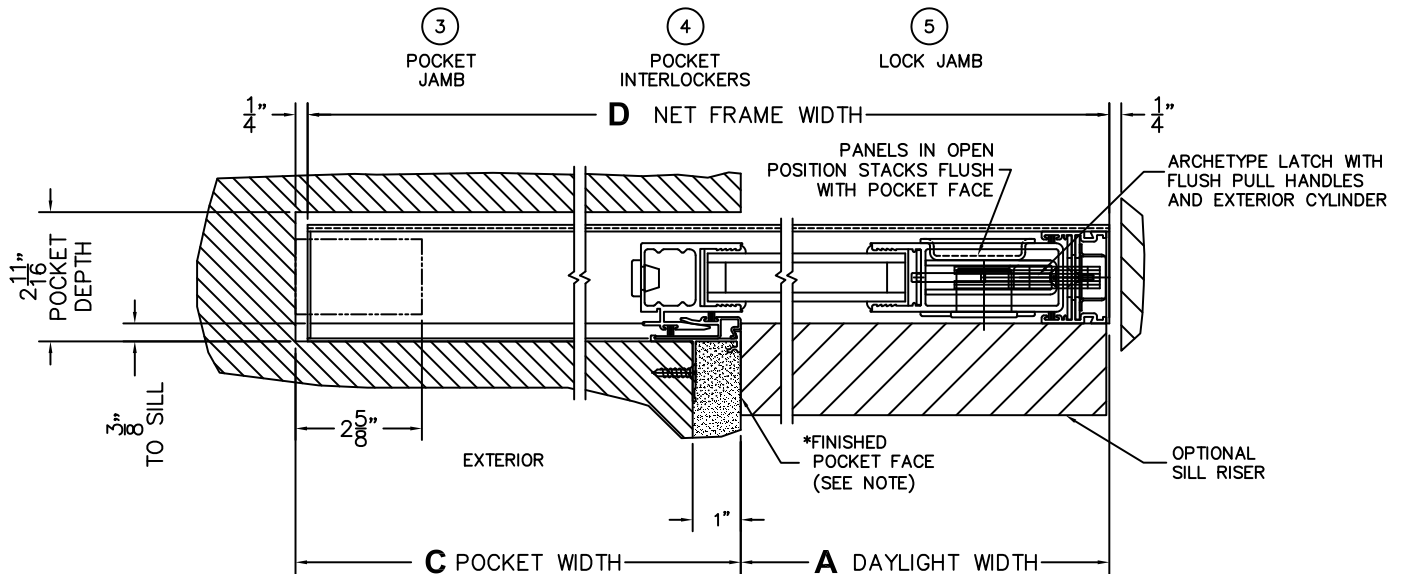

CALCULATED VALUES (FLEETWOOD SUPPLIED)

C(POCKET WIDTH)

D(NET FRAME WIDTH)

NOTES:

(USE RULER TO SCALE DIMENSIONS IN INCHES)

SCALE: 1/4

*CAUTION: WHEN CONSTRUCTING POCKET NOTE THAT DAYLIGHT WIDTH DOES NOT INCLUDE 1" SET BACK FOR POST INTERLOCKER.