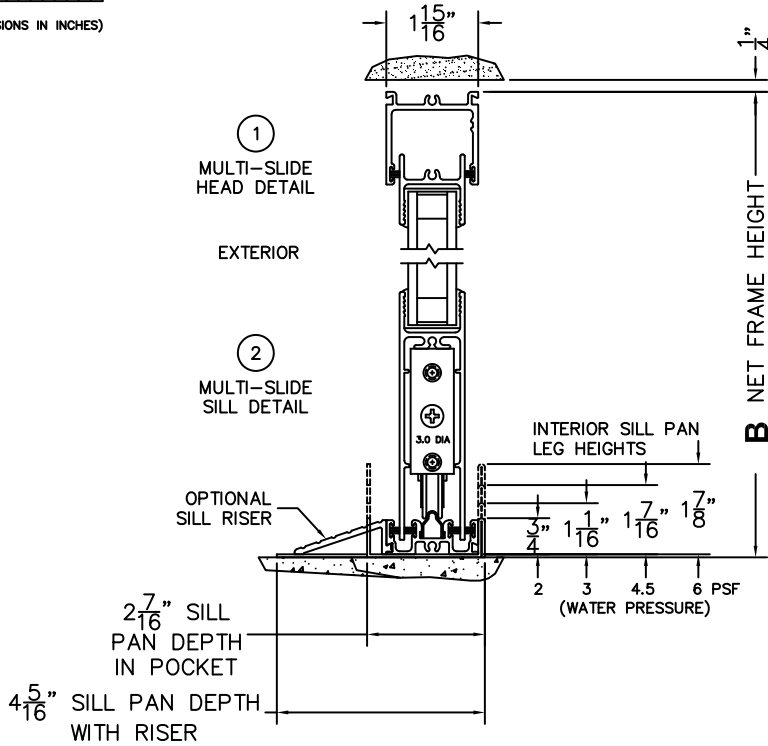

CALCULATED VALUES (FLEETWOOD SUPPLIED)

C(POCKET WIDTH)

D(NET FRAME WIDTH)

NOTES:

(USE RULER TO SCALE DIMENSIONS IN INCHES)

SCALE: 1/4

*CAUTION: WHEN CONSTRUCTING POCKET NOTE THAT DAYLIGHT WIDTH DOES NOT INCLUDE 1" SET BACK FOR POST INTERLOCKER.