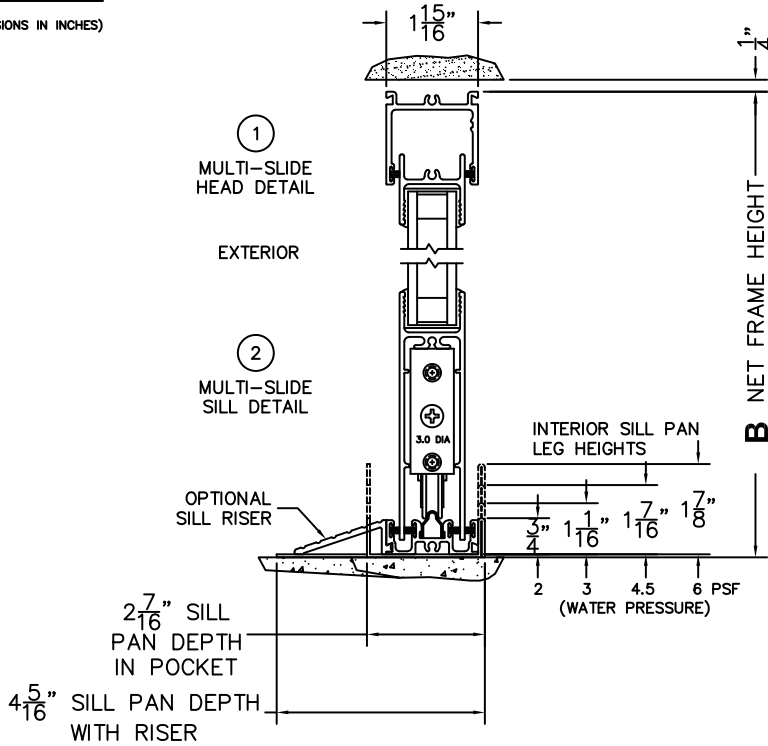

CALCULATED VALUES (FLEETWOOD SUPPLIED)

C(POCKET WIDTH)

D(NET FRAME WIDTH)

NOTES:

(USE RULER TO SCALE DIMENSIONS IN INCHES)

SCALE: 1/4

*CAUTION: WHEN CONSTRUCTING POCKET NOTE THAT DAYLIGHT WIDTH DOES NOT INCLUDE 1" SET BACK FOR POST INTERLOCKER.