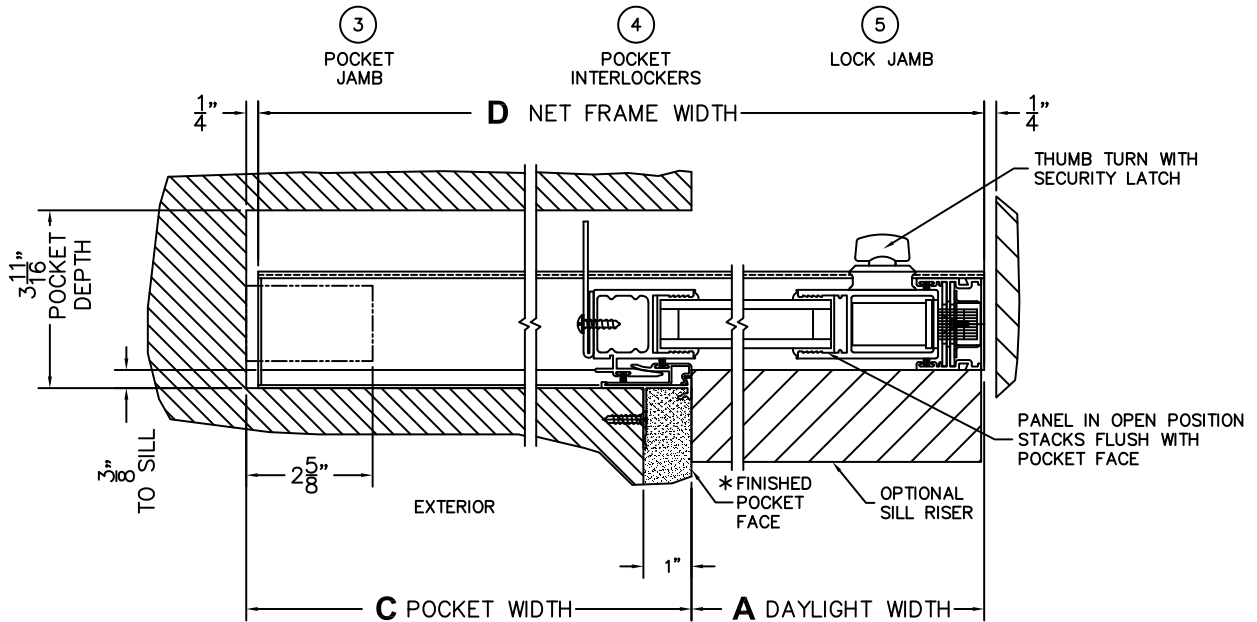

CALCULATED VALUES (FLEETWOOD SUPPLIED)

C(POCKET WIDTH)

D(NET FRAME WIDTH)

NOTES:

(USE RULER TO SCALE DIMENSIONS IN INCHES)

SCALE: 1/4

*CAUTION: WHEN CONSTRUCTING POCKET NOTE THAT DAYLIGHT WIDTH DOES NOT INCLUDE 1" SET BACK FOR POST INTERLOCKER.