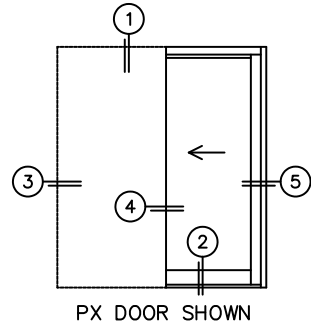

CALCULATED VALUES (FLEETWOOD SUPPLIED)

C(POCKET WIDTH)

D(NET FRAME WIDTH)

NOTES:

(USE RULER TO SCALE DIMENSIONS IN INCHES)

SCALE: 1/4

*CAUTION: WHEN CONSTRUCTING POCKET NOTE THAT DAYLIGHT WIDTH DOES NOT INCLUDE 1" SET BACK FOR POST INTERLOCKER.