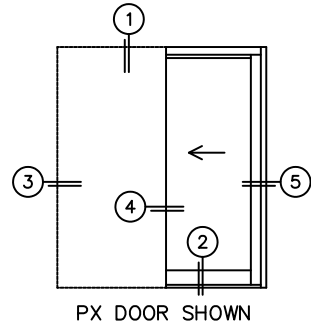

CALCULATED VALUES (FLEETWOOD SUPPLIED)

C(POCKET WIDTH)

D(NET FRAME WIDTH)

NOTES:

(USE RULER TO SCALE DIMENSIONS IN INCHES)

SCALE: 1/4

*CAUTION: WHEN CONSTRUCTING POCKET NOTE THAT DAYLIGHT WIDTH DOES NOT INCLUDE 1" SET BACK FOR POST INTERLOCKER.