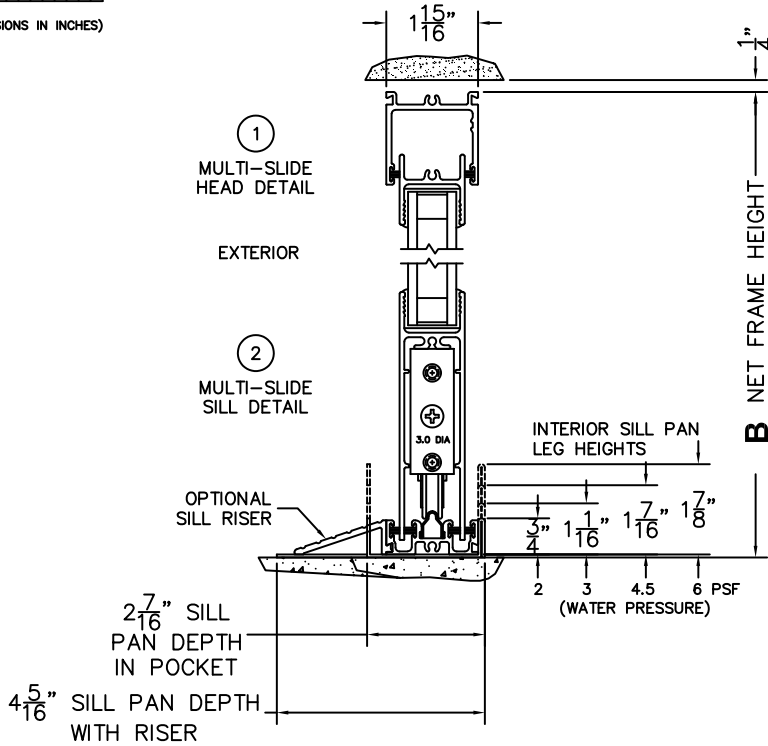

CALCULATED VALUES (FLEETWOOD SUPPLIED)

C(POCKET WIDTH)

D(NET FRAME WIDTH)

NOTES:

(USE RULER TO SCALE DIMENSIONS IN INCHES)

SCALE: 1/4

*CAUTION: WHEN CONSTRUCTING POCKET NOTE THAT DAYLIGHT WIDTH DOES NOT INCLUDE 1" SET BACK FOR POST INTERLOCKER.