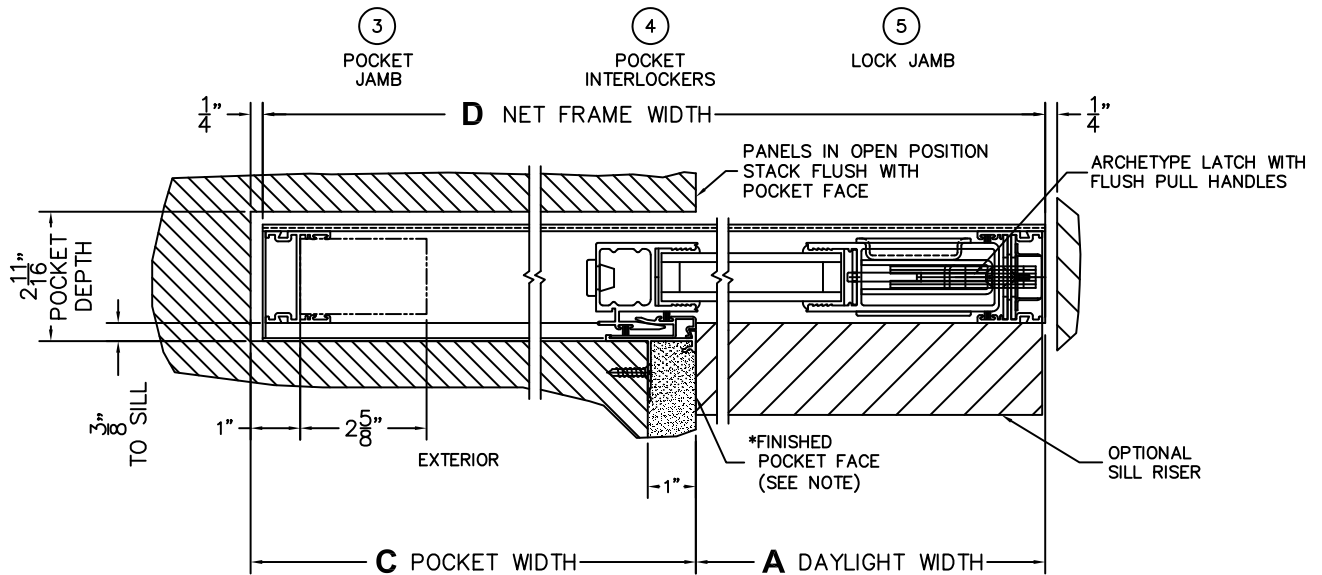

CALCULATED VALUES (FLEETWOOD SUPPLIED)

C(POCKET WIDTH)

D(NET FRAME WIDTH)

NOTES:

(USE RULER TO SCALE DIMENSIONS IN INCHES)

SCALE: 1/4

*CAUTION: WHEN CONSTRUCTING POCKET NOTE THAT DAYLIGHT WIDTH DOES NOT INCLUDE 1" SET BACK FOR POST INTERLOCKER.