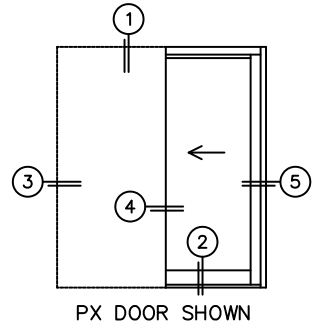

FLEETWOOD
WINDOWS & DOORS
FleetwoodUSA.com

NORWOOD 3070EX M/S
PX CUSTOM CONFIGURATION
NO SCREENS

ORDER NO.:

ITEM NO.:

REQUIRED DEALER INFO.

A(DAYLIGHT WIDTH)

B(NET FRAME HEIGHT)

SILL PAN HEIGHT (INTERIOR LEG)
(3/4", 1-1/16", 1-7/16" OR 1-7/8")

CALCULATED VALUES (FLEETWOOD SUPPLIED)

C(POCKET WIDTH)

D(NET FRAME WIDTH)

NOTES:

(USE RULER TO SCALE DIMENSIONS IN INCHES)

SCALE: 1/4