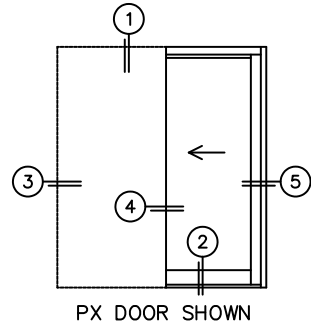

CALCULATED VALUES (FLEETWOOD SUPPLIED)

C(POCKET WIDTH)

D(NET FRAME WIDTH)

NOTES:

(USE RULER TO SCALE DIMENSIONS IN INCHES)

SCALE: 1/4

NOTES: WHEN CONSTRUCTING POCKET NOTE THAT DAYLIGHT WIDTH DOES NOT INCLUDE 1" SET BACK FOR POST INTERLOCKER.