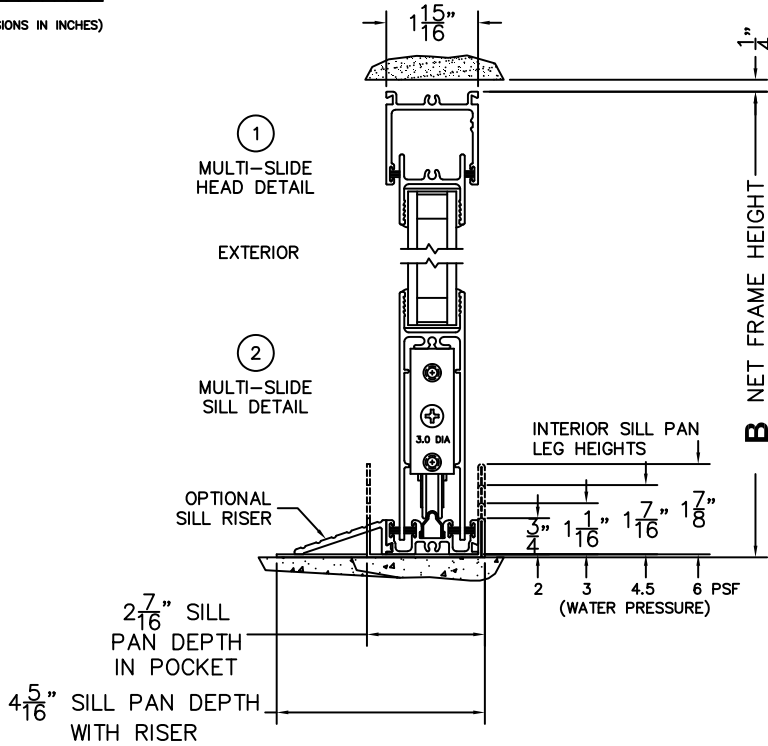

CALCULATED VALUES (FLEETWOOD SUPPLIED)

C(POCKET WIDTH)

D(NET FRAME WIDTH)

NOTES:

(USE RULER TO SCALE DIMENSIONS IN INCHES)

SCALE: 1/4

NOTES: WHEN CONSTRUCTING POCKET NOTE THAT DAYLIGHT WIDTH DOES NOT INCLUDE 1" SET BACK FOR POST INTERLOCKER.