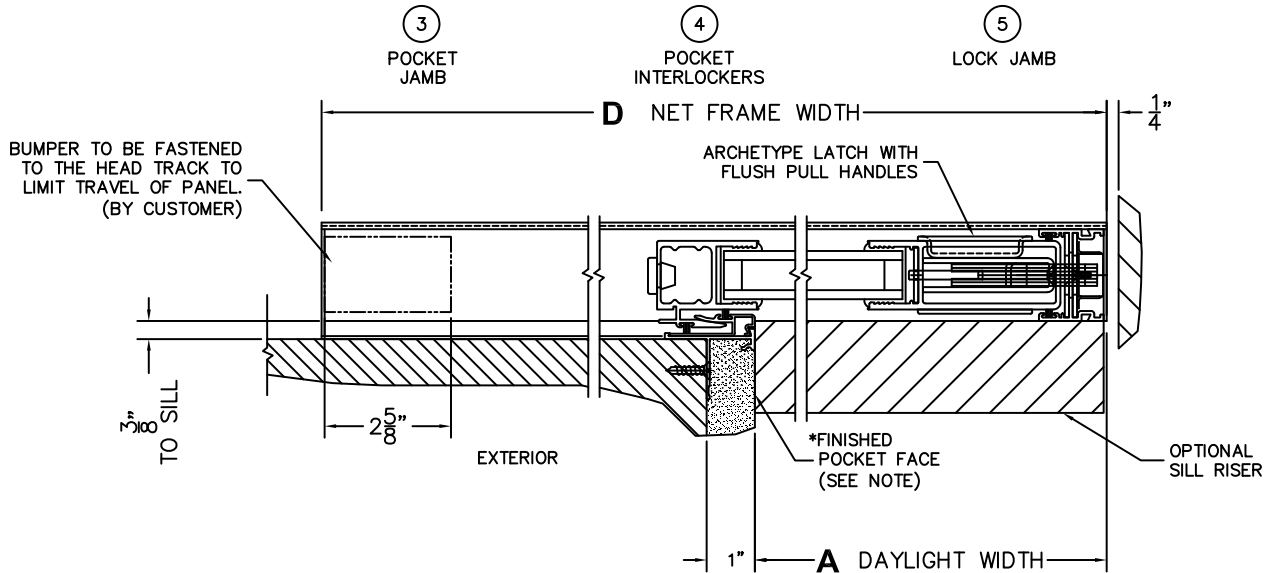

CALCULATED VALUES (FLEETWOOD SUPPLIED)

C(POCKET WIDTH)

D(NET FRAME WIDTH)

NOTES:

(USE RULER TO SCALE DIMENSIONS IN INCHES)

SCALE: 1/4

NOTES: WHEN CONSTRUCTING POCKET NOTE THAT DAYLIGHT WIDTH DOES NOT INCLUDE 1" SET BACK FOR POST INTERLOCKER.