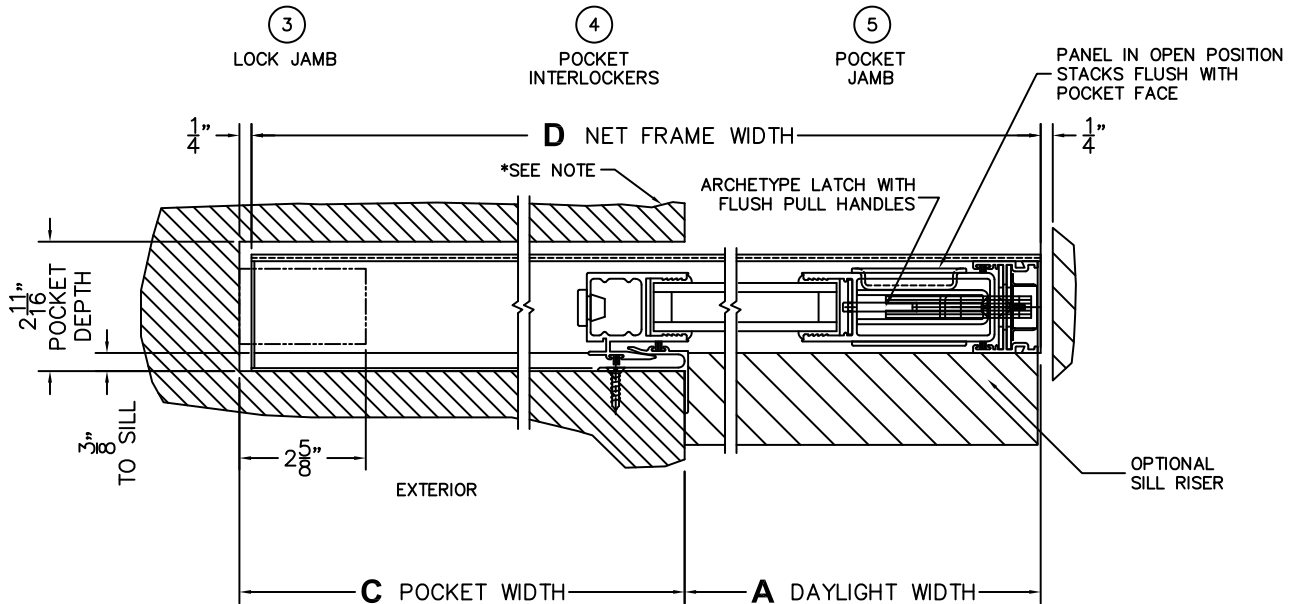

CALCULATED VALUES (FLEETWOOD SUPPLIED)

C(POCKET WIDTH)

D(NET FRAME WIDTH)

NOTES:

(USE RULER TO SCALE DIMENSIONS IN INCHES)

SCALE: 1/4

*NOTE: TO ALLOW FUTURE REMOVAL OF PANEL THE INSTALLER MUST BUILD A FALSE WALL.