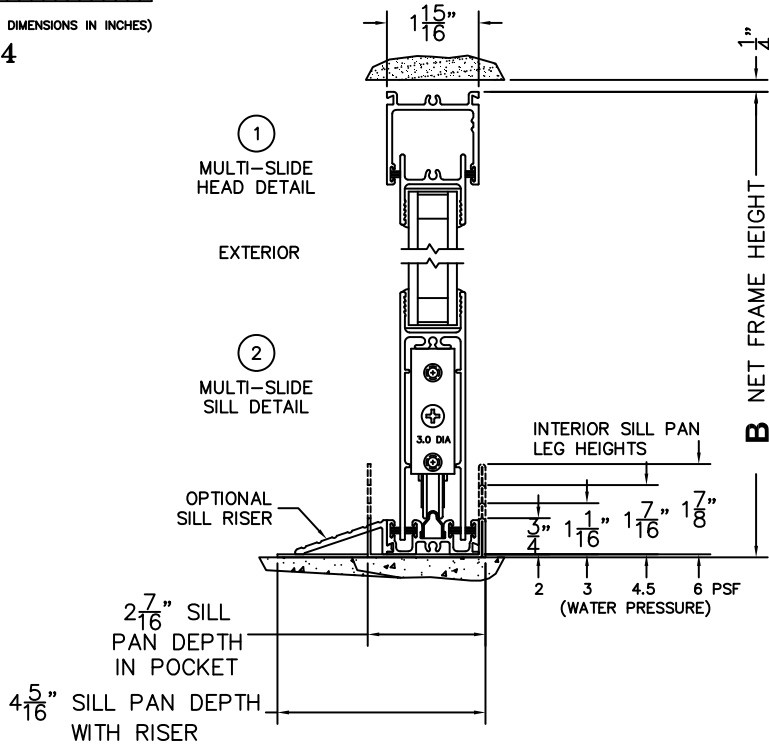

CALCULATED VALUES (FLEETWOOD SUPPLIED)

C(POCKET WIDTH)

D(NET FRAME WIDTH)

NOTES:

(USE RULER TO SCALE DIMENSIONS IN INCHES)

SCALE: 1/4

*NOTE: TO ALLOW FUTURE REMOVAL OF PANEL THE INSTALLER MUST BUILD A FALSE WALL.