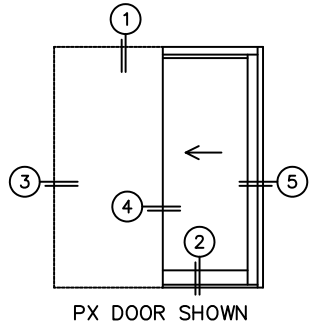

FLEETWOOD
WINDOWS & DOORS
FleetwoodUSA.com

NORWOOD 3070EX M/S
PX CUSTOM CONFIGURATION
NO SCREENS

ORDER NO.:

ITEM NO.:

REQUIRED DEALER INFO.

A(DAYLIGHT WIDTH)

B(NET FRAME HEIGHT)

SILL PAN HEIGHT (INTERIOR LEG)
(3/4", 1-1/16", 1-7/16" OR 1-7/8")

CALCULATED VALUES (FLEETWOOD SUPPLIED)

C(POCKET WIDTH)

D(NET FRAME WIDTH)

NOTES:

(USE RULER TO SCALE DIMENSIONS IN INCHES)

SCALE: 1/4

*NOTE: TO ALLOW FUTURE REMOVAL OF PANEL THE INSTALLER MUST BUILD A FALSE WALL.