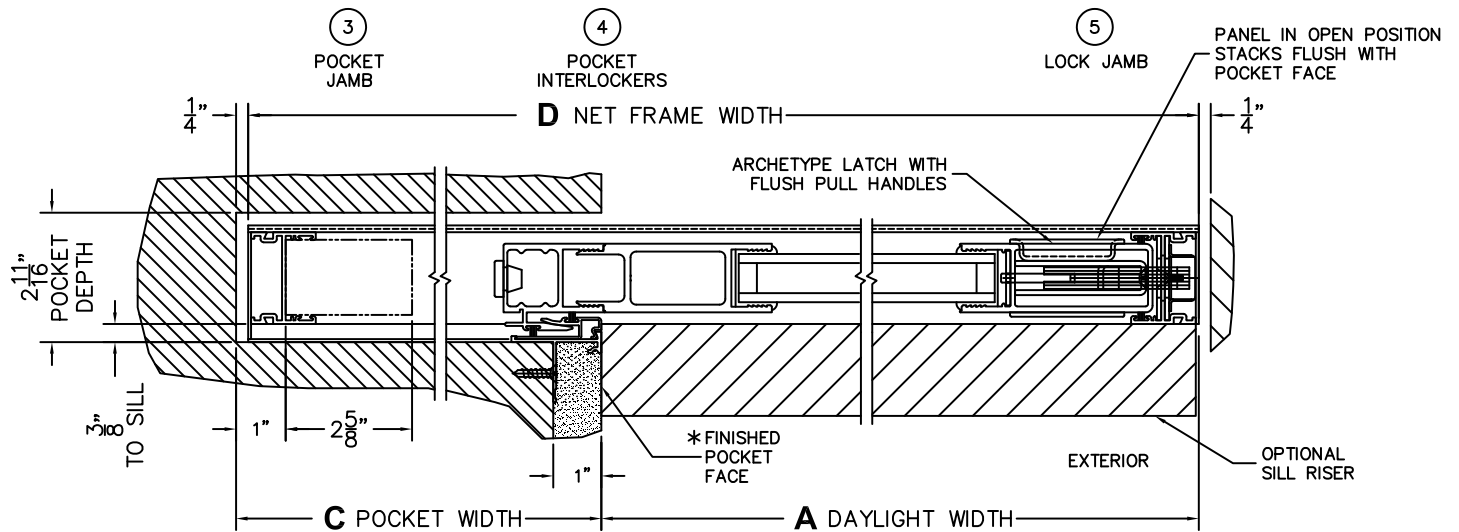

CALCULATED VALUES (FLEETWOOD SUPPLIED)

C(POCKET WIDTH)

D(NET FRAME WIDTH)

NOTES:

(USE RULER TO SCALE DIMENSIONS IN INCHES)

SCALE: 1/4

*CAUTION: WHEN CONTRACTING POCKET NOTE THAT DAYLIGHT WIDTH DOES NOT INCLUDE 1" SET BACK FOR POST INTERLOCKER.