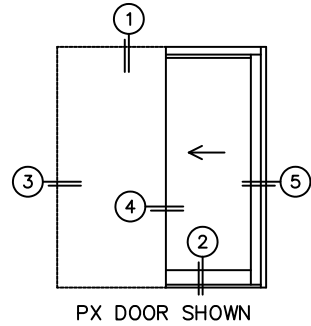

CALCULATED VALUES (FLEETWOOD SUPPLIED)

C(POCKET WIDTH)

D(NET FRAME WIDTH)

NOTES:

(USE RULER TO SCALE DIMENSIONS IN INCHES)

SCALE: 1/4

*CAUTION: WHEN CONTRACTING POCKET NOTE THAT DAYLIGHT WIDTH DOES NOT INCLUDE 1" SET BACK FOR POST INTERLOCKER.