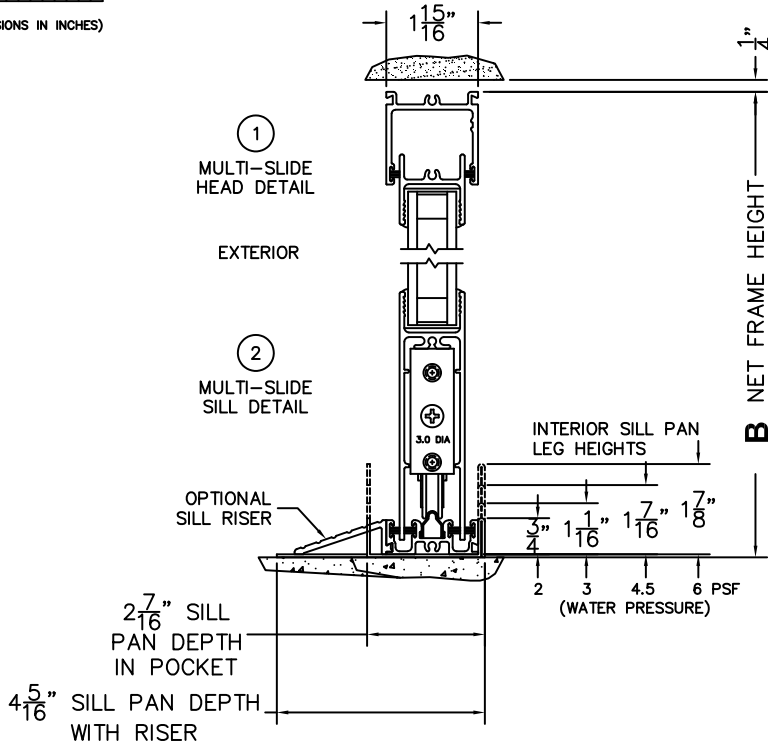

CALCULATED VALUES (FLEETWOOD SUPPLIED)

C(POCKET WIDTH)

D(NET FRAME WIDTH)

NOTES:

(USE RULER TO SCALE DIMENSIONS IN INCHES)

SCALE: 1/4

*CAUTION: WHEN CONTRACTING POCKET NOTE THAT DAYLIGHT WIDTH DOES NOT INCLUDE 1" SET BACK FOR POST INTERLOCKER.