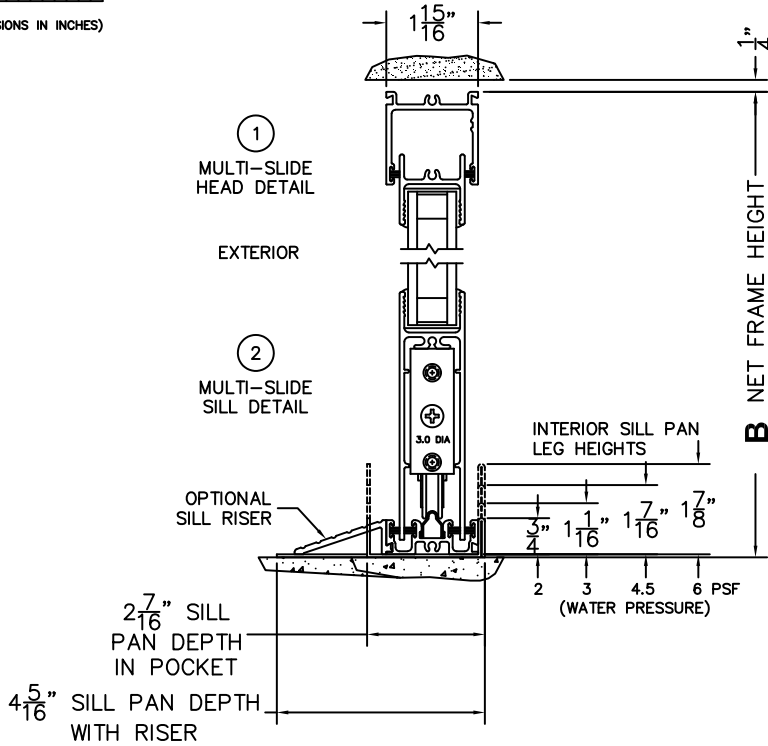

CALCULATED VALUES (FLEETWOOD SUPPLIED)

C(POCKET WIDTH)

D(NET FRAME WIDTH)

NOTES:

(USE RULER TO SCALE DIMENSIONS IN INCHES)

SCALE: 1/4

*CAUTION: WHEN CONSTRUCTING POCKET NOTE THAT DAYLIGHT WIDTH DOES NOT INCLUDE 1" SET BACK FOR POST INTERLOCKER.