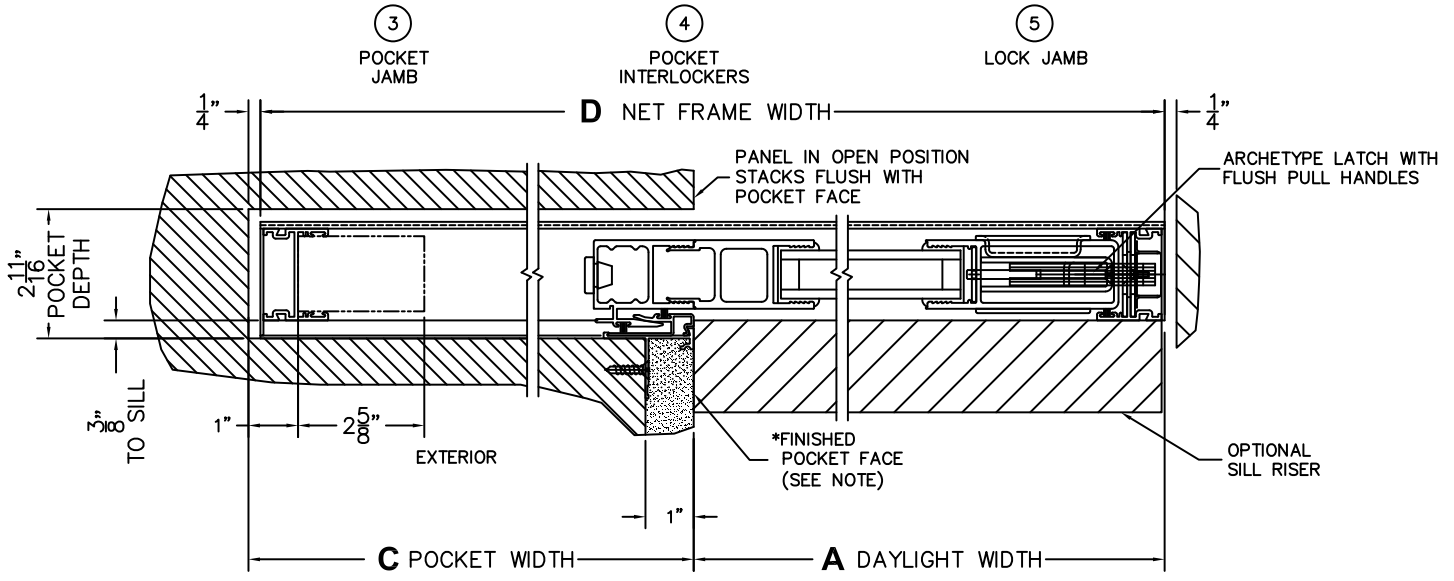

CALCULATED VALUES (FLEETWOOD SUPPLIED)

C(POCKET WIDTH)

D(NET FRAME WIDTH)

NOTES:

(USE RULER TO SCALE DIMENSIONS IN INCHES)

SCALE: 1/4

*CAUTION: WHEN CONSTRUCTING POCKET NOTE THAT DAYLIGHT WIDTH DOES NOT INCLUDE 1" SET BACK FOR POST INTERLOCKER.