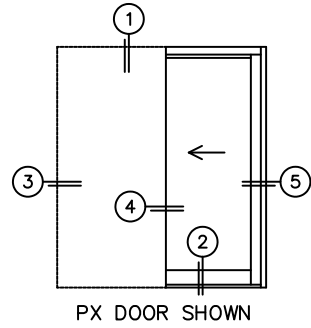

CALCULATED VALUES (FLEETWOOD SUPPLIED)

C(POCKET WIDTH)

D(NET FRAME WIDTH)

NOTES:

(USE RULER TO SCALE DIMENSIONS IN INCHES)

SCALE: 1/4

*CAUTION: WHEN CONSTRUCTING POCKET NOTE THAT DAYLIGHT WIDTH DOES NOT INCLUDE 1" SET BACK FOR POST INTERLOCKER.