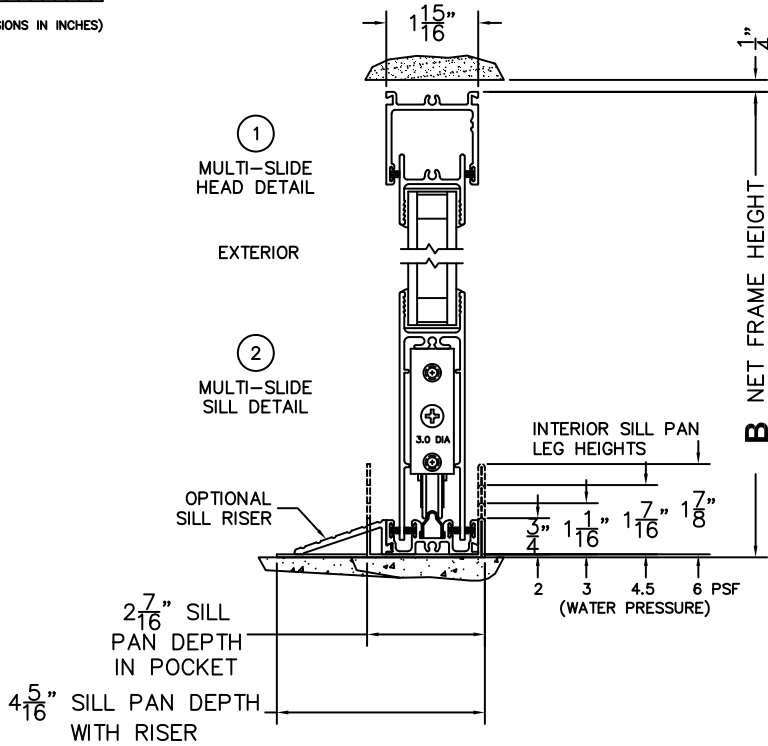

CALCULATED VALUES (FLEETWOOD SUPPLIED)

C(POCKET WIDTH)

D(NET FRAME WIDTH)

NOTES:

(USE RULER TO SCALE DIMENSIONS IN INCHES)

SCALE: 1/4

*CAUTION: WHEN CONSTRUCTING POCKET NOTE THAT DAYLIGHT WIDTH DOES NOT INCLUDE 1" SET BACK FOR POST INTERLOCKER.