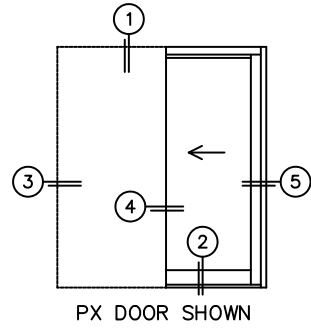

CALCULATED VALUES (FLEETWOOD SUPPLIED)

C(POCKET WIDTH)

D(NET FRAME WIDTH)

NOTES:

(USE RULER TO SCALE DIMENSIONS IN INCHES)

SCALE: 1/4

*CAUTION: WHEN CONSTRUCTING POCKET NOTE THAT DAYLIGHT WIDTH DOES NOT INCLUDE 1" SET BACK FOR POST INTERLOCKER.