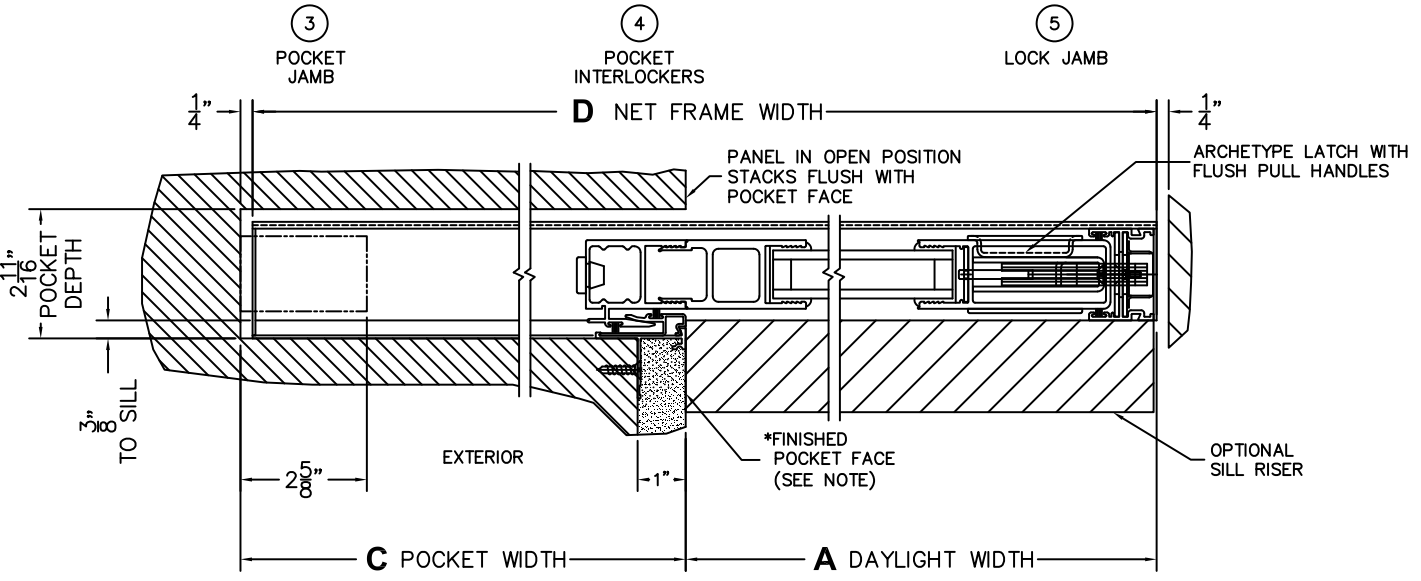

CALCULATED VALUES (FLEETWOOD SUPPLIED)

C(POCKET WIDTH)

D(NET FRAME WIDTH)

NOTES:

(USE RULER TO SCALE DIMENSIONS IN INCHES)

SCALE: 1/4

*CAUTION: WHEN CONSTRUCTING POCKET NOTE THAT DAYLIGHT WIDTH DOES NOT INCLUDE 1" SET BACK FOR POST INTERLOCKER.